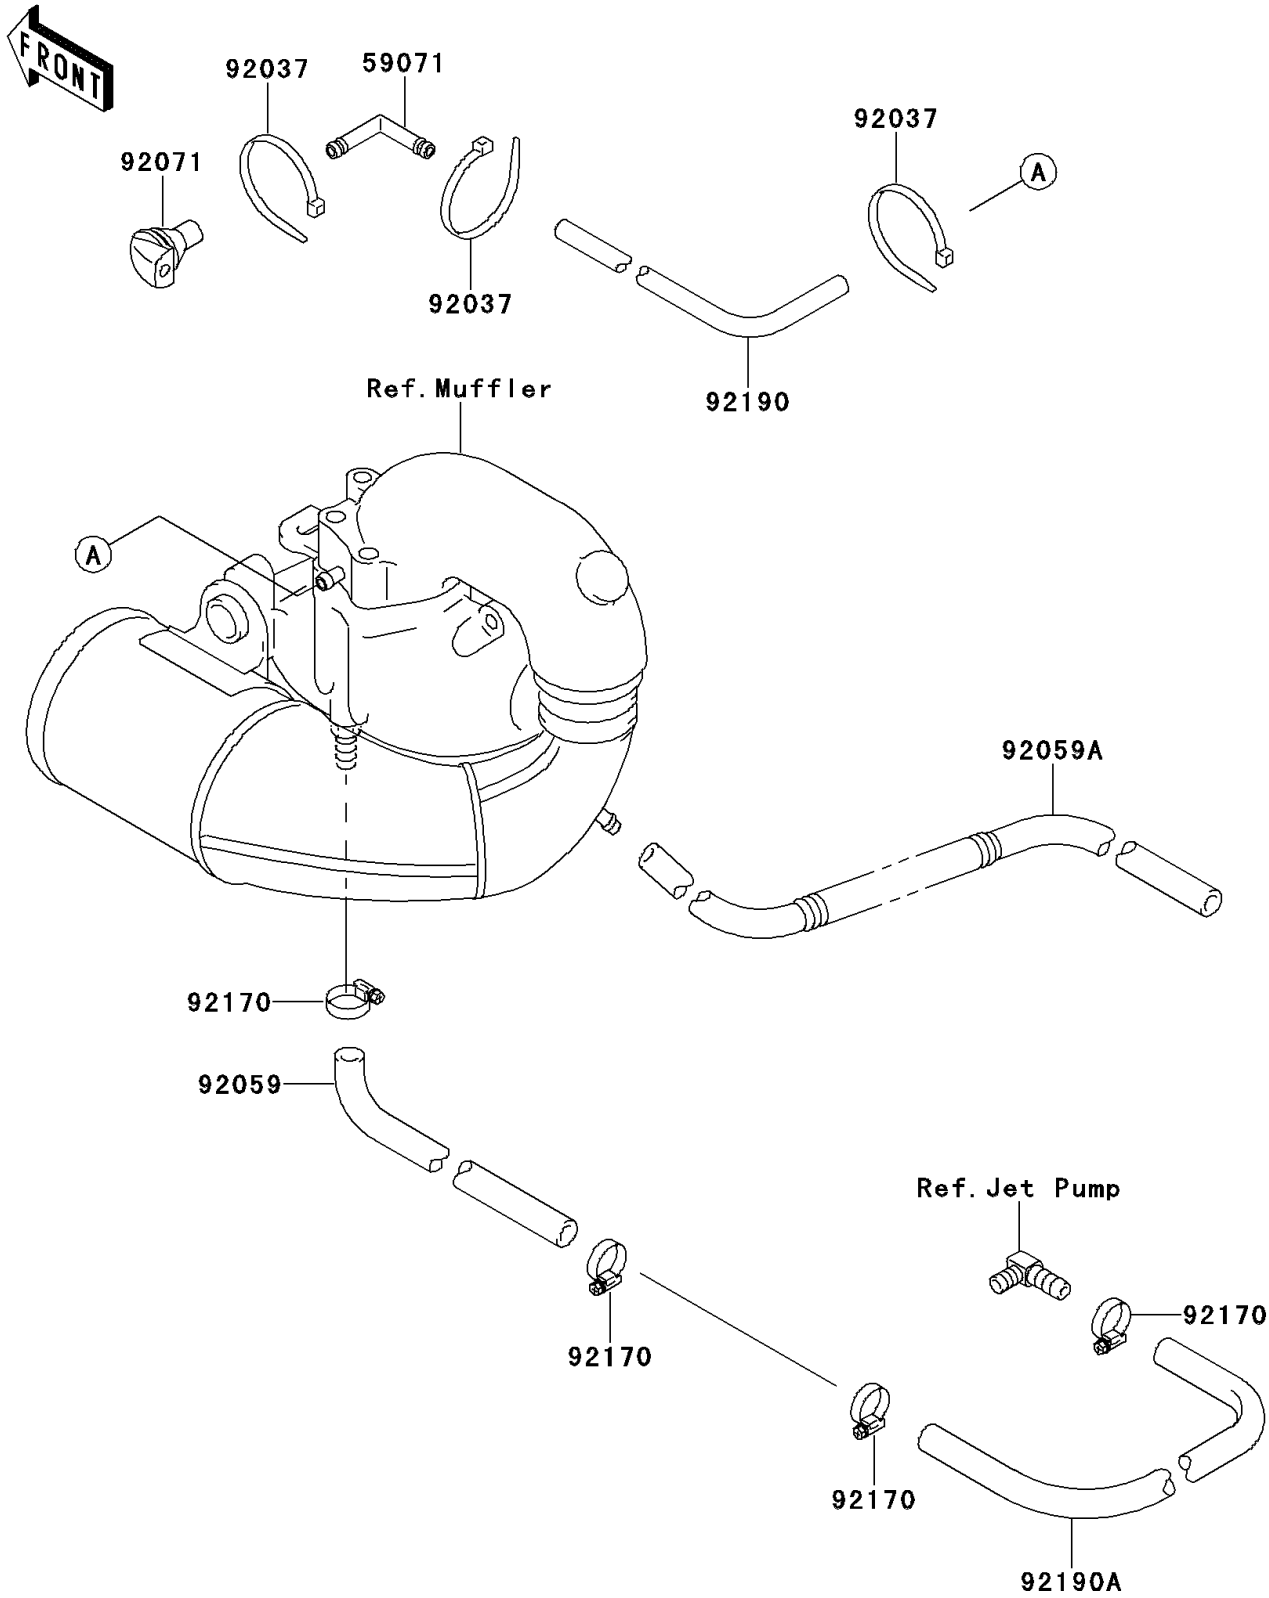

1992 X2

PARTS DIAGRAM

Cooling

E3035

1992 X2

PARTS LIST

Cooling

Kawasaki

Let the Good Times Roll®

ITEM NAME

PART NUMBER

QUANTITY
