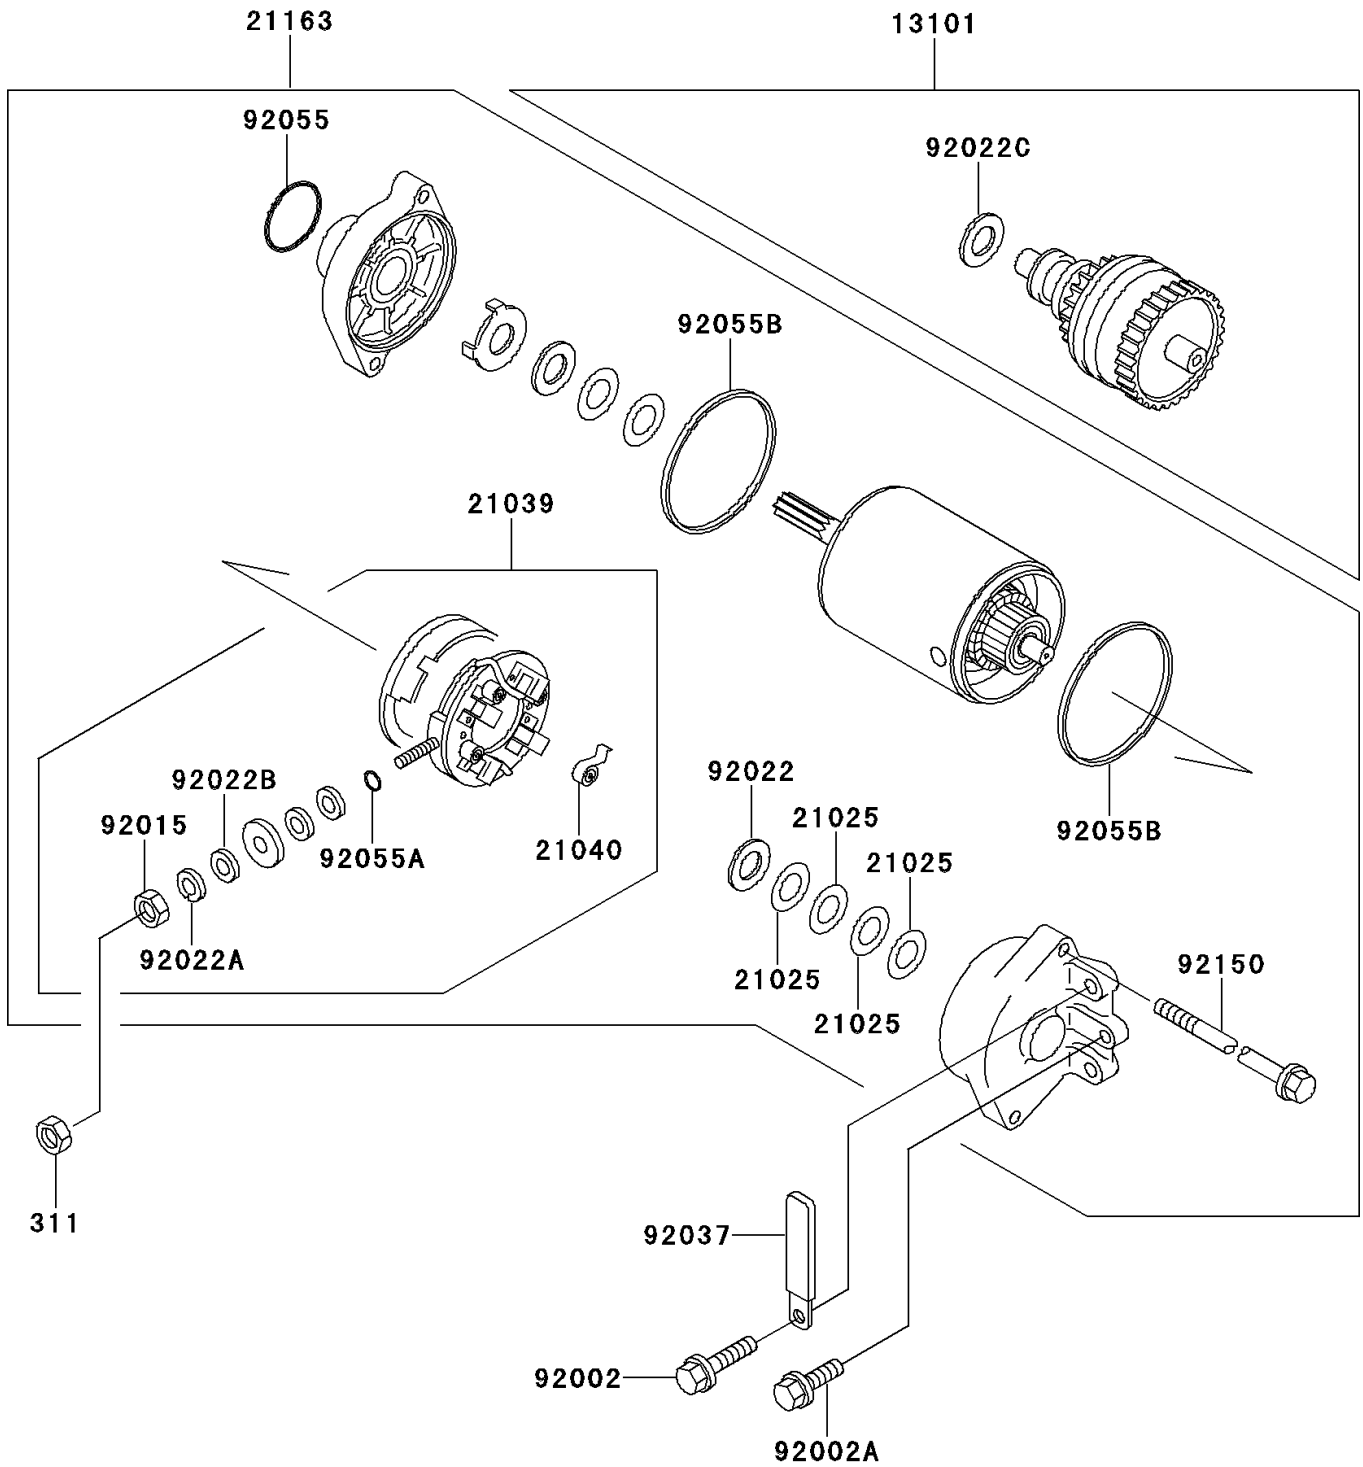

1994 X2

PARTS DIAGRAM

Starter Motor

E1840

1994 X2

PARTS LIST

Starter Motor

Kawasaki

Let the Good Times Roll®

ITEM NAME

PART NUMBER

QUANTITY
