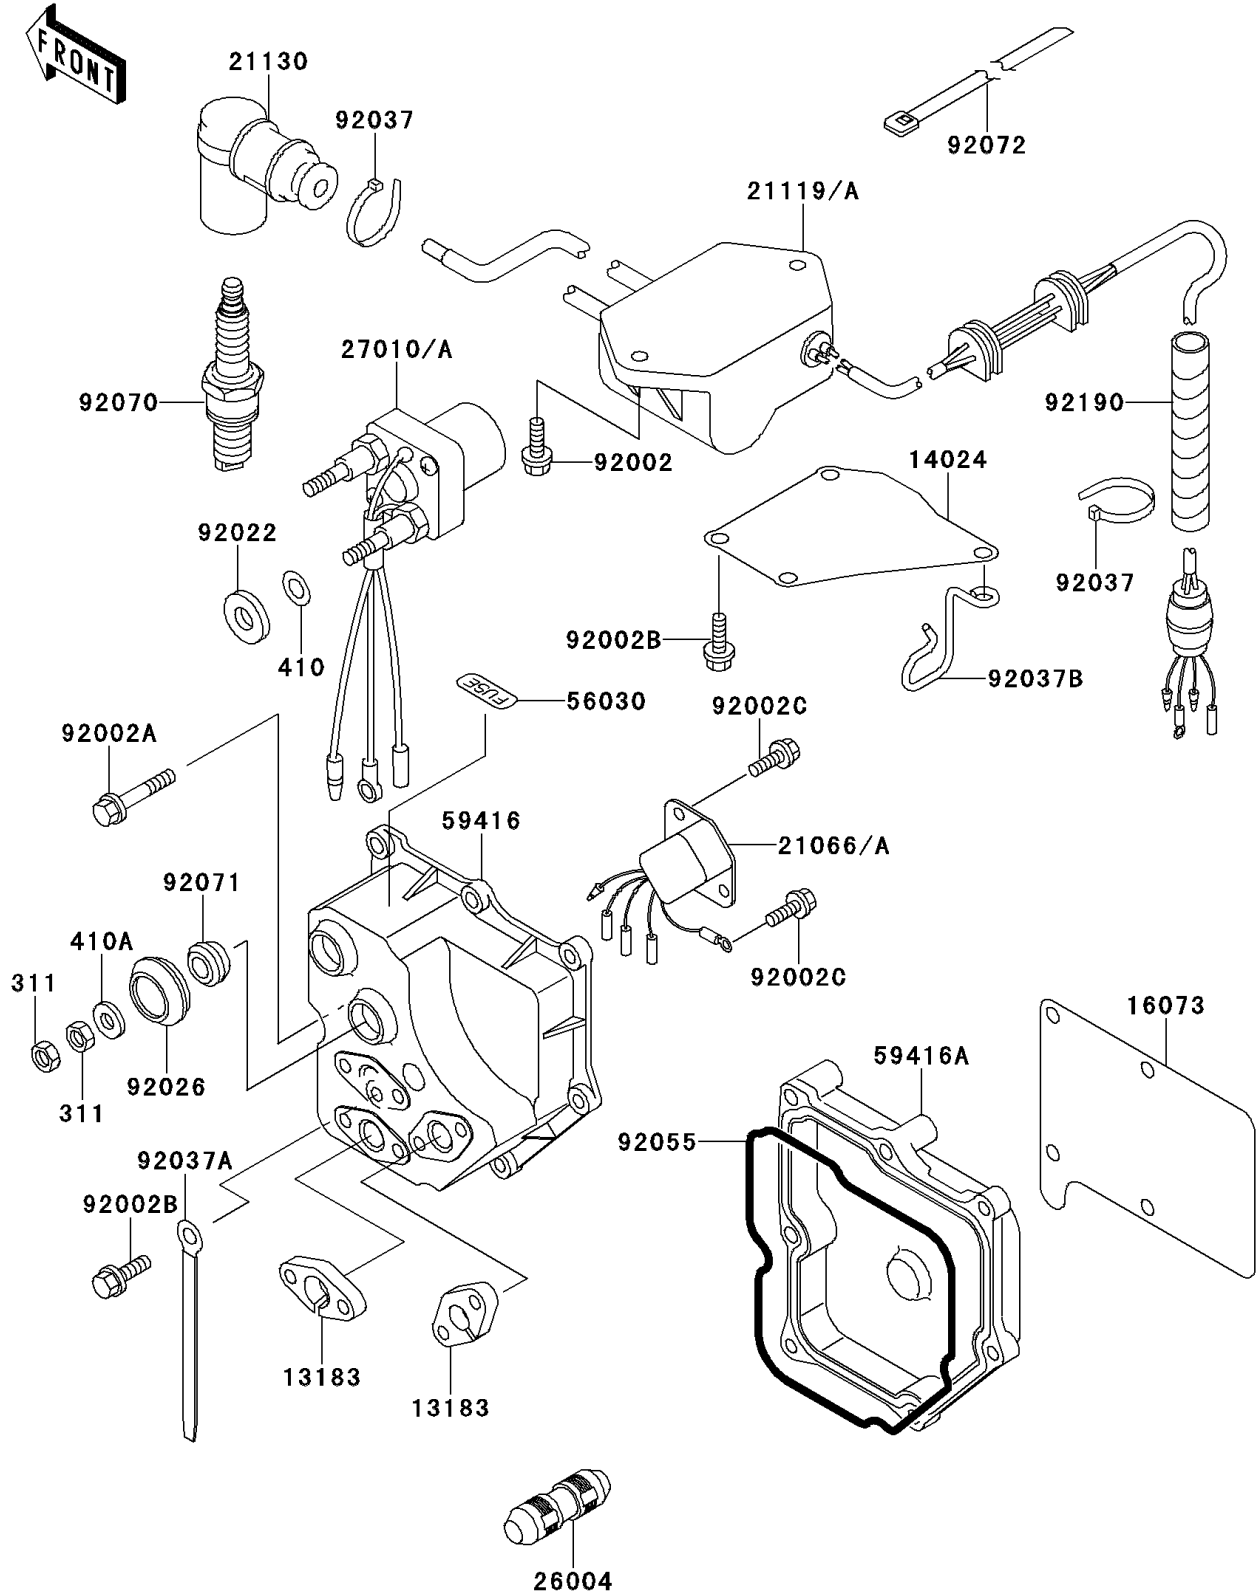

1994 X2

PARTS DIAGRAM

Ignition System

E1830

1994 X2

PARTS LIST

Ignition System

ITEM NAME	PART NUMBER	QUANTITY
-----------	-------------	----------
