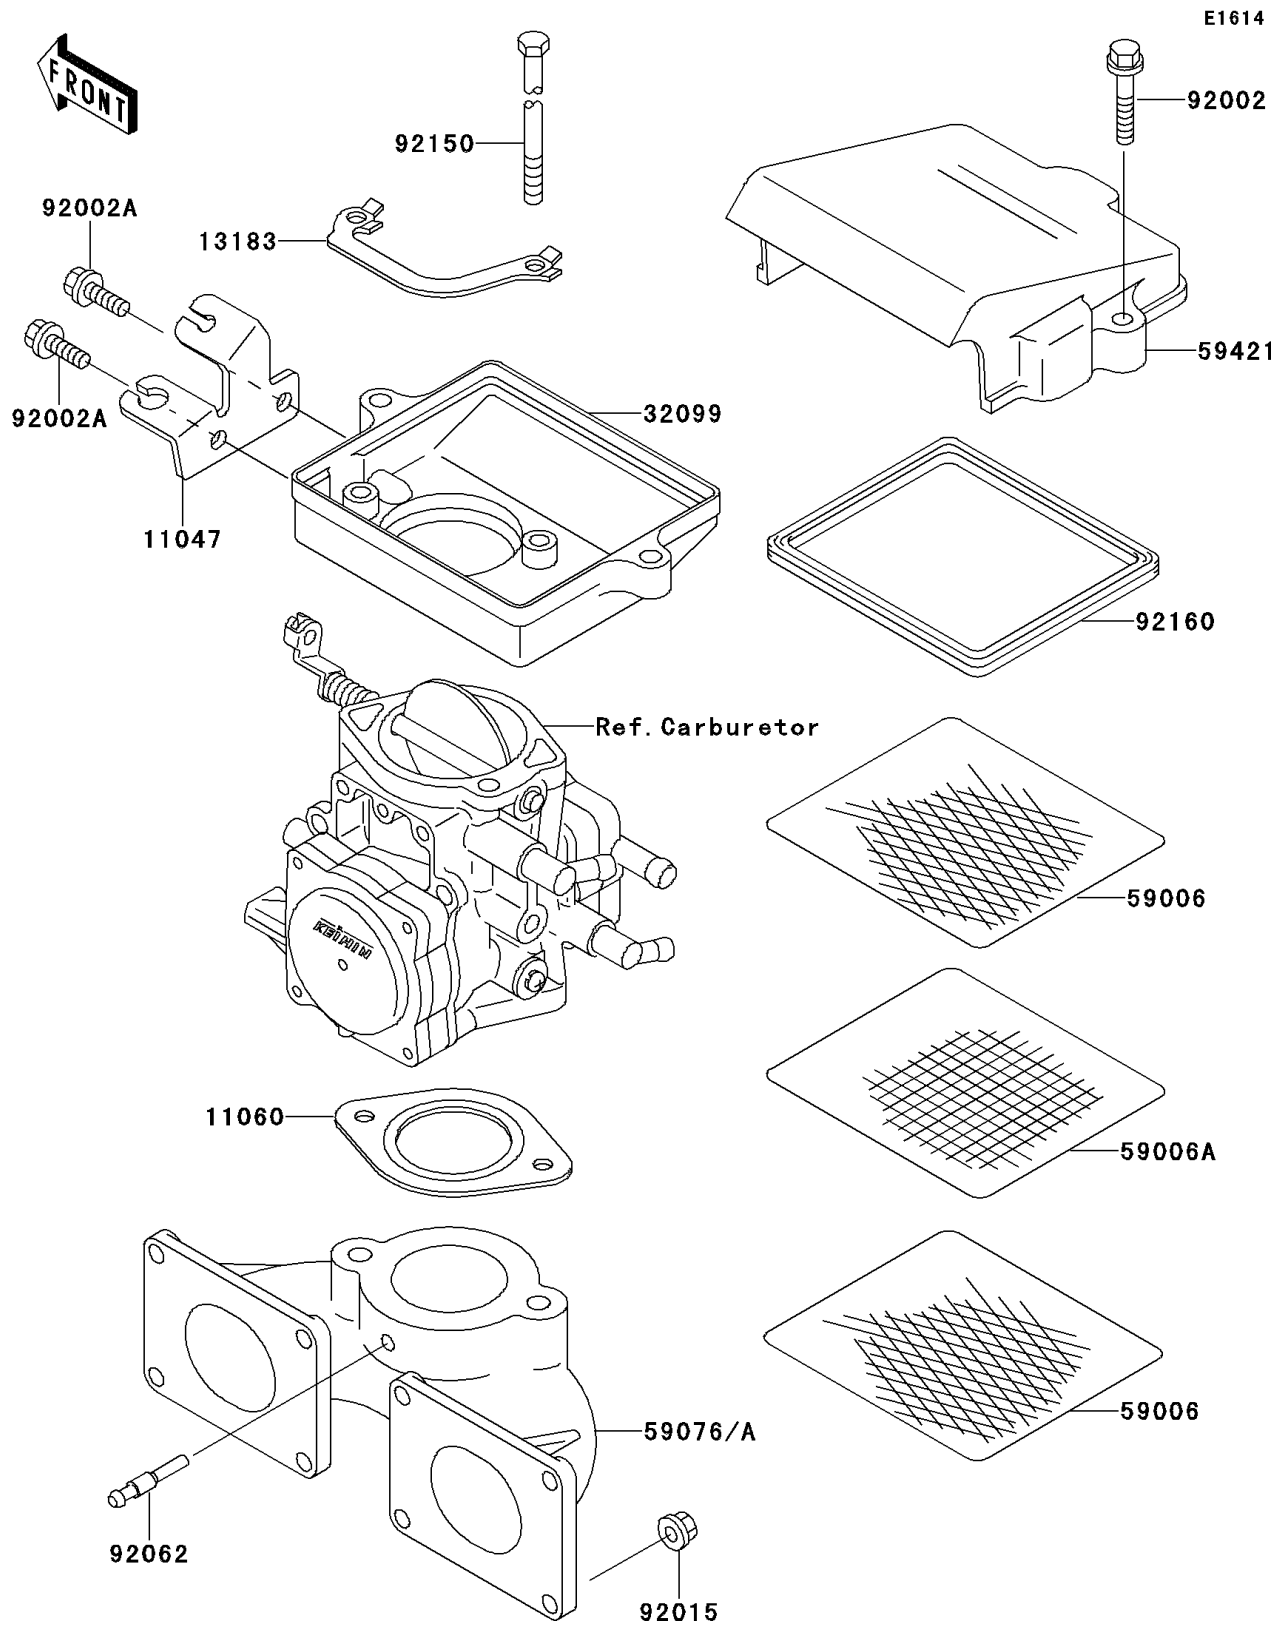

1994 X2

PARTS DIAGRAM

Flame Arrester

1994 X2

PARTS LIST

Flame Arrester

ITEM NAME

PART NUMBER

QUANTITY
