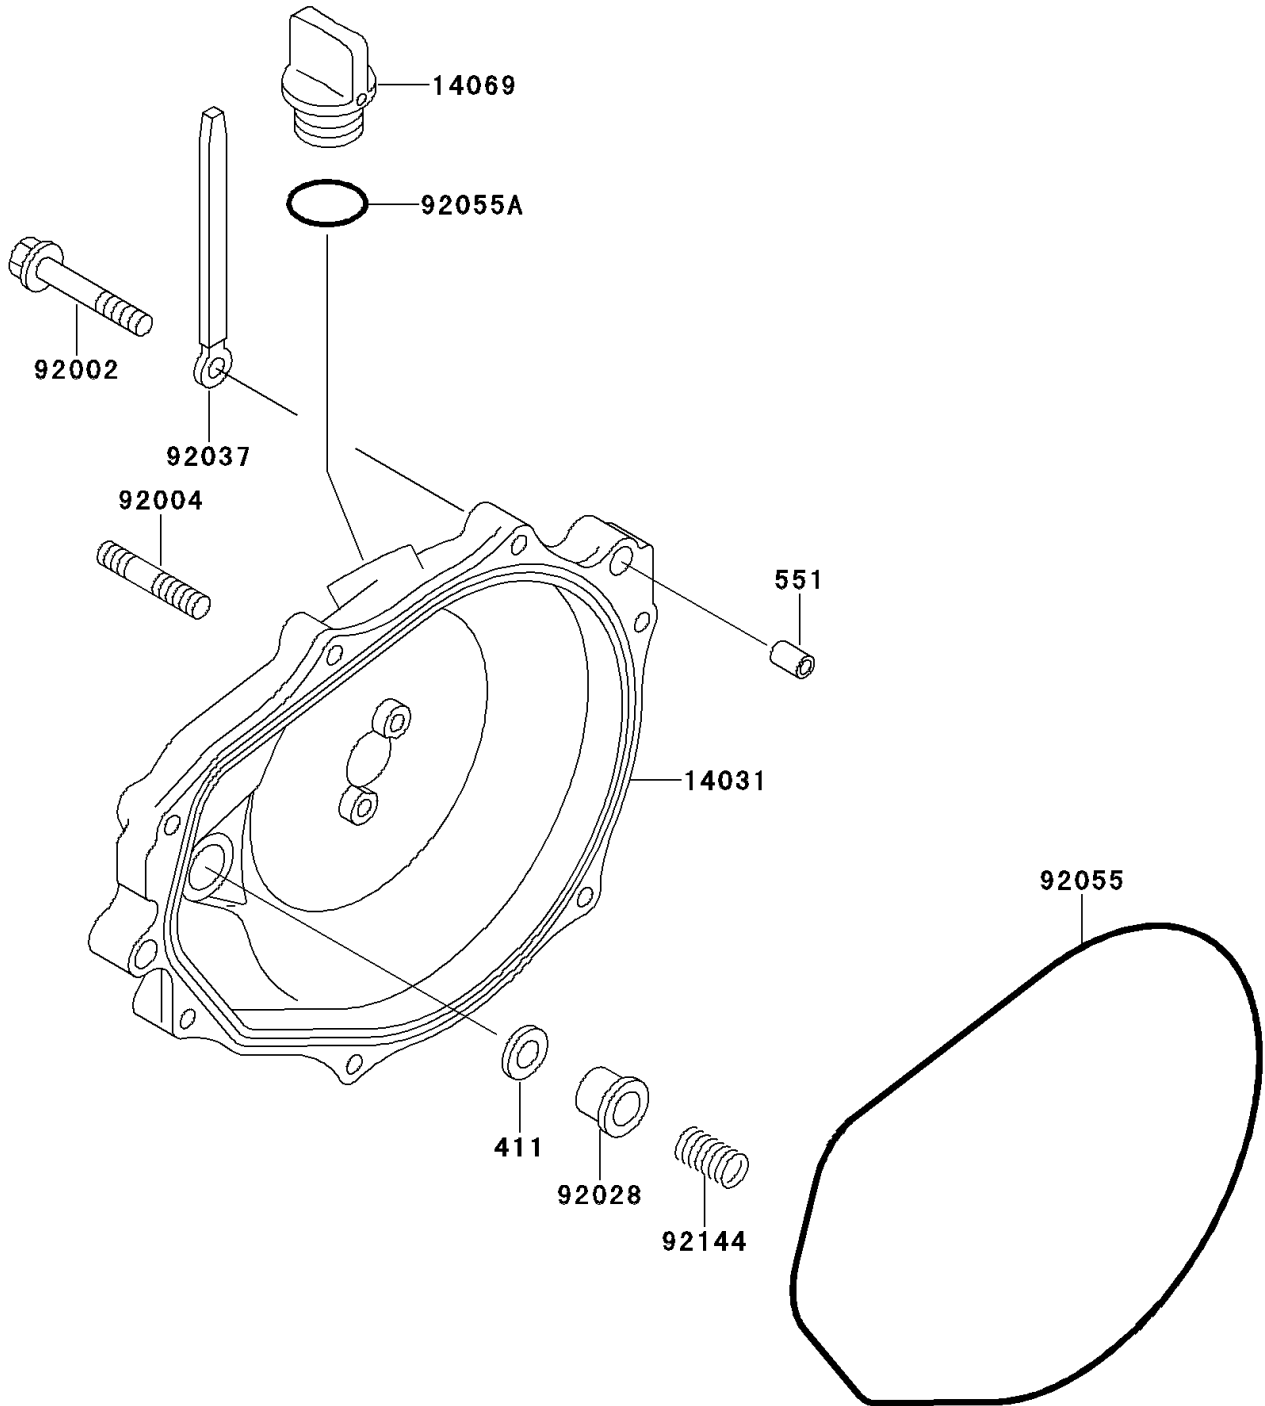

1994 X2

PARTS DIAGRAM

Engine Cover(s)

E1431

1994 X2

PARTS LIST

Engine Cover(s)

Kawasaki

Let the Good Times Roll®

ITEM NAME

PART NUMBER

QUANTITY
