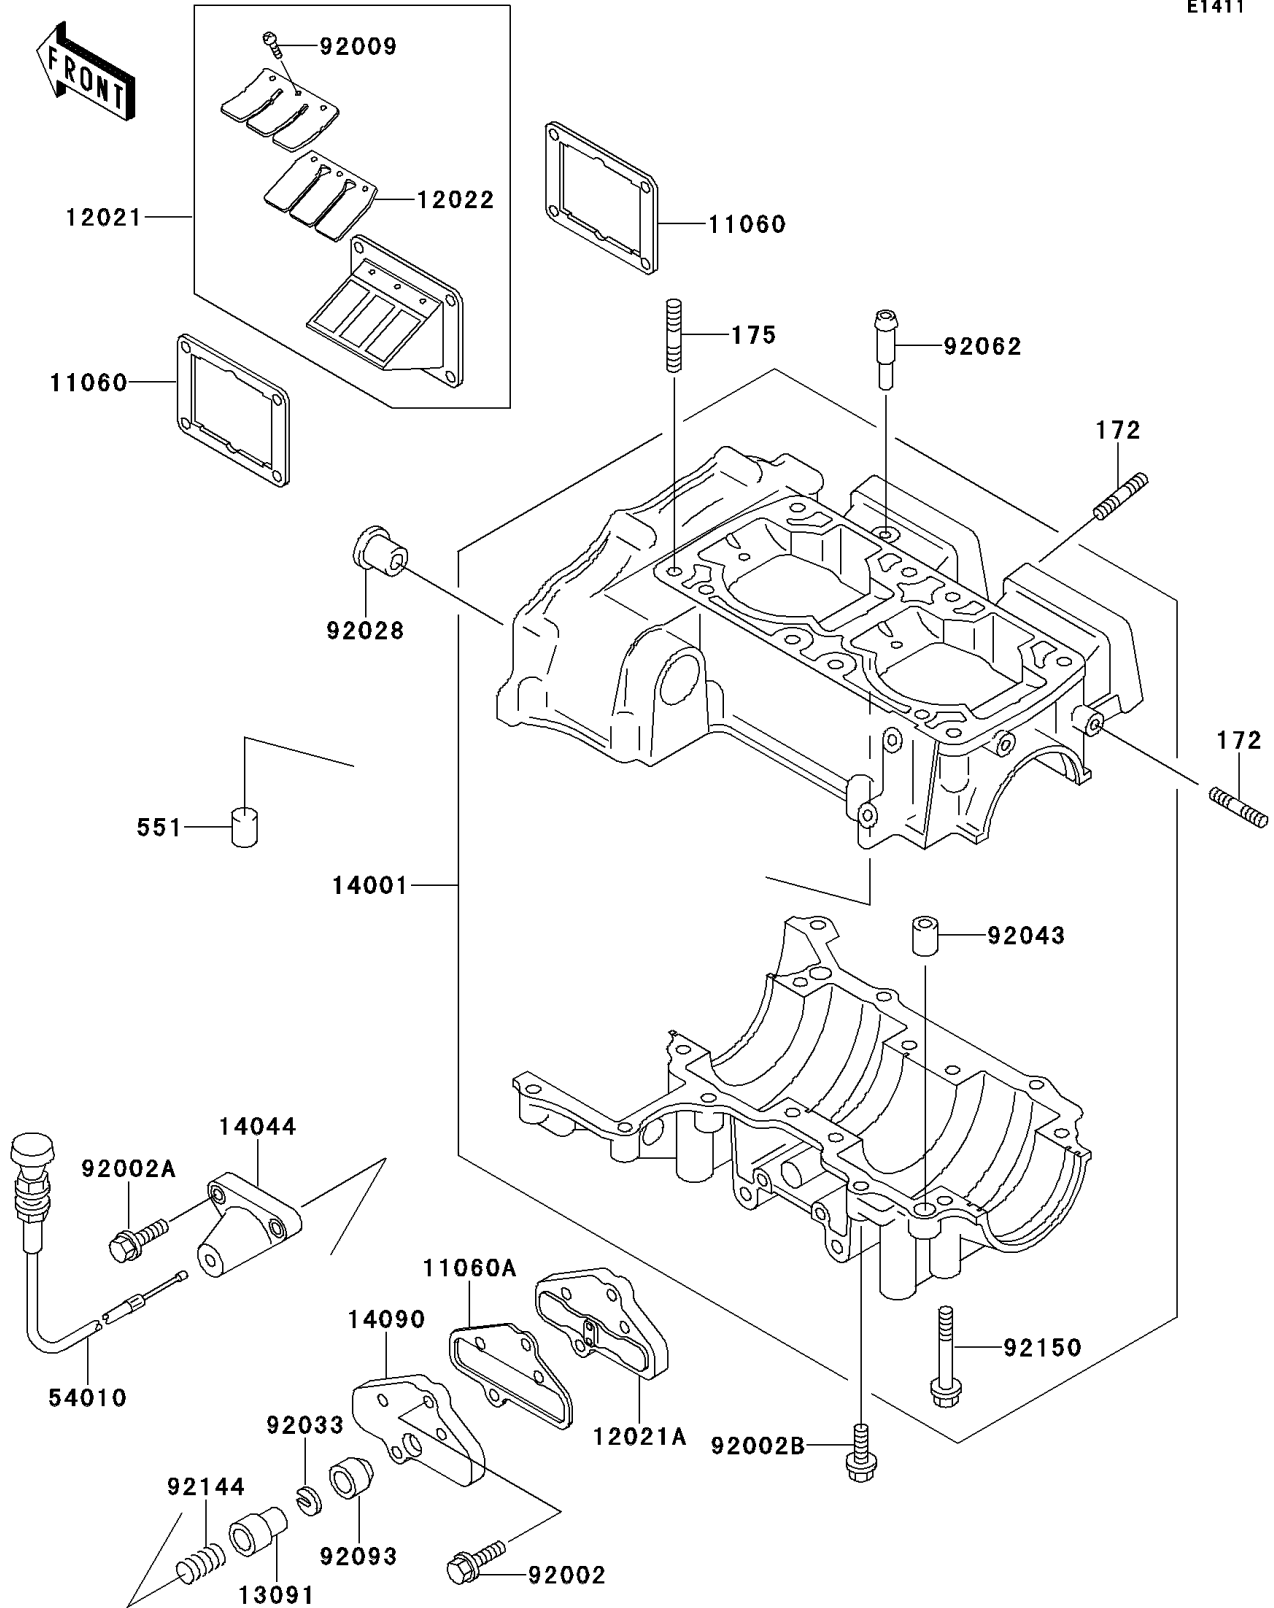

1992 X2

PARTS DIAGRAM

Crankcase

E1411

1992 X2

PARTS LIST

Crankcase

Kawasaki

Let the Good Times Roll®

ITEM NAME

PART NUMBER

QUANTITY
