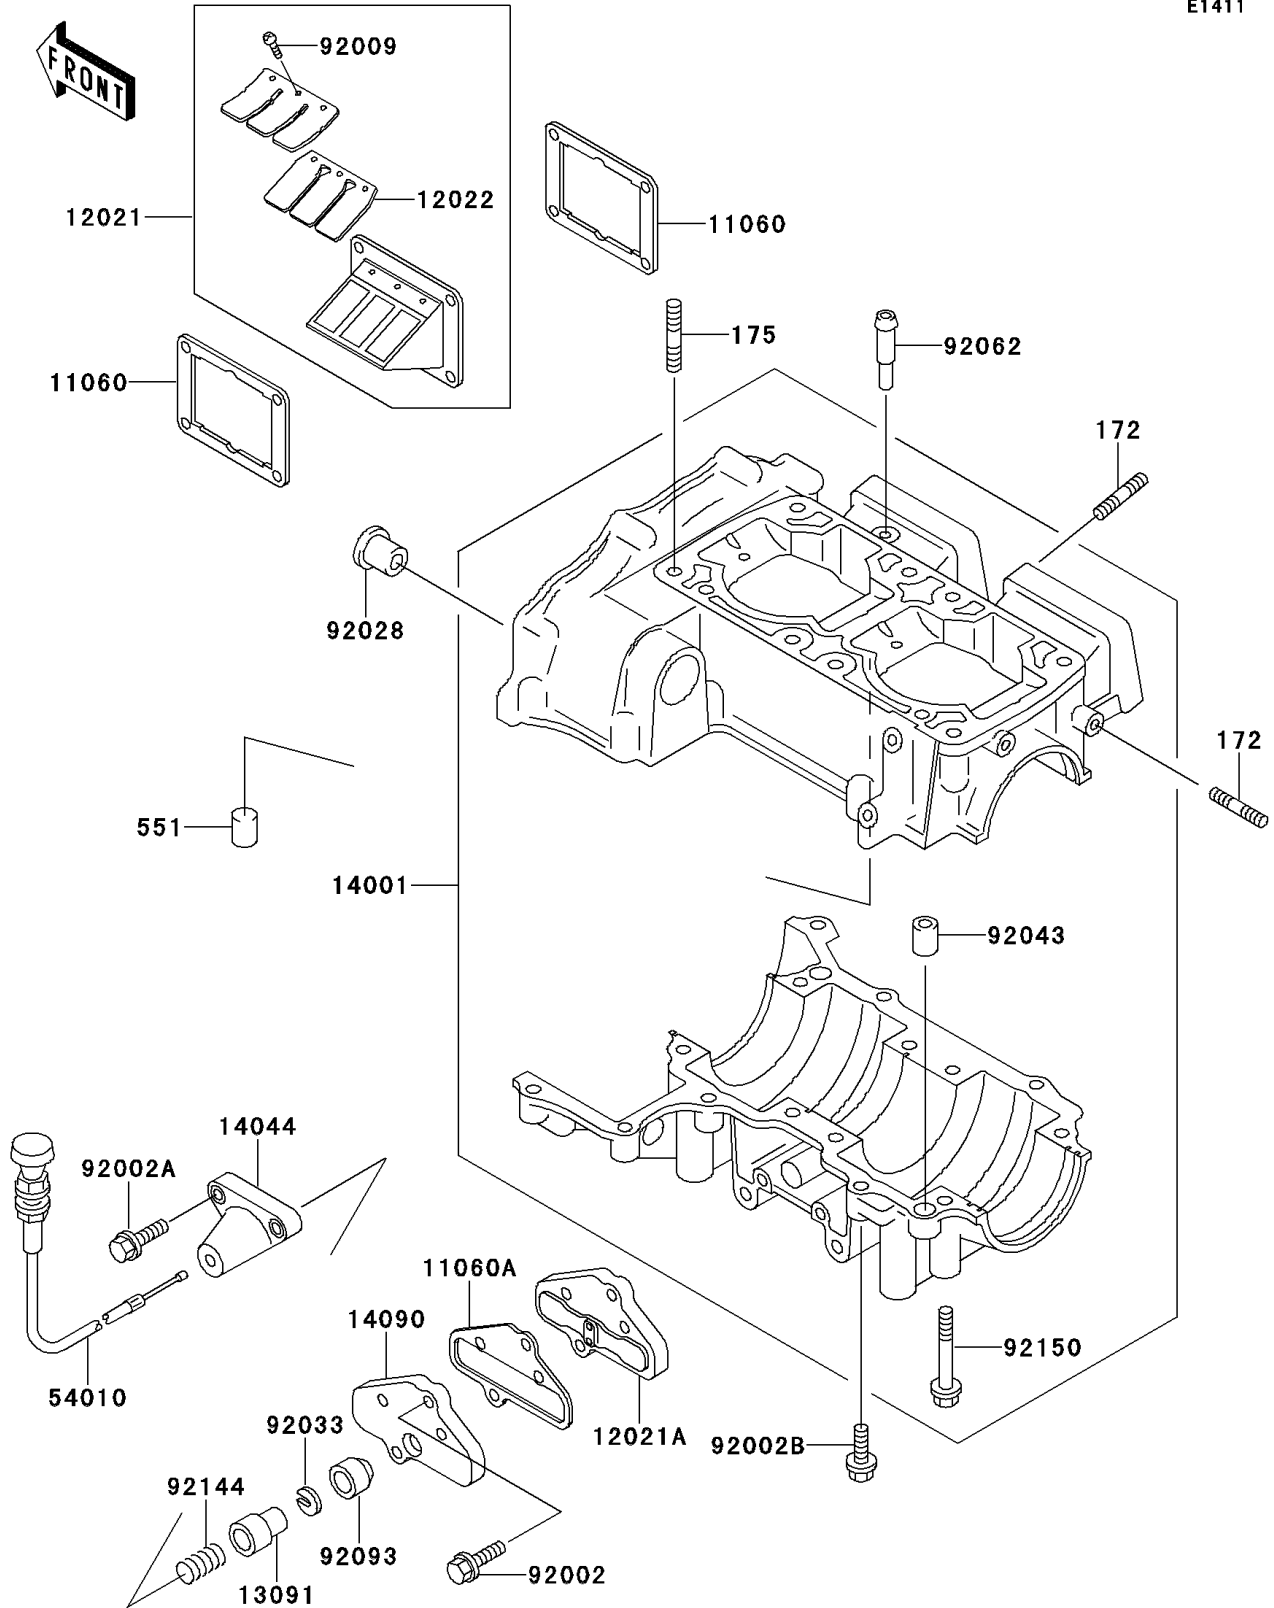

1991 X2

PARTS DIAGRAM

Crankcase

E1411

1991 X2

PARTS LIST

Crankcase

Kawasaki

Let the Good Times Roll®

ITEM NAME

PART NUMBER

QUANTITY
