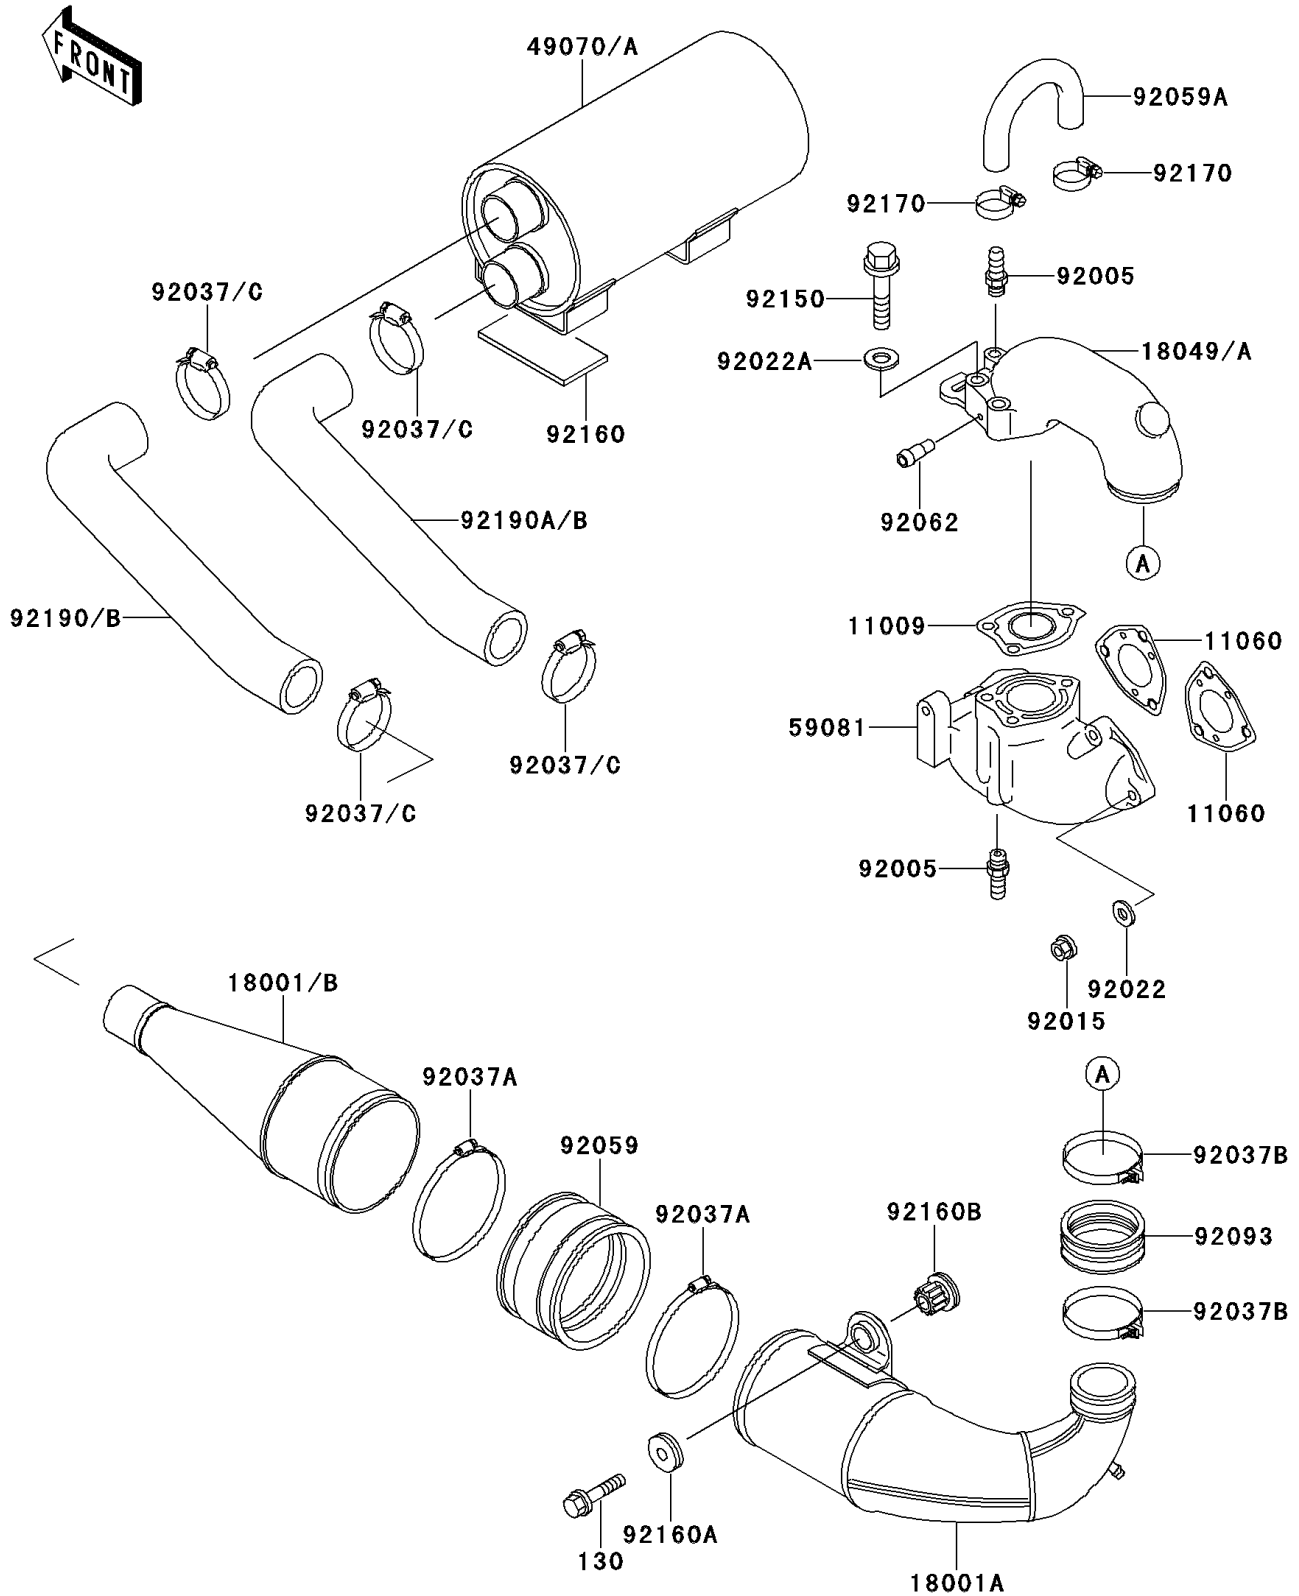

1994 X2

PARTS DIAGRAM

Muffler(s)

E1140

1994 X2

PARTS LIST

Muffler(s)

Kawasaki

Let the Good Times Roll®

ITEM NAME

PART NUMBER

QUANTITY
