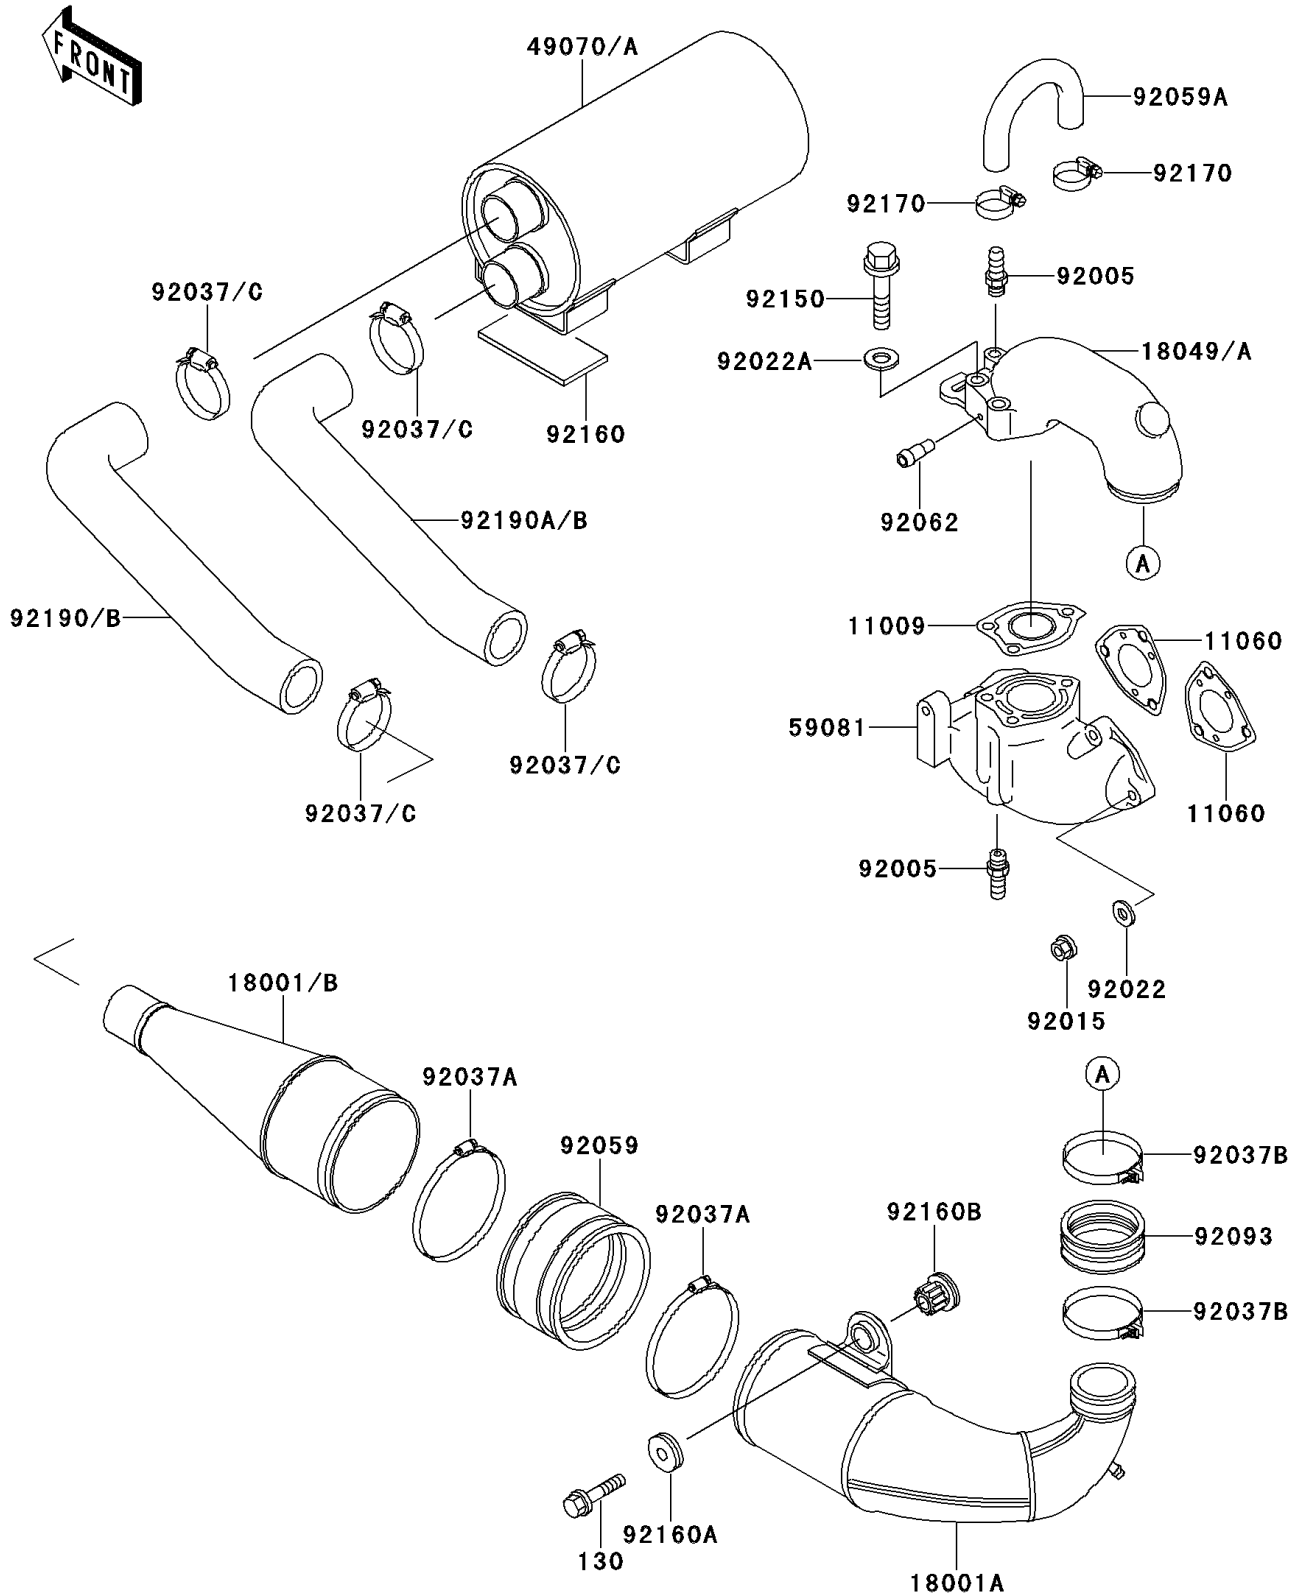

1992 X2

PARTS DIAGRAM

Muffler(s)

E1140

1992 X2

PARTS LIST

Muffler(s)

ITEM NAME

PART NUMBER

QUANTITY
