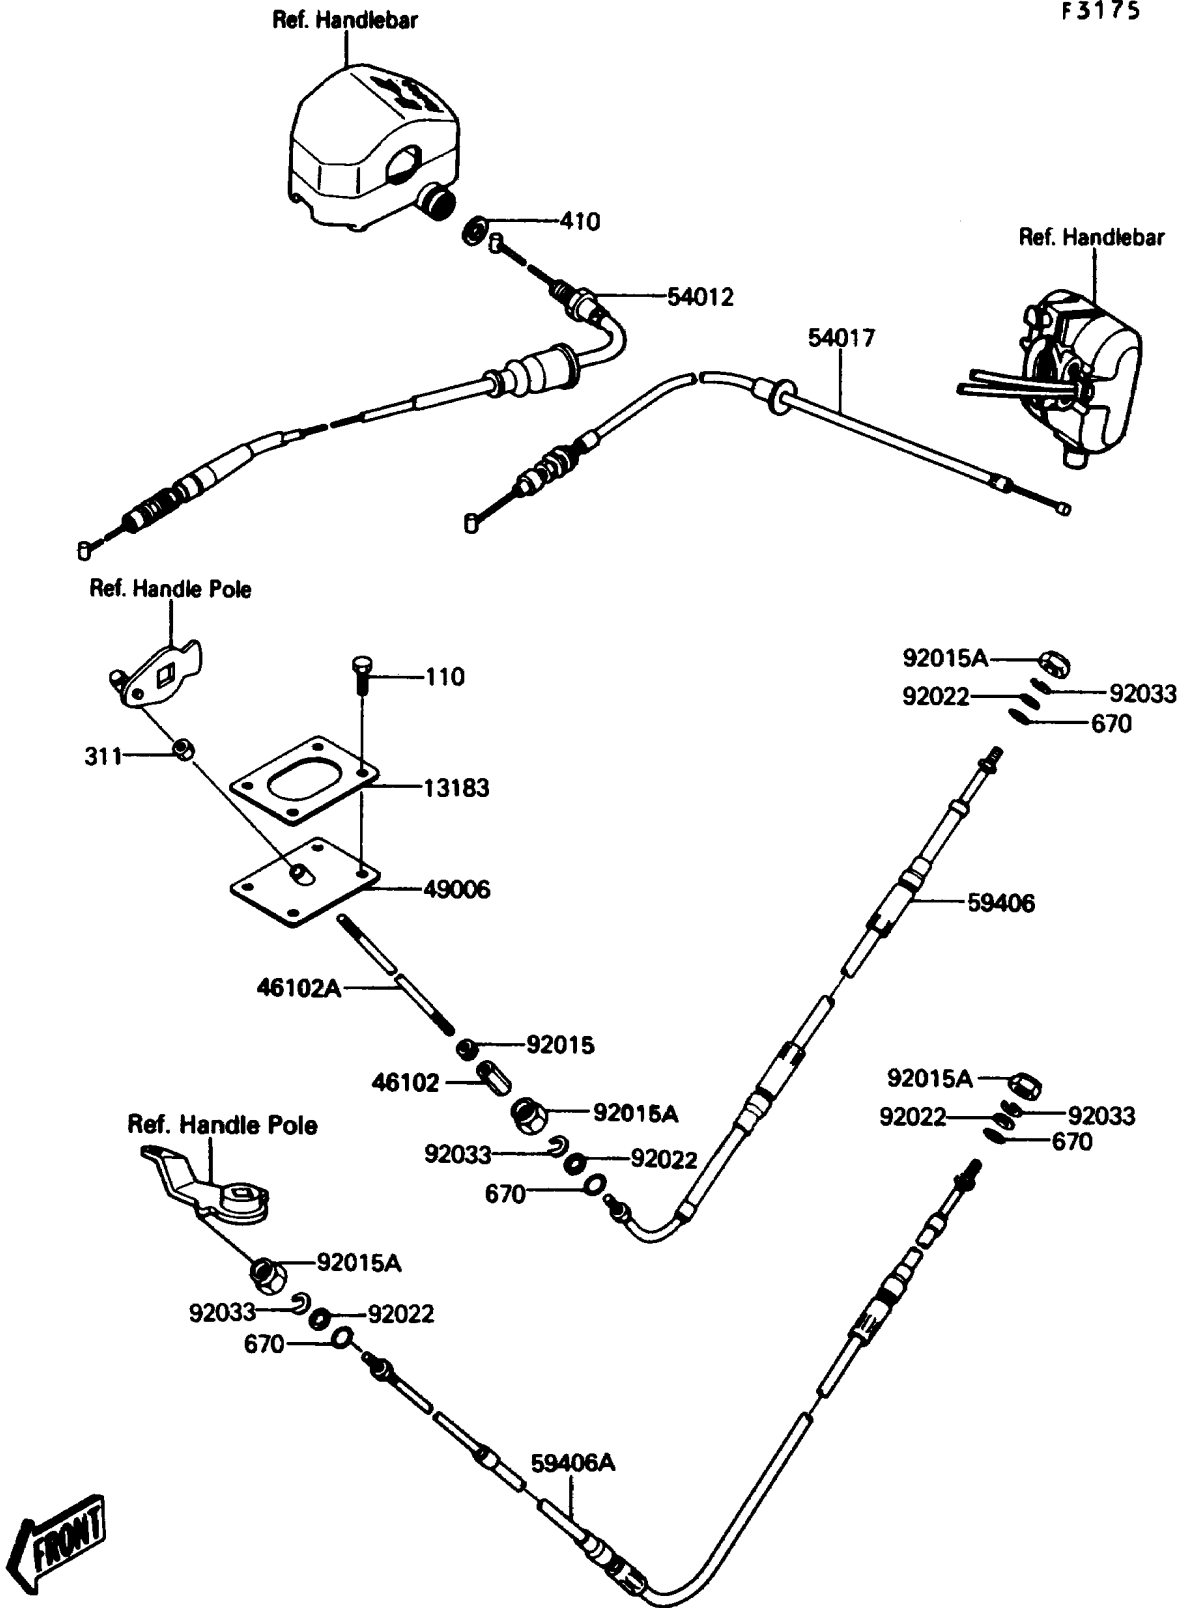

1989 X2

PARTS DIAGRAM

Cables

F3175

1989 X2

PARTS LIST

Cables

Kawasaki

Let the Good Times Roll®

ITEM NAME

PART NUMBER

QUANTITY
