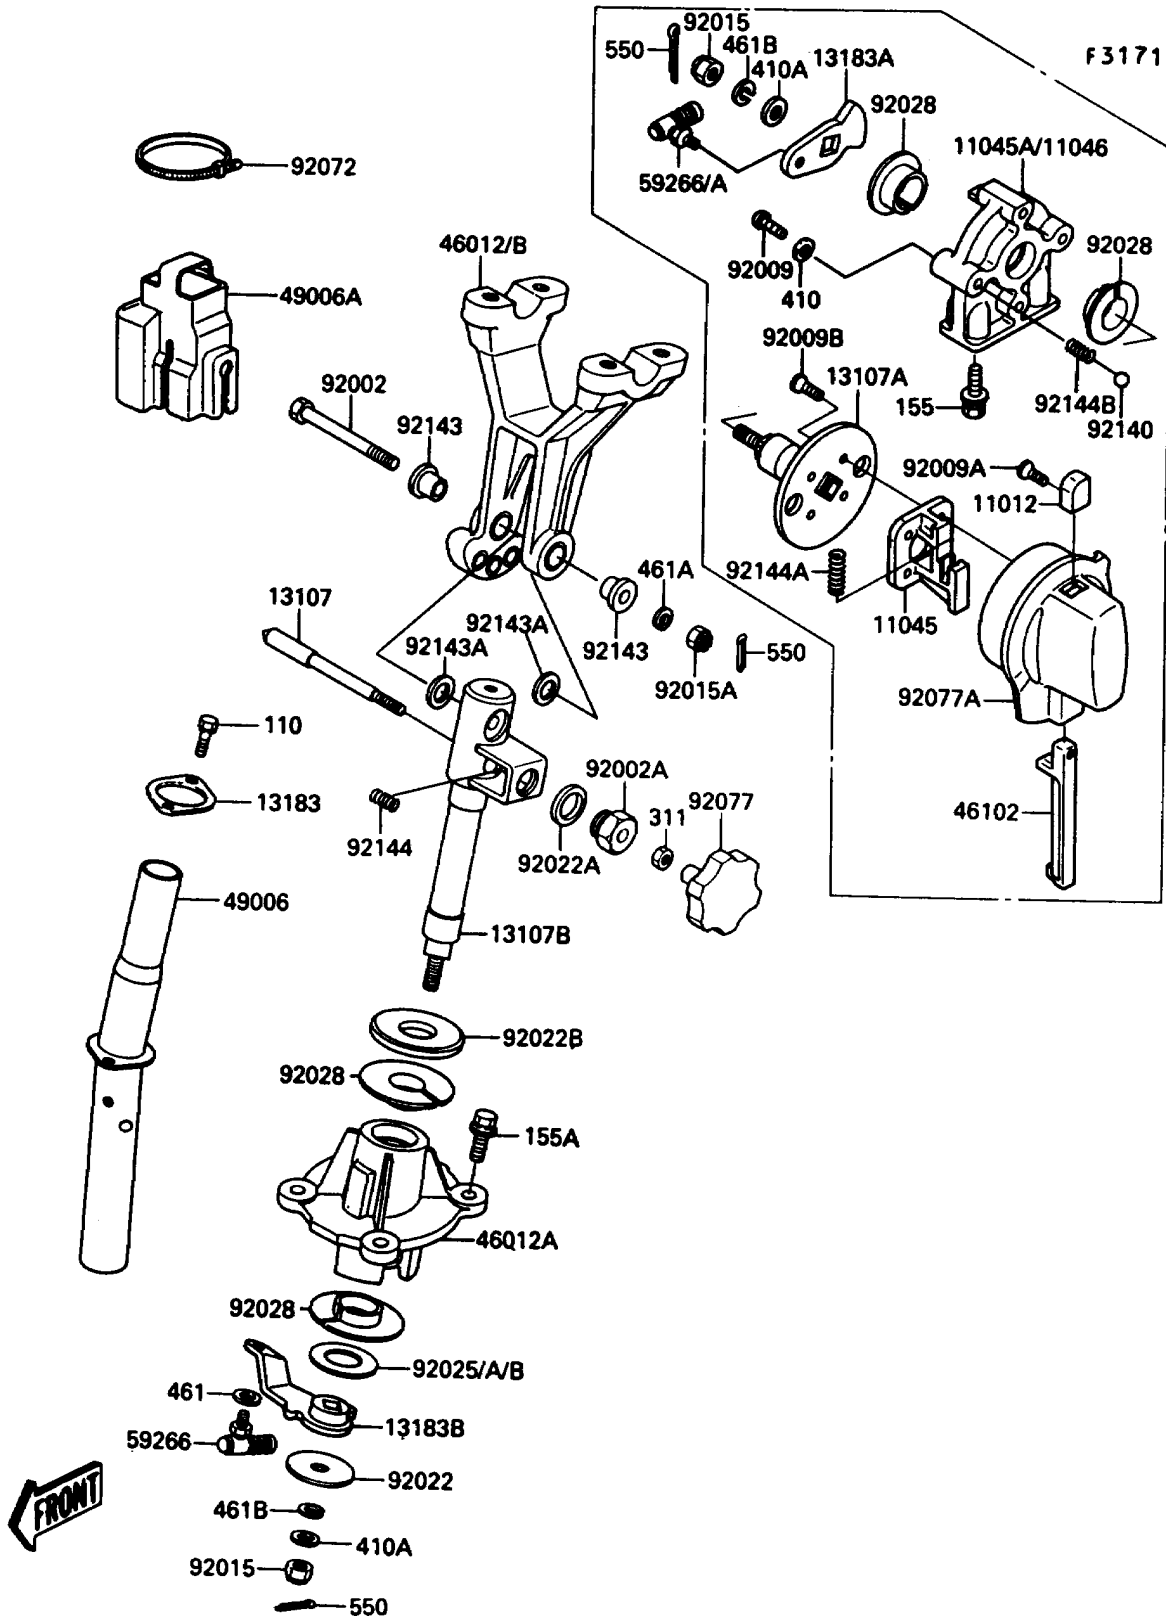

1989 X2

PARTS DIAGRAM

Handle Pole

1989 X2

PARTS LIST

Handle Pole

Kawasaki

Let the Good Times Roll®

ITEM NAME

PART NUMBER

QUANTITY
