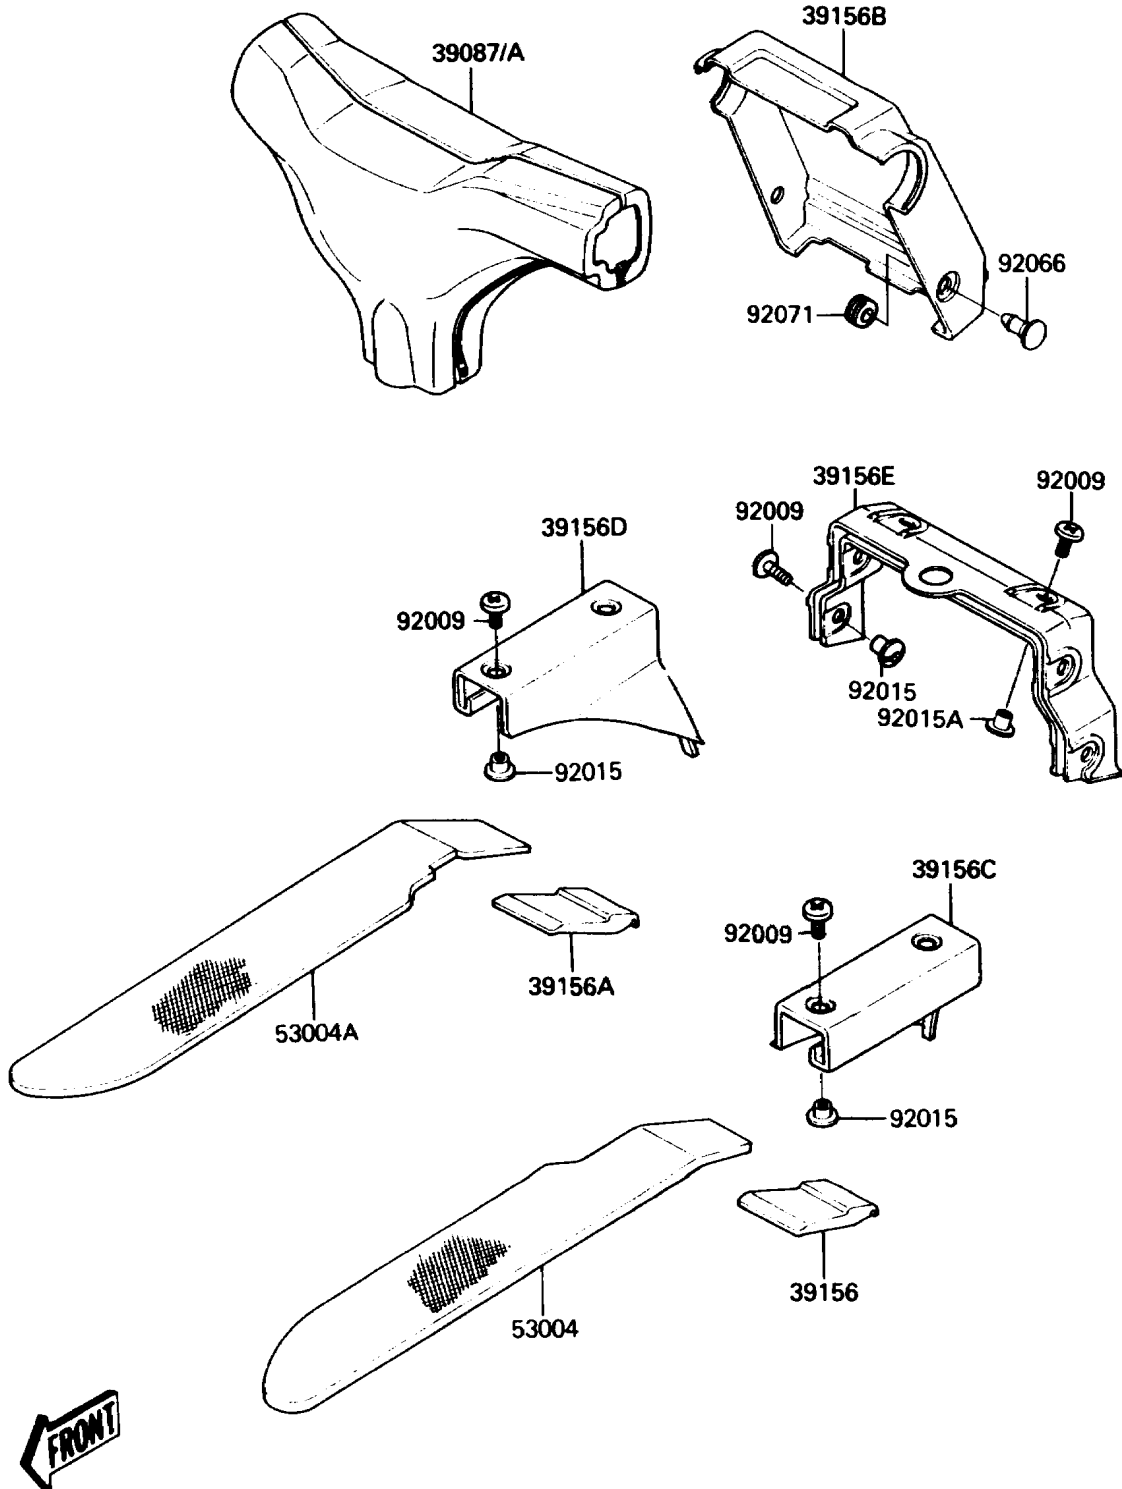

1989 X2

PARTS DIAGRAM

Pads

F3147

1989 X2

PARTS LIST

Pads

Kawasaki

Let the Good Times Roll®

ITEM NAME

PART NUMBER

QUANTITY
