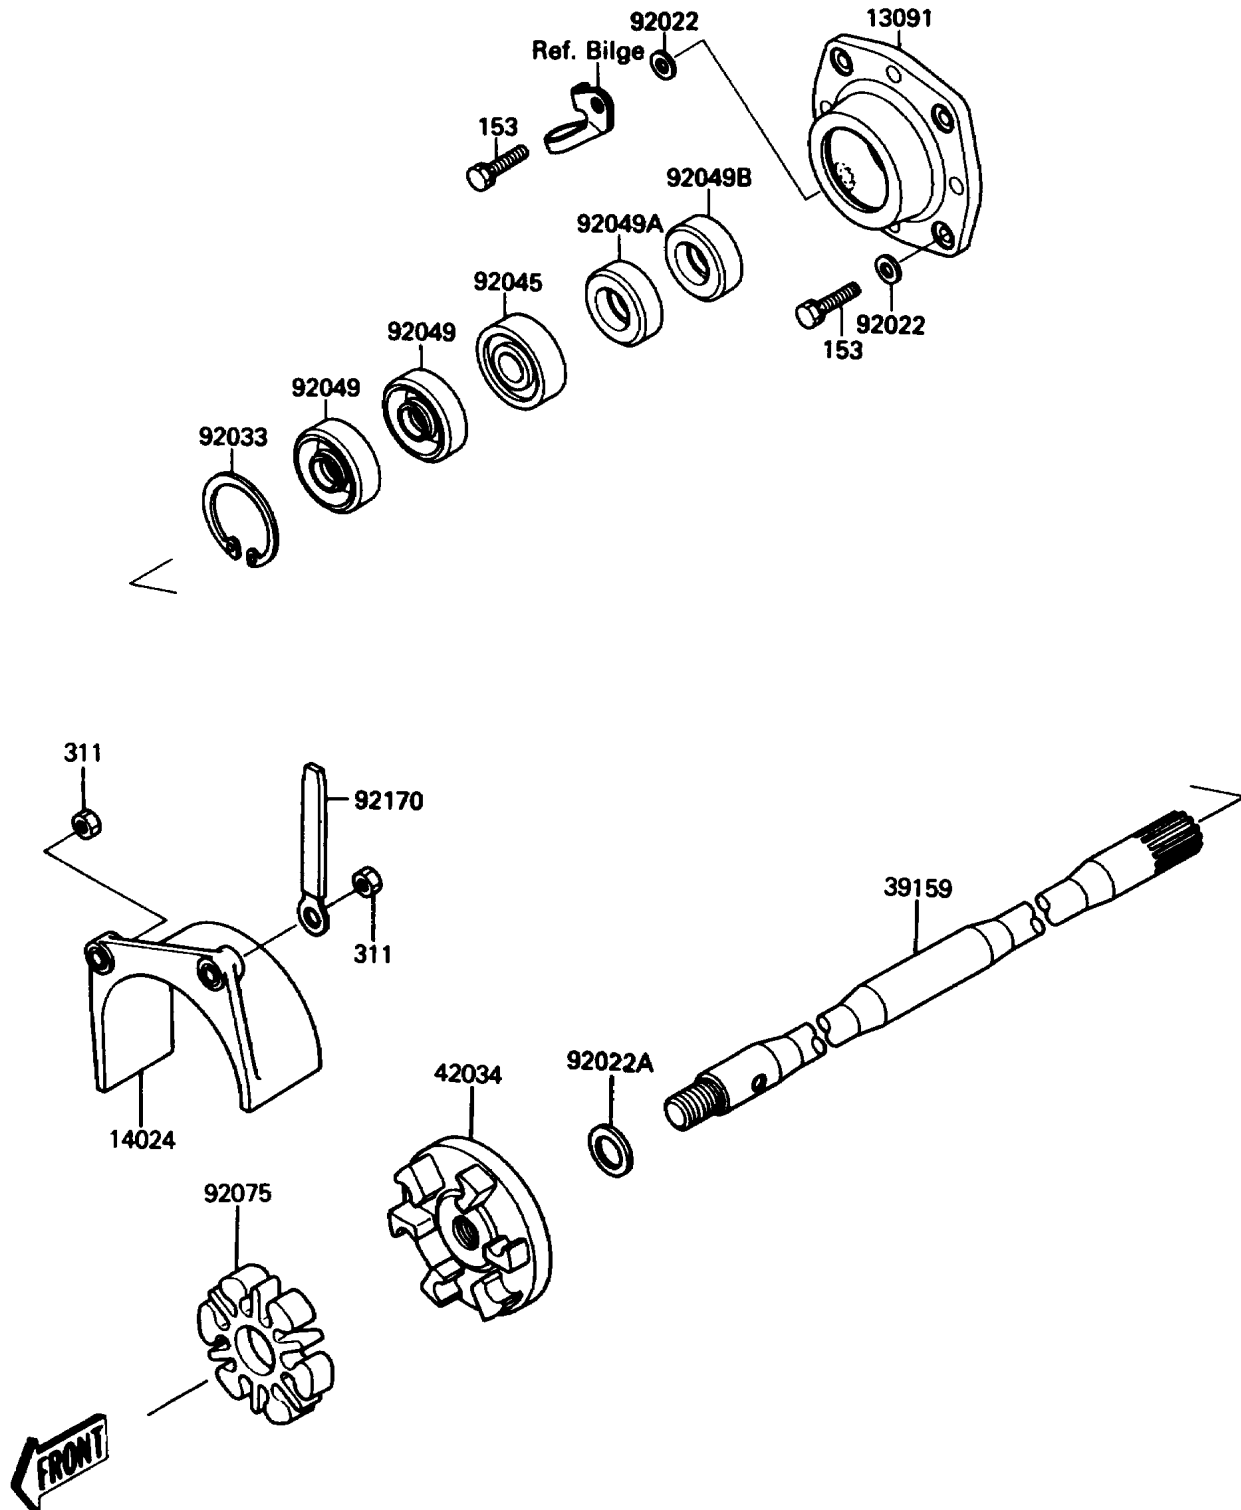

1990 X2

PARTS DIAGRAM

Drive Shaft

E3134

1990 X2

PARTS LIST

Drive Shaft

ITEM NAME

PART NUMBER

QUANTITY
