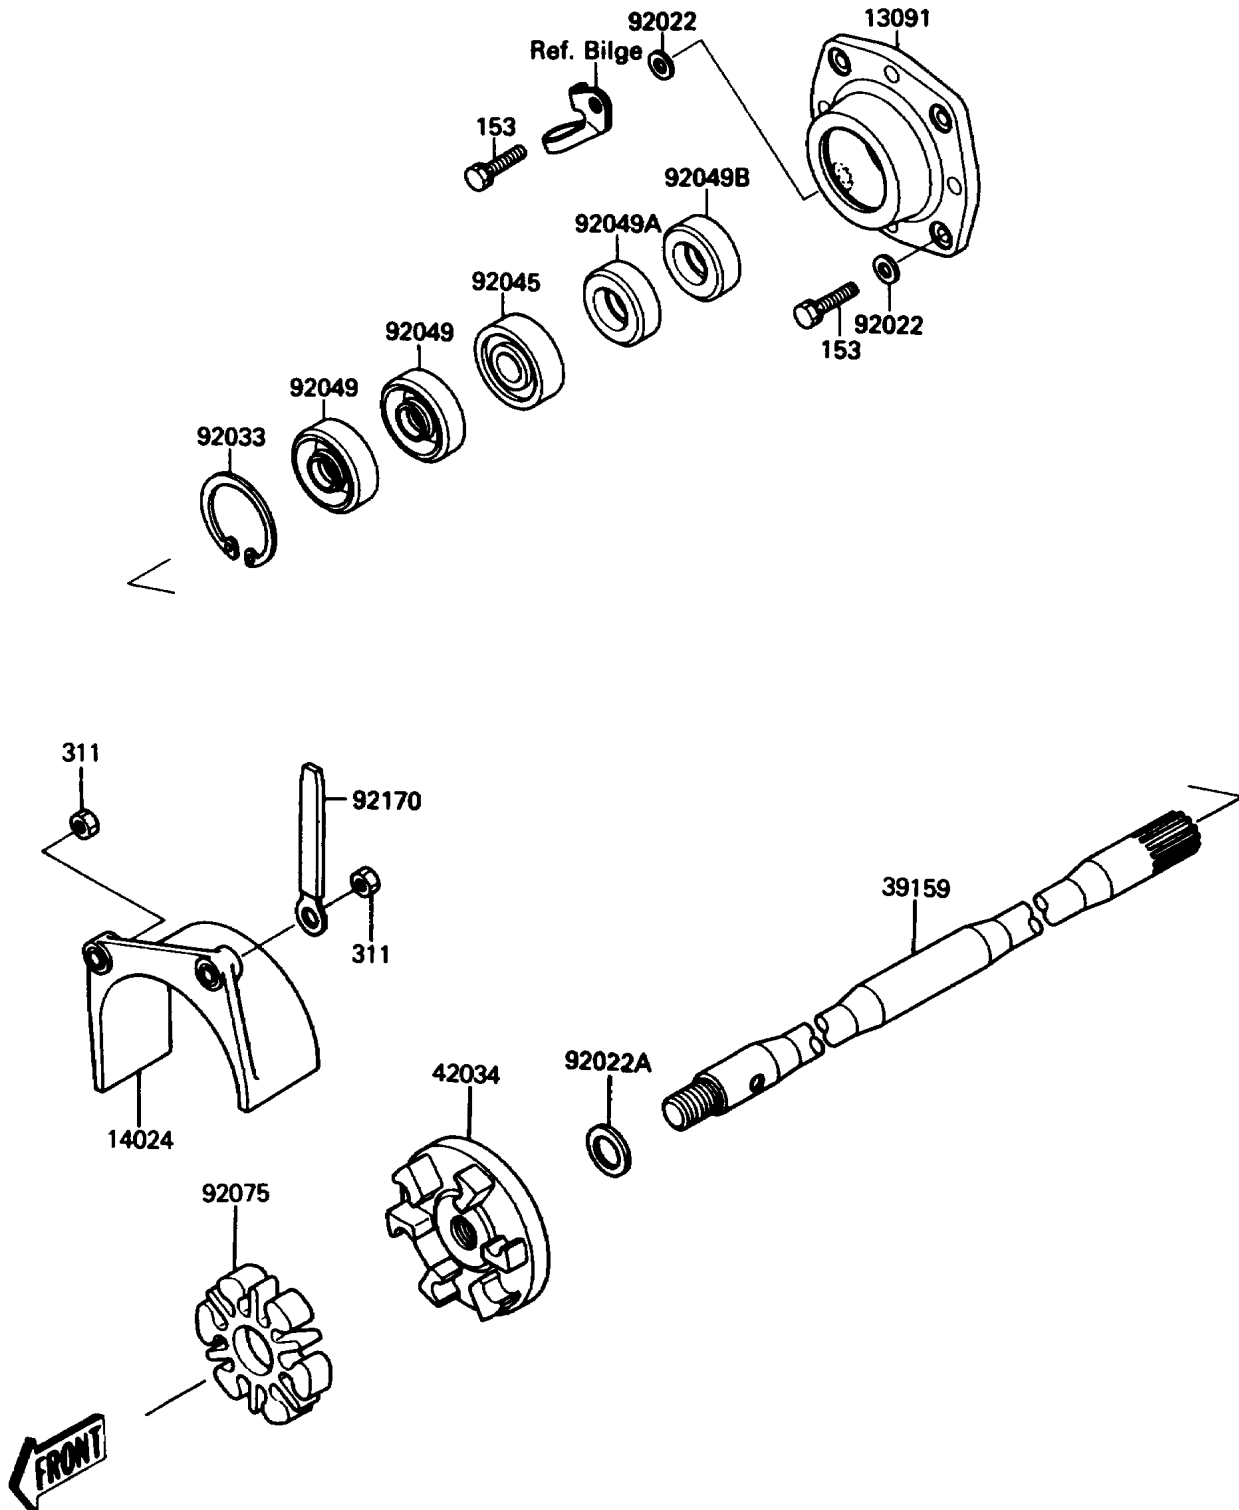

1989 X2

PARTS DIAGRAM

Drive Shaft

E3134

1989 X2

PARTS LIST

Drive Shaft

Kawasaki

Let the Good Times Roll®

ITEM NAME

PART NUMBER

QUANTITY
