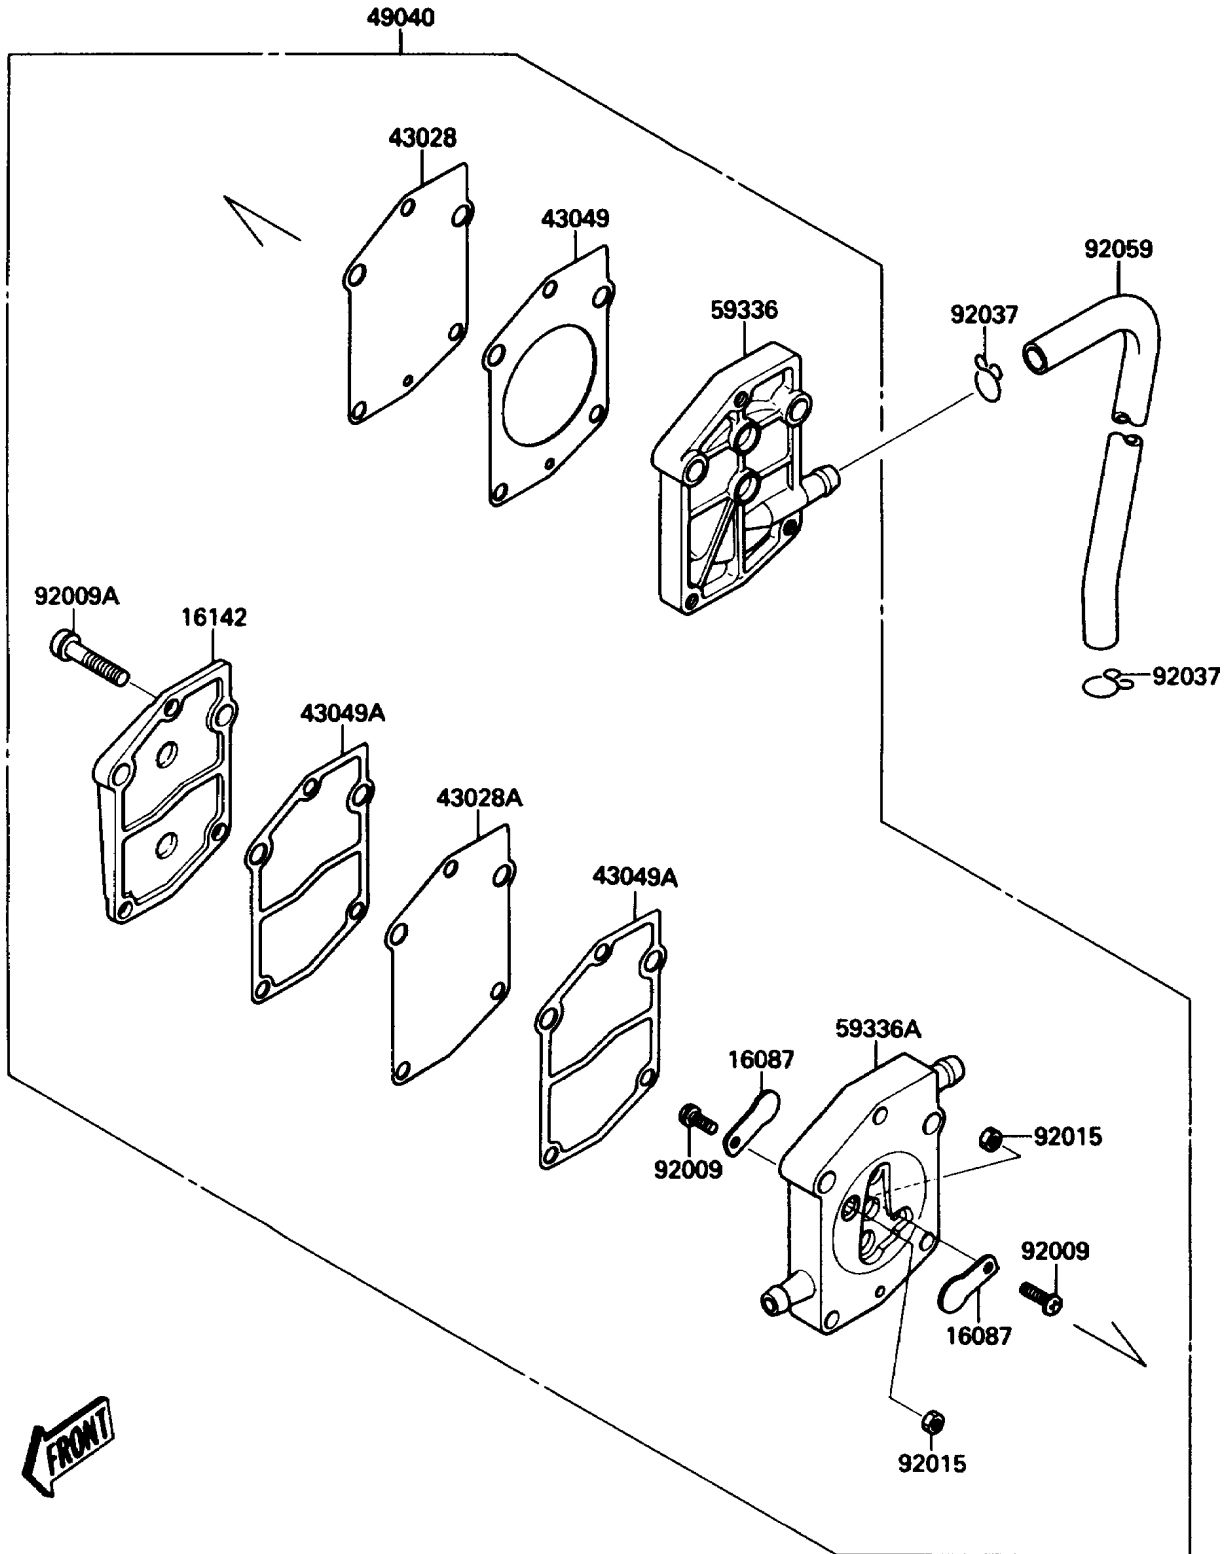

1989 X2

PARTS DIAGRAM

Fuel Pump

E1520

1989 X2

PARTS LIST

Fuel Pump

Kawasaki

Let the Good Times Roll®

ITEM NAME

PART NUMBER

QUANTITY
