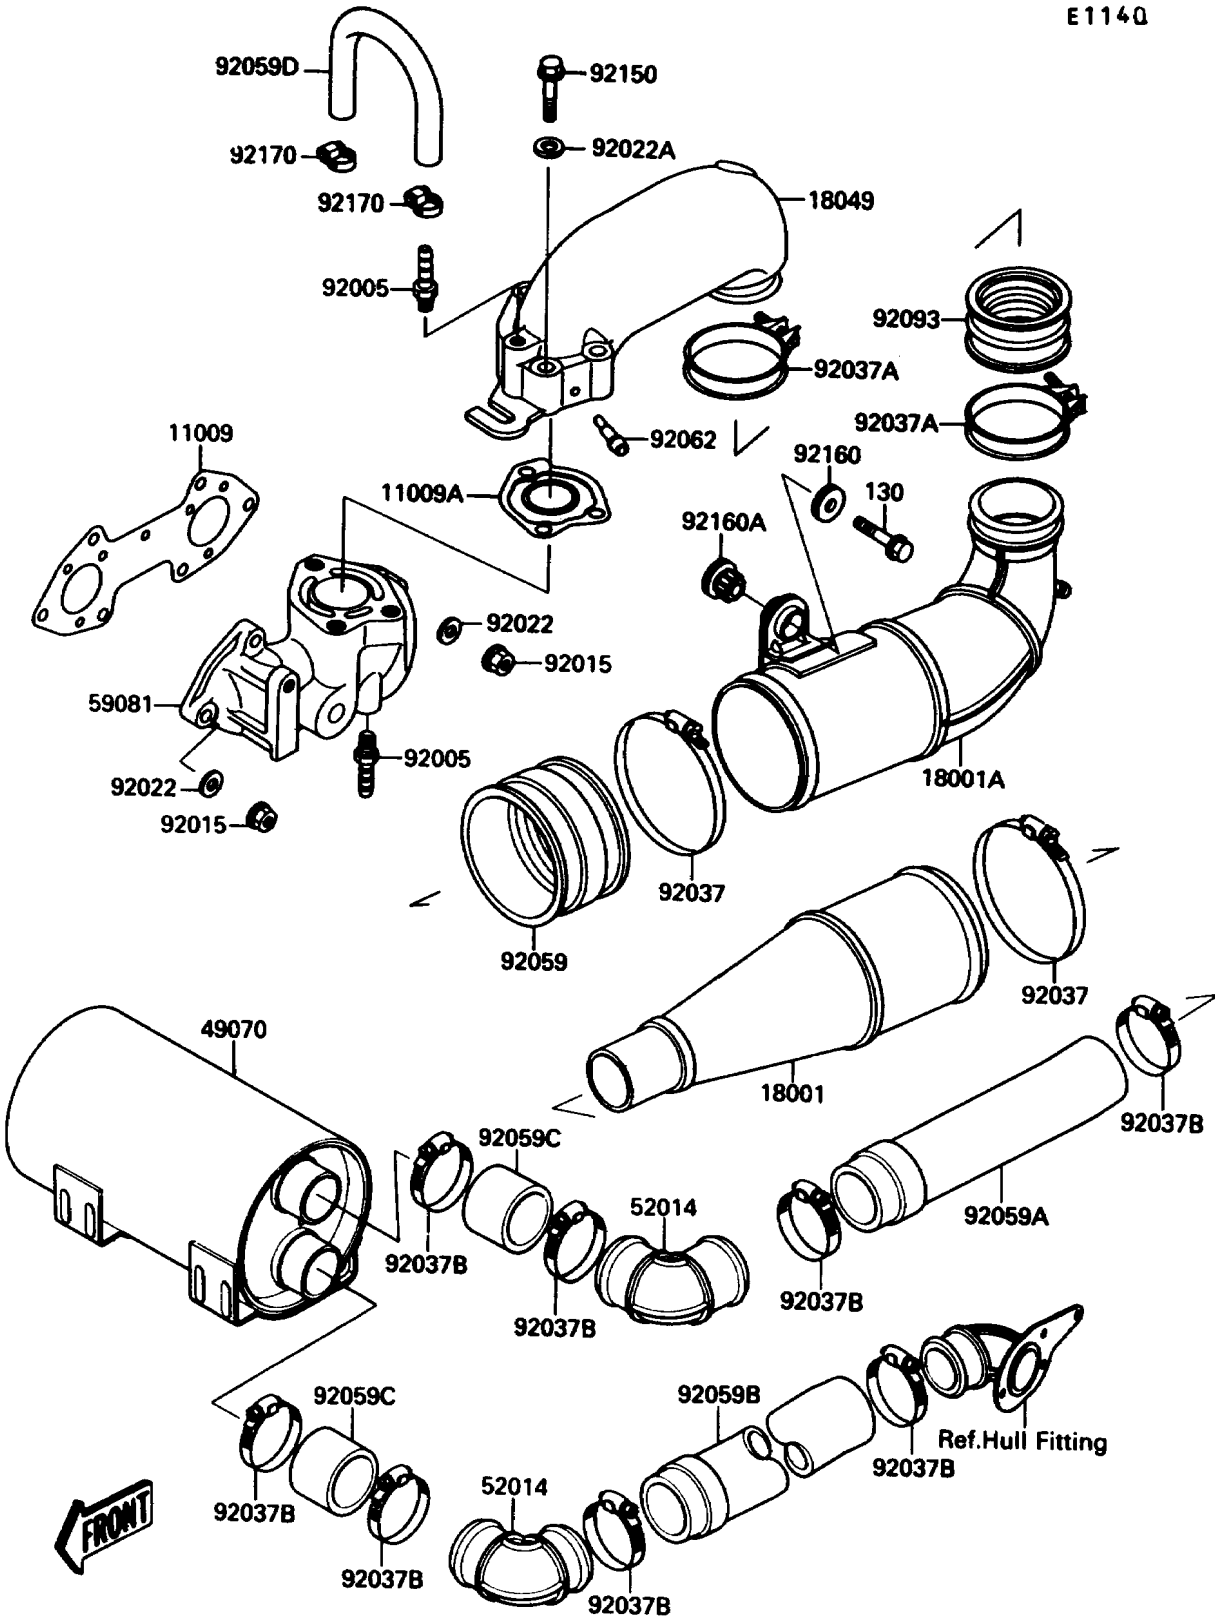

1990 X2

PARTS DIAGRAM

Muffler(s)

E1140

1990 X2

PARTS LIST

Muffler(s)

Kawasaki

Let the Good Times Roll®

ITEM NAME

PART NUMBER

QUANTITY
