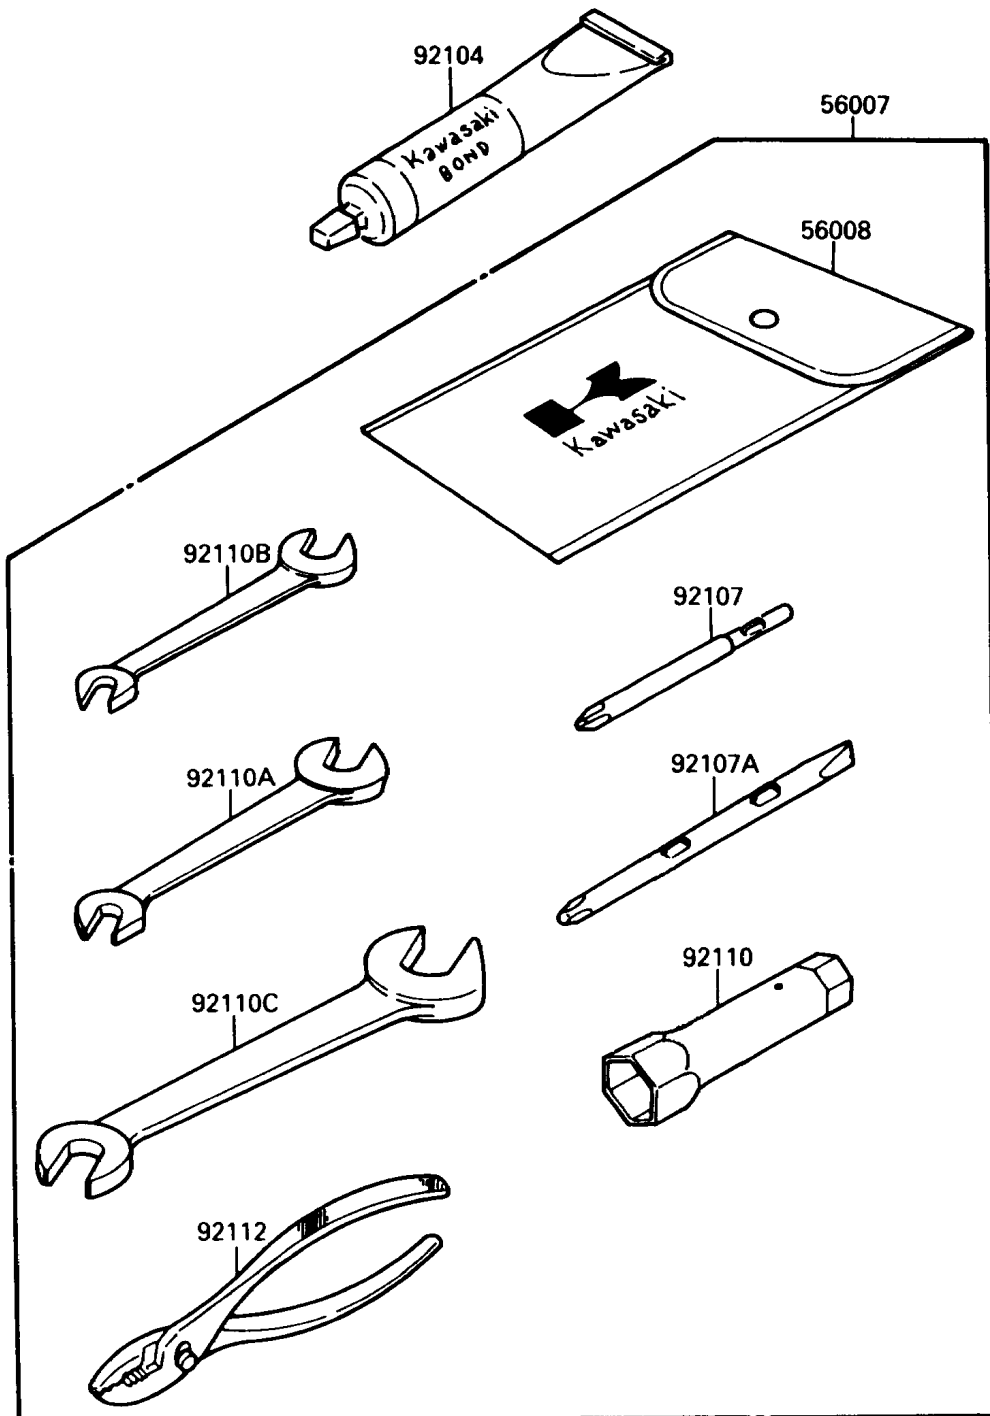

1988 X2

PARTS DIAGRAM

Owner's Tools

F3182-0001

1988 X2

PARTS LIST

Owner's Tools

Kawasaki

Let the Good Times Roll®

ITEM NAME

PART NUMBER

QUANTITY
