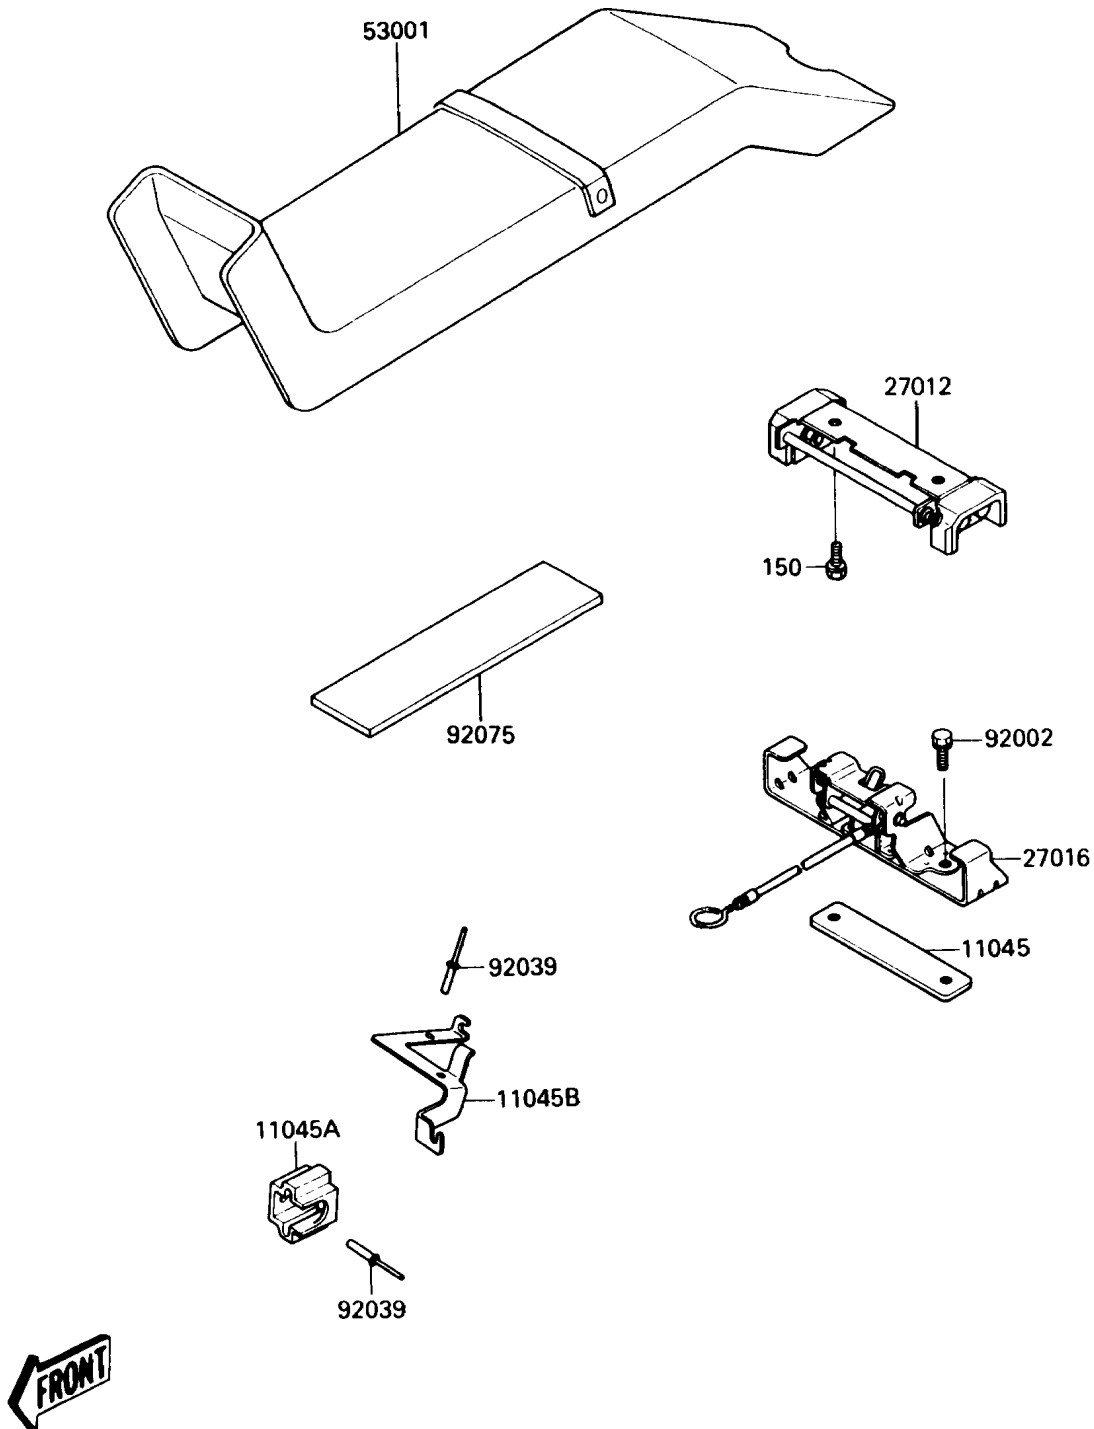

1988 X2

PARTS DIAGRAM

Seat

F3116-0002

1988 X2

PARTS LIST

Seat

Kawasaki

Let the Good Times Roll®

ITEM NAME

PART NUMBER

QUANTITY
