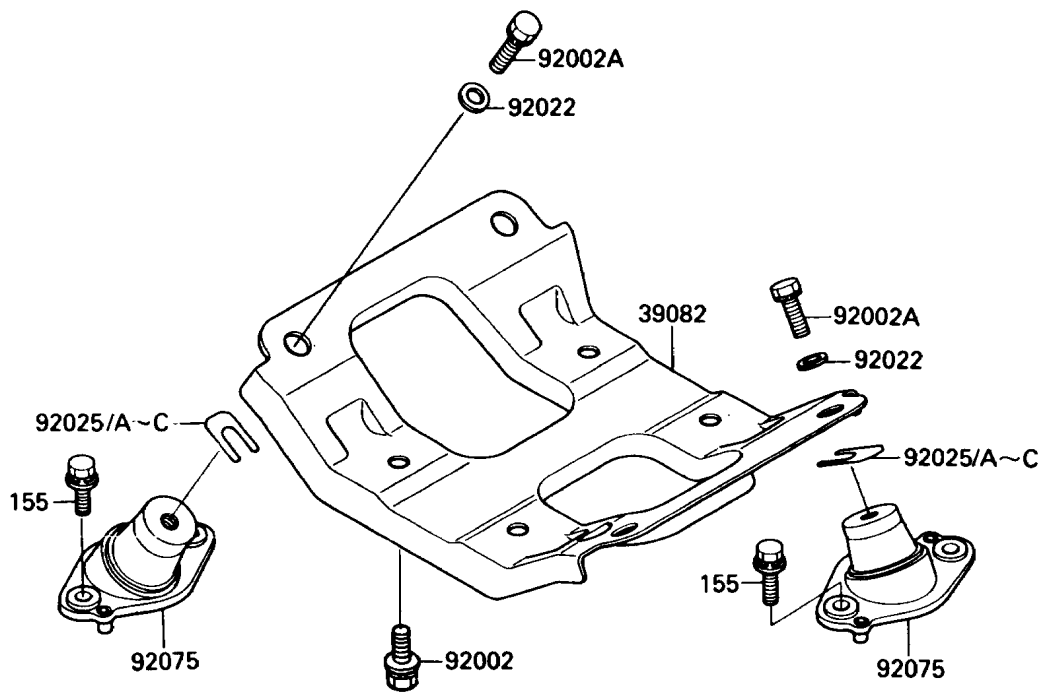

1988 X2

PARTS DIAGRAM

Engine Mount

F3144-0004

1988 X2

PARTS LIST

Engine Mount

Kawasaki

Let the Good Times Roll®

ITEM NAME

PART NUMBER

QUANTITY
