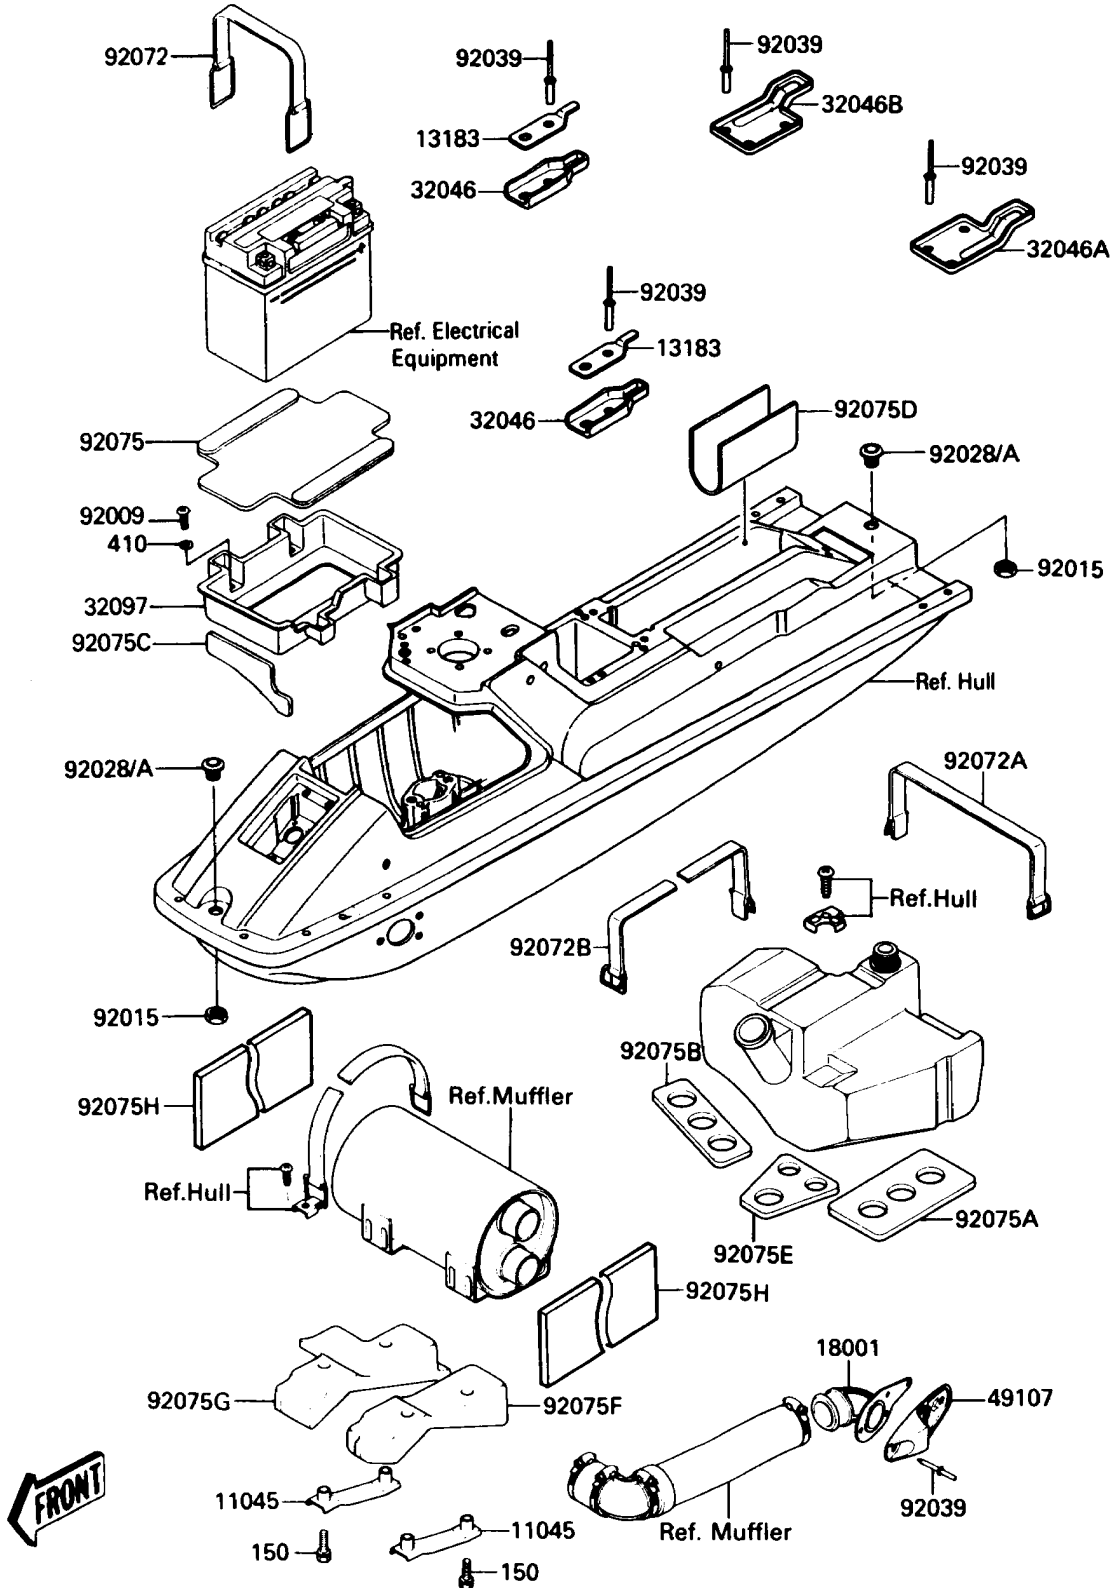

1988 X2

PARTS DIAGRAM

Hull Fittings

F3143-0007

1988 X2

PARTS LIST

Hull Fittings

Kawasaki

Let the Good Times Roll®

ITEM NAME

PART NUMBER

QUANTITY
