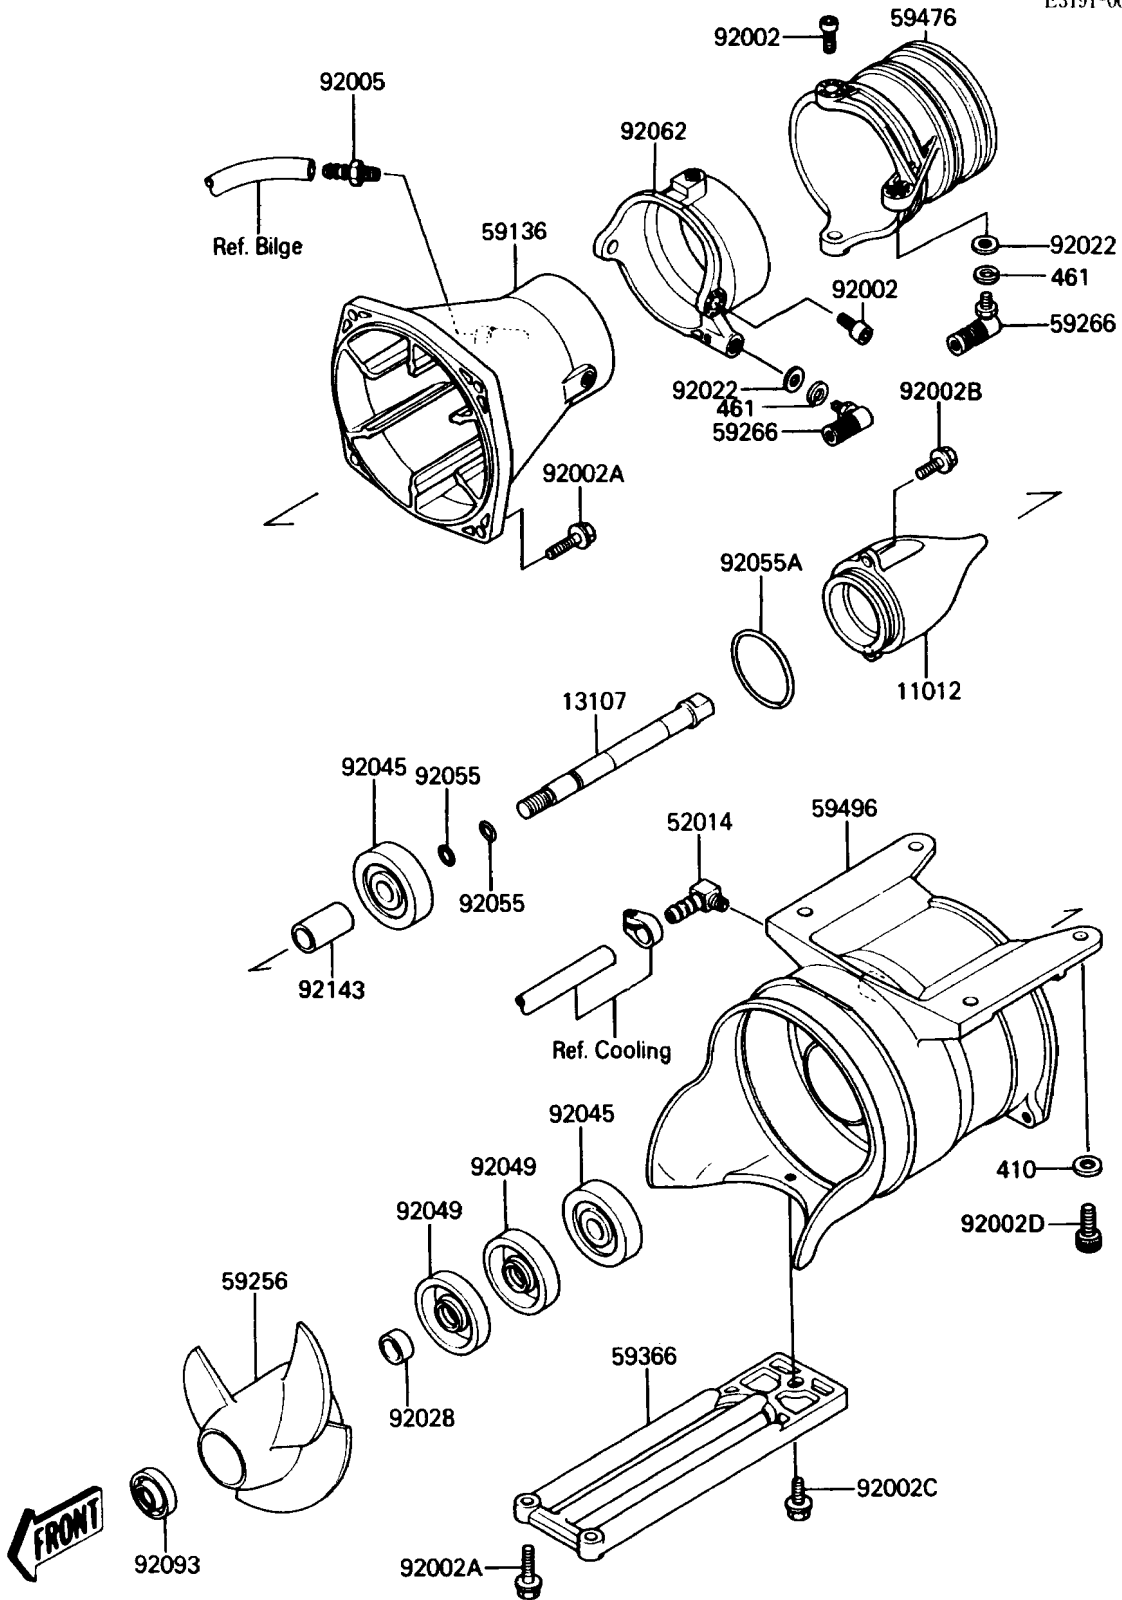

1988 X2

PARTS DIAGRAM

Jet Pump

E3191-0004

1988 X2

PARTS LIST

Jet Pump

Kawasaki

Let the Good Times Roll®

ITEM NAME

PART NUMBER

QUANTITY
