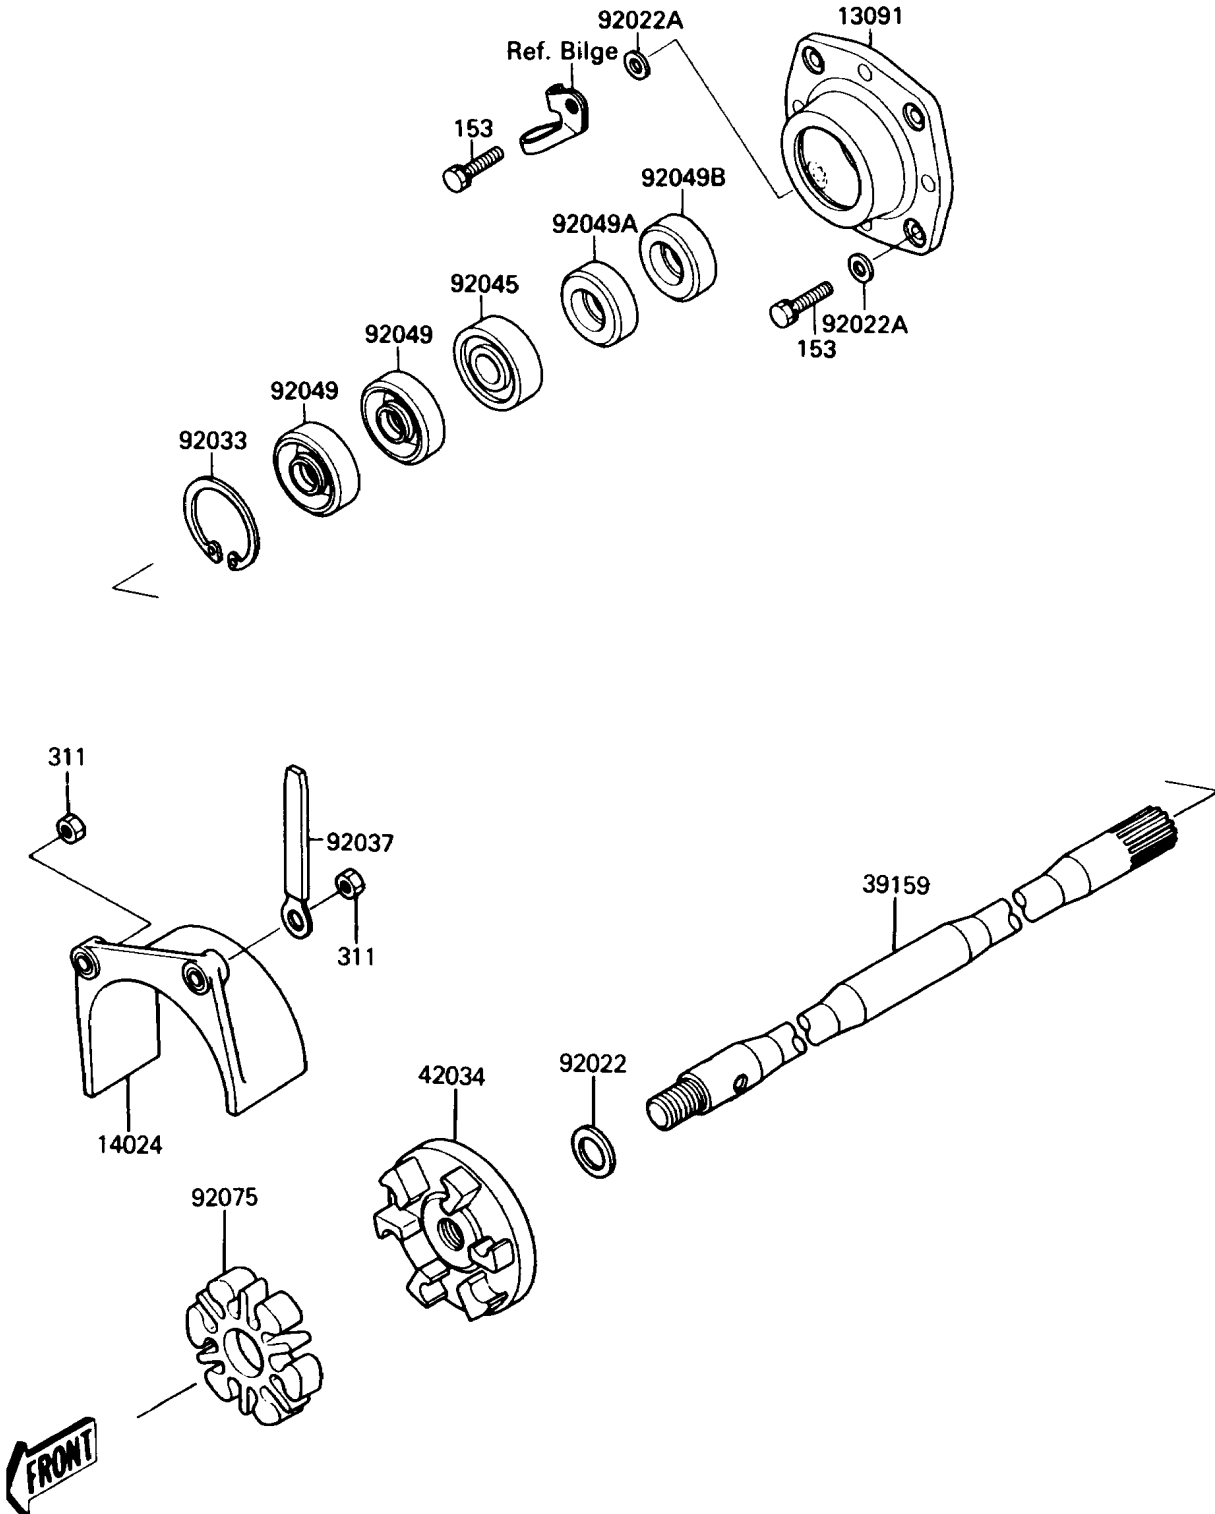

1988 X2

PARTS DIAGRAM

Drive Shaft

E3134-0004

1988 X2

PARTS LIST

Drive Shaft

Kawasaki

Let the Good Times Roll®

ITEM NAME

PART NUMBER

QUANTITY
