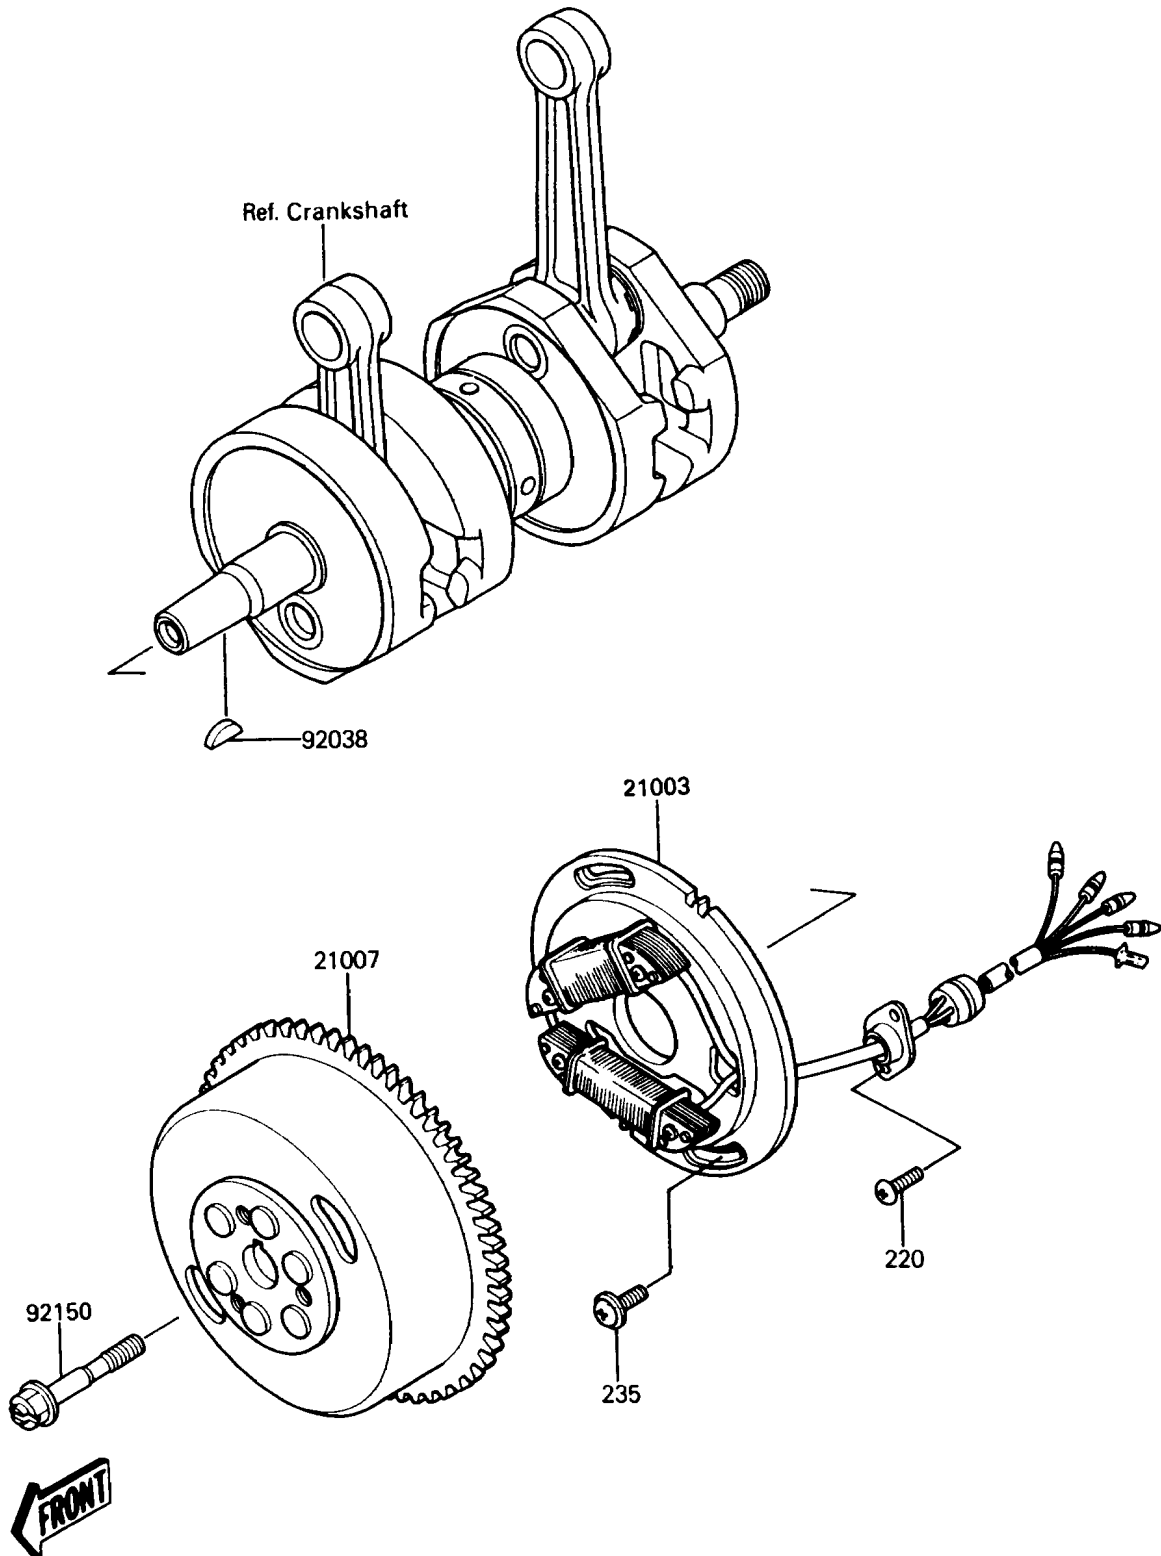

1988 X2

PARTS DIAGRAM

Generator

E1810-0153

1988 X2

PARTS LIST

Generator

Kawasaki

Let the Good Times Roll®

ITEM NAME

PART NUMBER

QUANTITY
