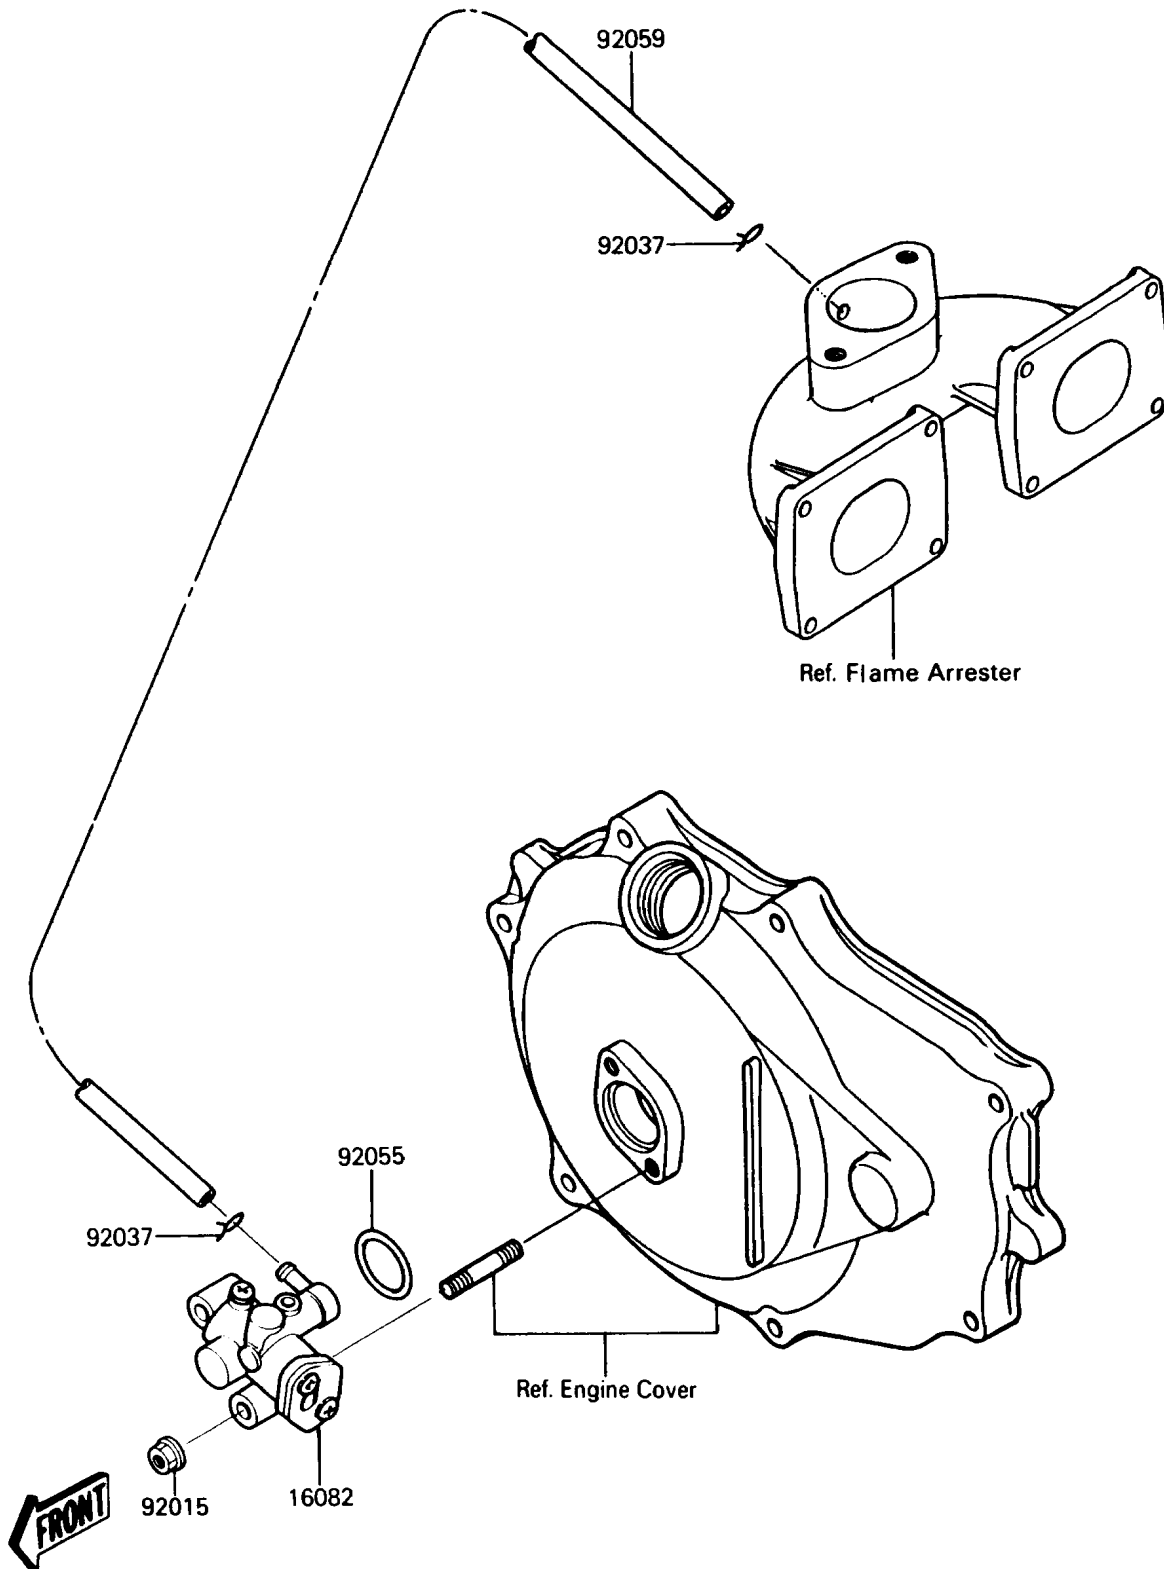

1988 X2

PARTS DIAGRAM

Oil Pump

E1710-0078

1988 X2

PARTS LIST

Oil Pump

Kawasaki

Let the Good Times Roll®

ITEM NAME

PART NUMBER

QUANTITY
