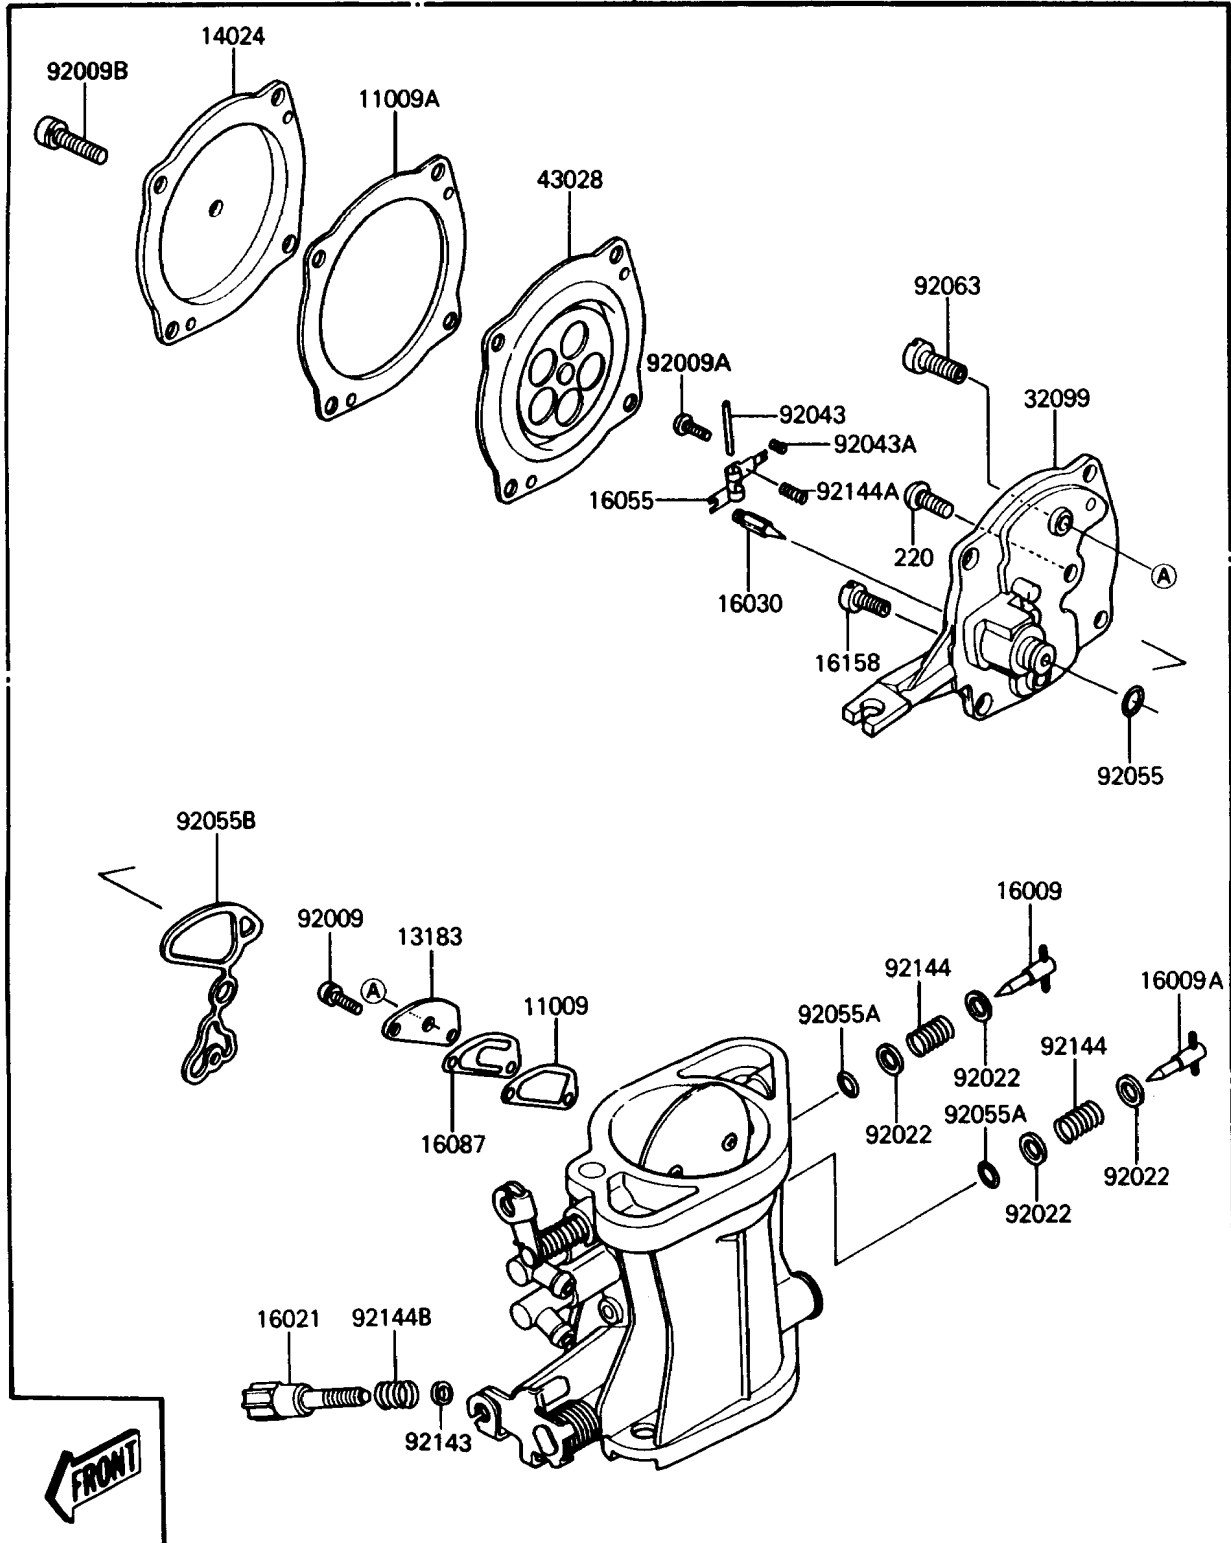

1988 X2

PARTS DIAGRAM

Carburetor

15001

E1611-0216

1988 X2

PARTS LIST

Carburetor

Kawasaki

Let the Good Times Roll®

ITEM NAME

PART NUMBER

QUANTITY
