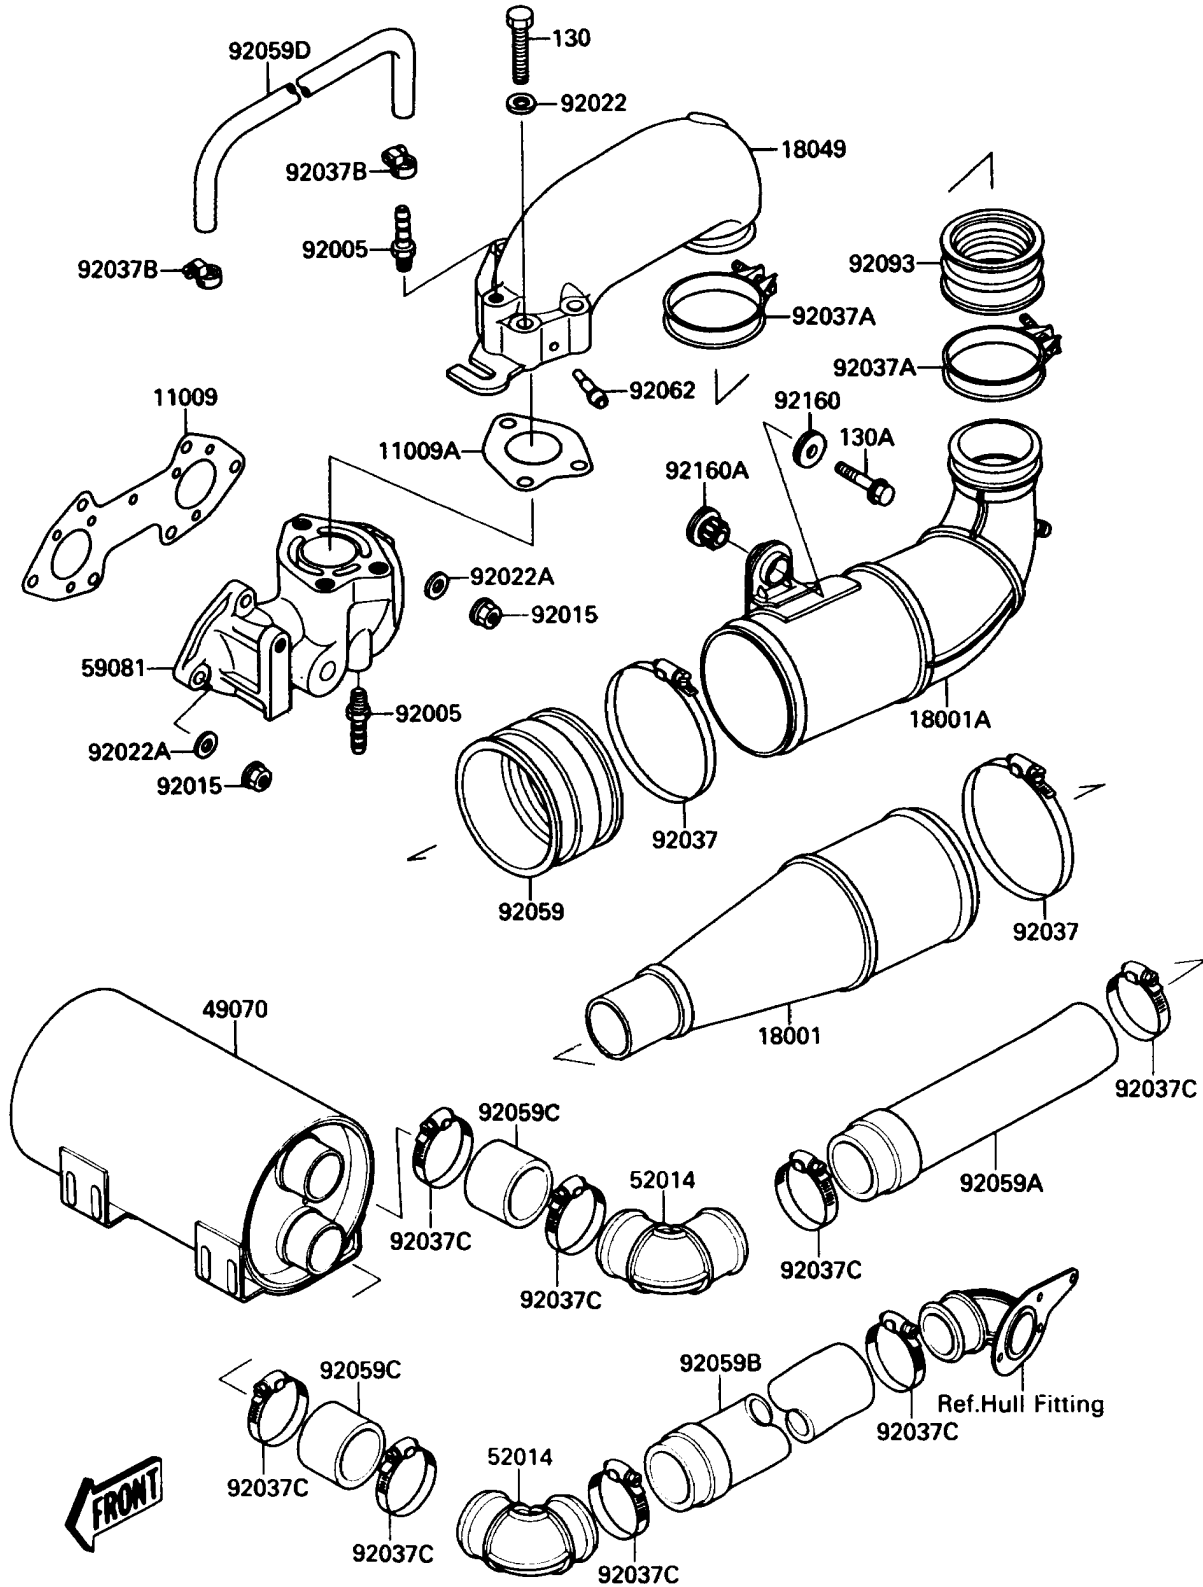

1988 X2

PARTS DIAGRAM

Muffler(s)

E1140-0289

1988 X2

PARTS LIST

Muffler(s)

Kawasaki

Let the Good Times Roll®

ITEM NAME

PART NUMBER

QUANTITY
