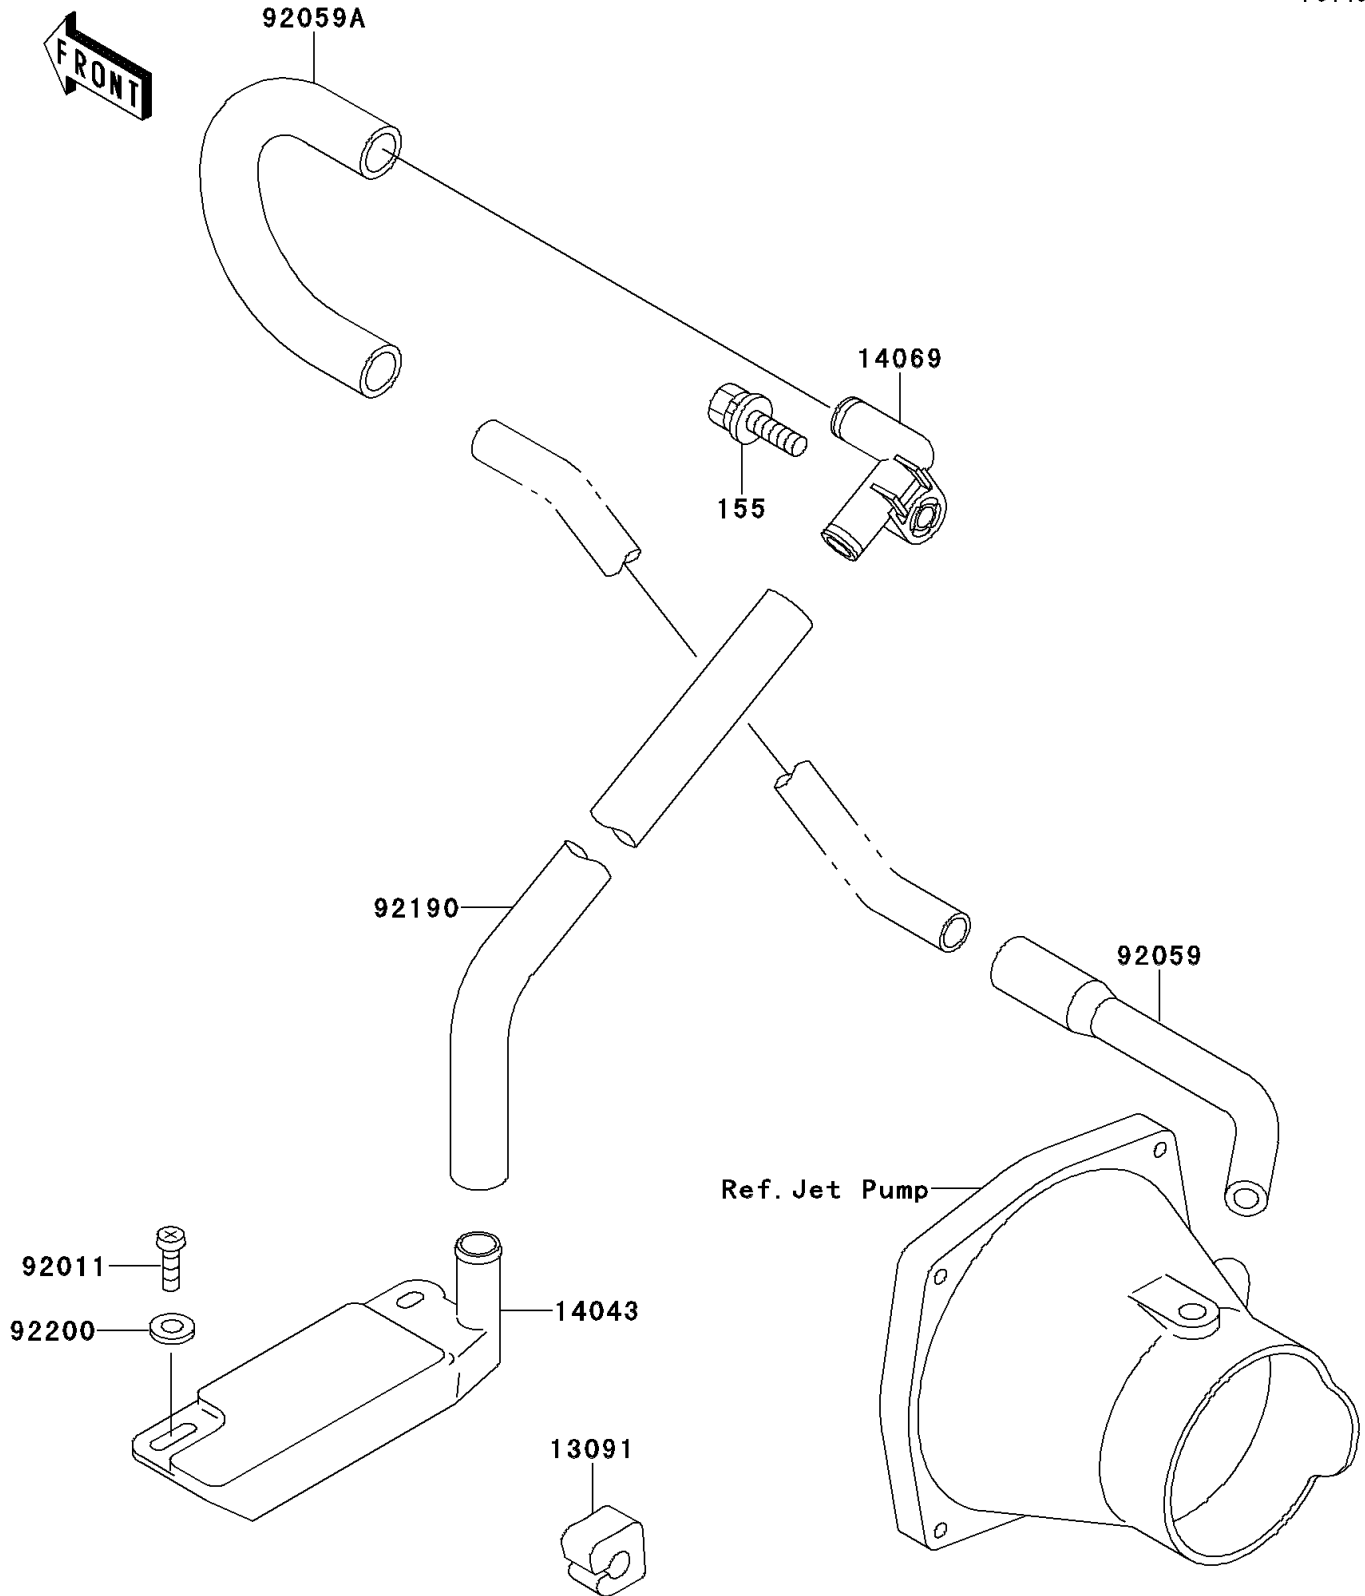

1995 X2

PARTS DIAGRAM

Bilge System

F3145

1995 X2

PARTS LIST

Bilge System

Kawasaki

Let the Good Times Roll®

ITEM NAME

PART NUMBER

QUANTITY
