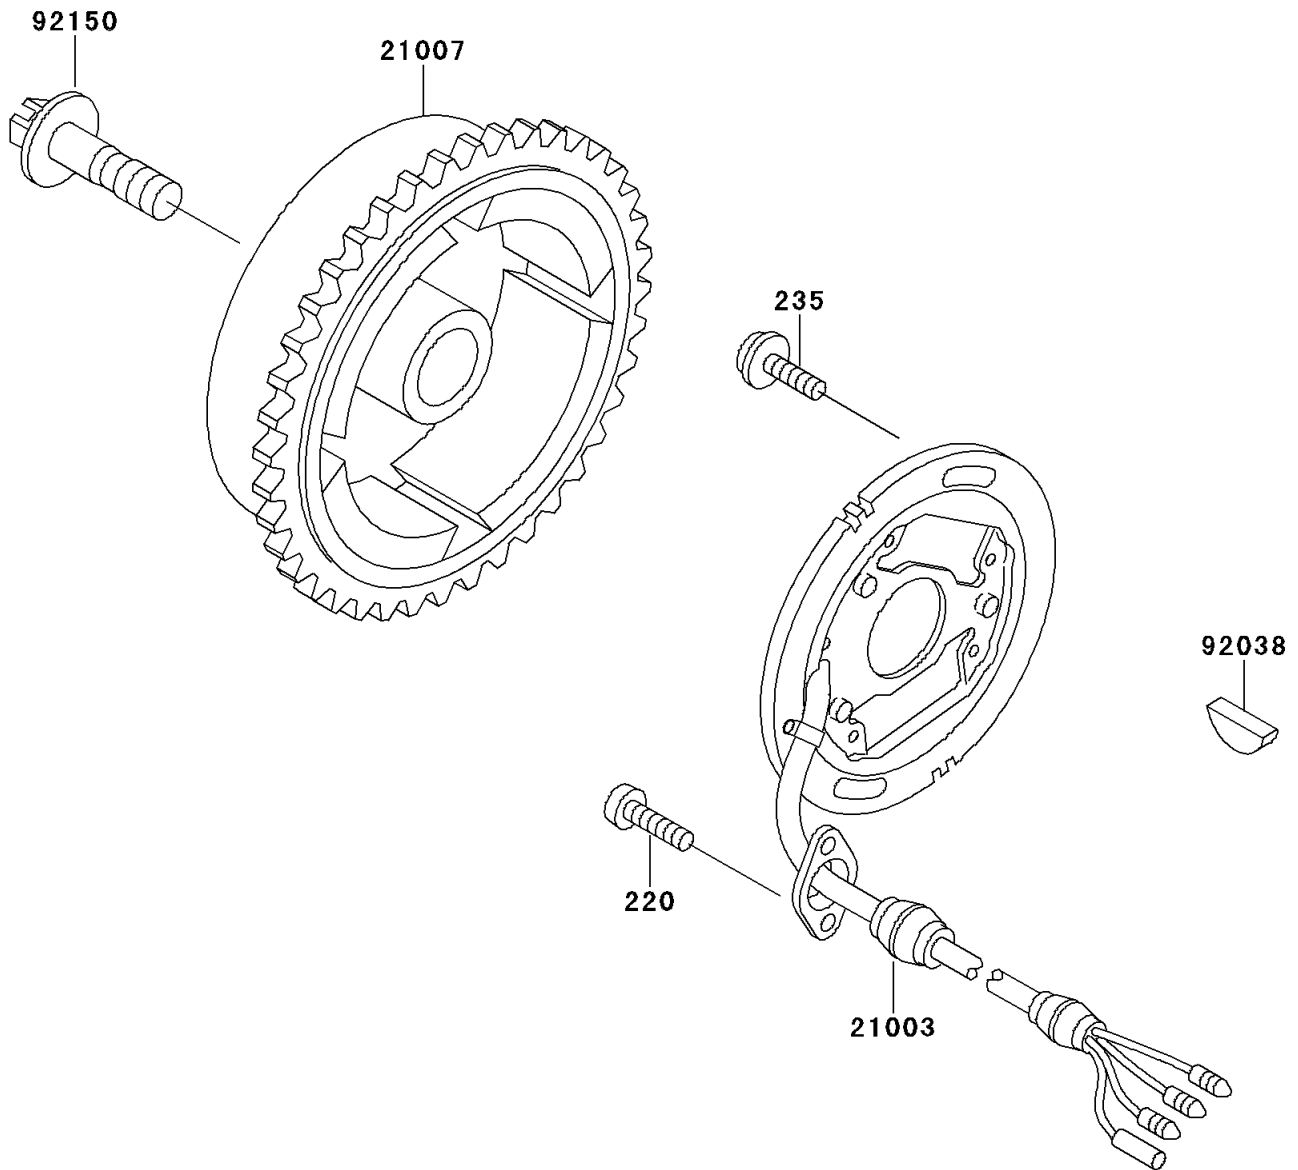

1995 X2

PARTS DIAGRAM

Generator

E1810

1995 X2

PARTS LIST

Generator

ITEM NAME	PART NUMBER	QUANTITY
SCREW-PAN-CROS (Ref # 220)	220B0512	2
SCREW-PAN-WP-CROS (Ref # 235)	235B0616	2
STATOR (Ref # 21003)	21003-3716	1
ROTOR,MAGNETO (Ref # 21007)	21007-3709	1
KEY,WOODRUFF (Ref # 92038)	92038-001	1
BOLT (Ref # 92150)	92150-3806	1