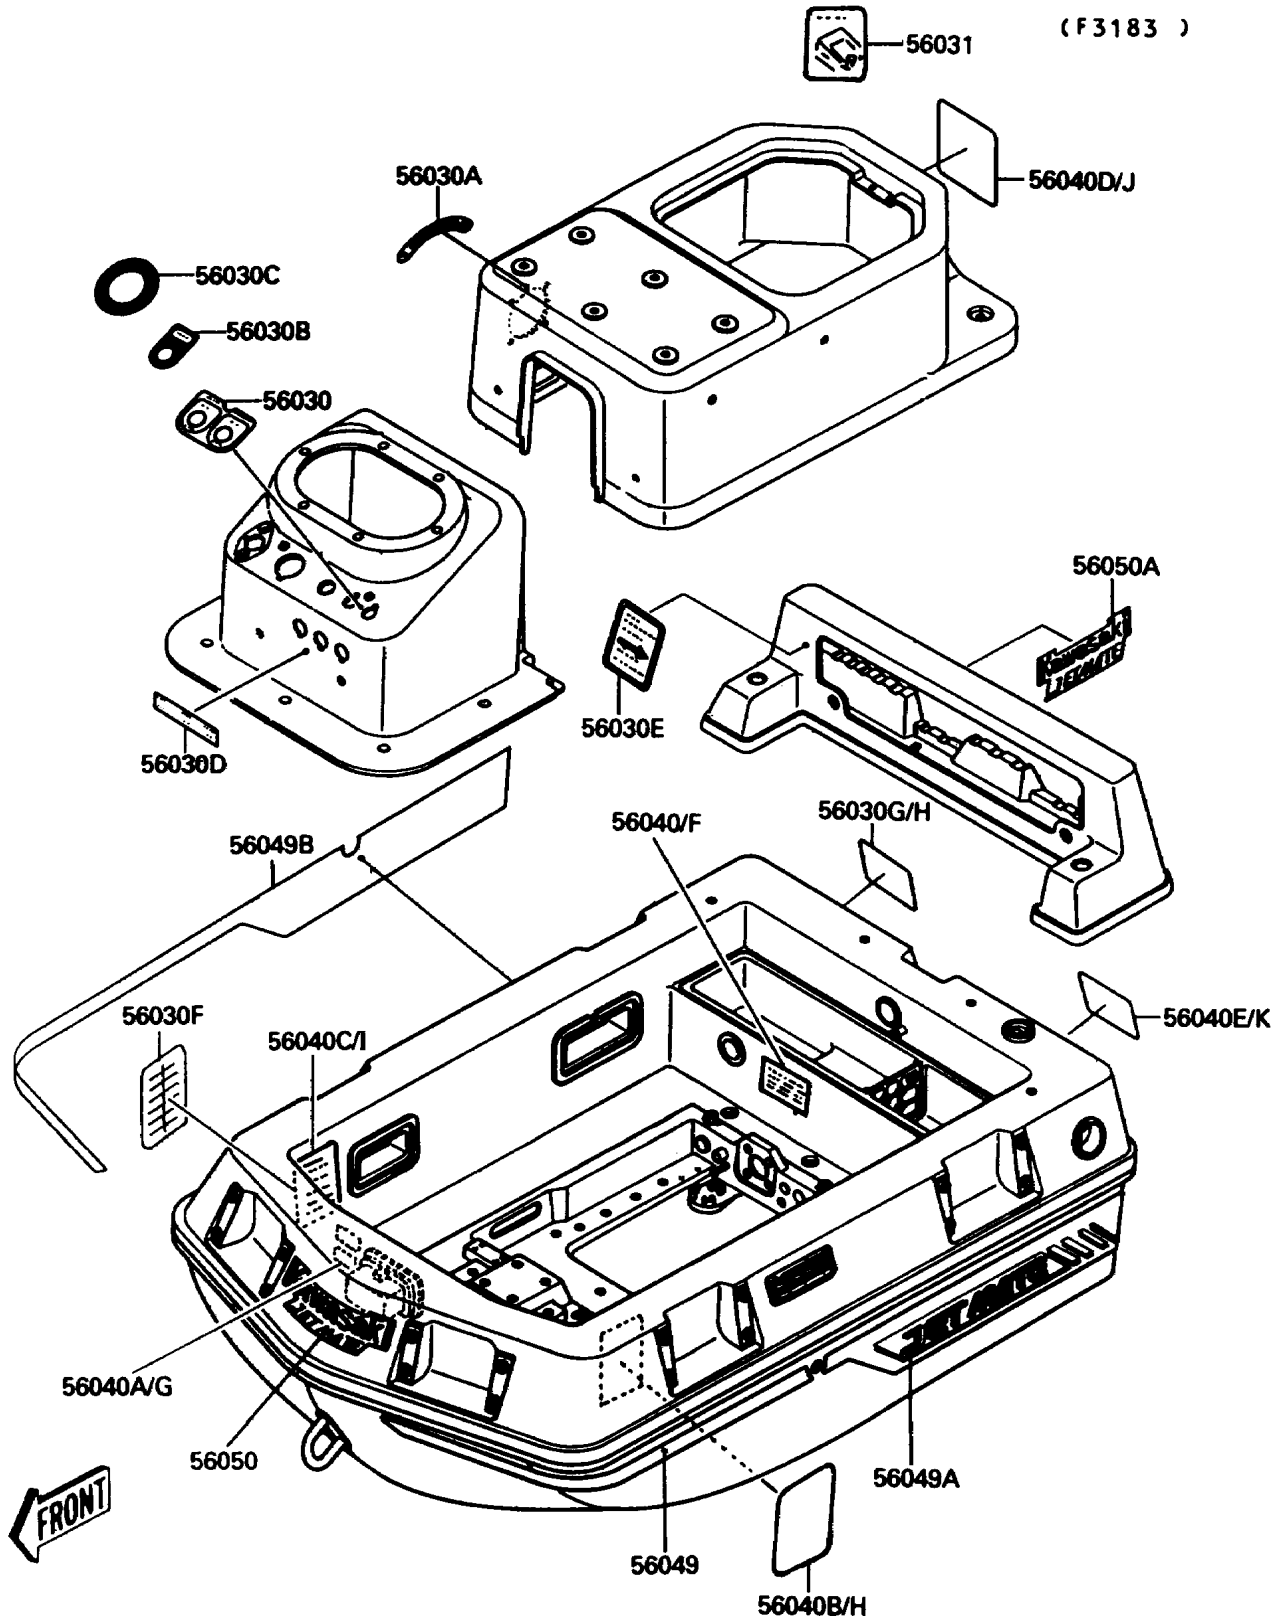

1992 Jet Mate

PARTS DIAGRAM

Label

Kawasaki

Let the Good Times Roll®

1992 Jet Mate

PARTS LIST

Label

ITEM NAME

PART NUMBER

QUANTITY
