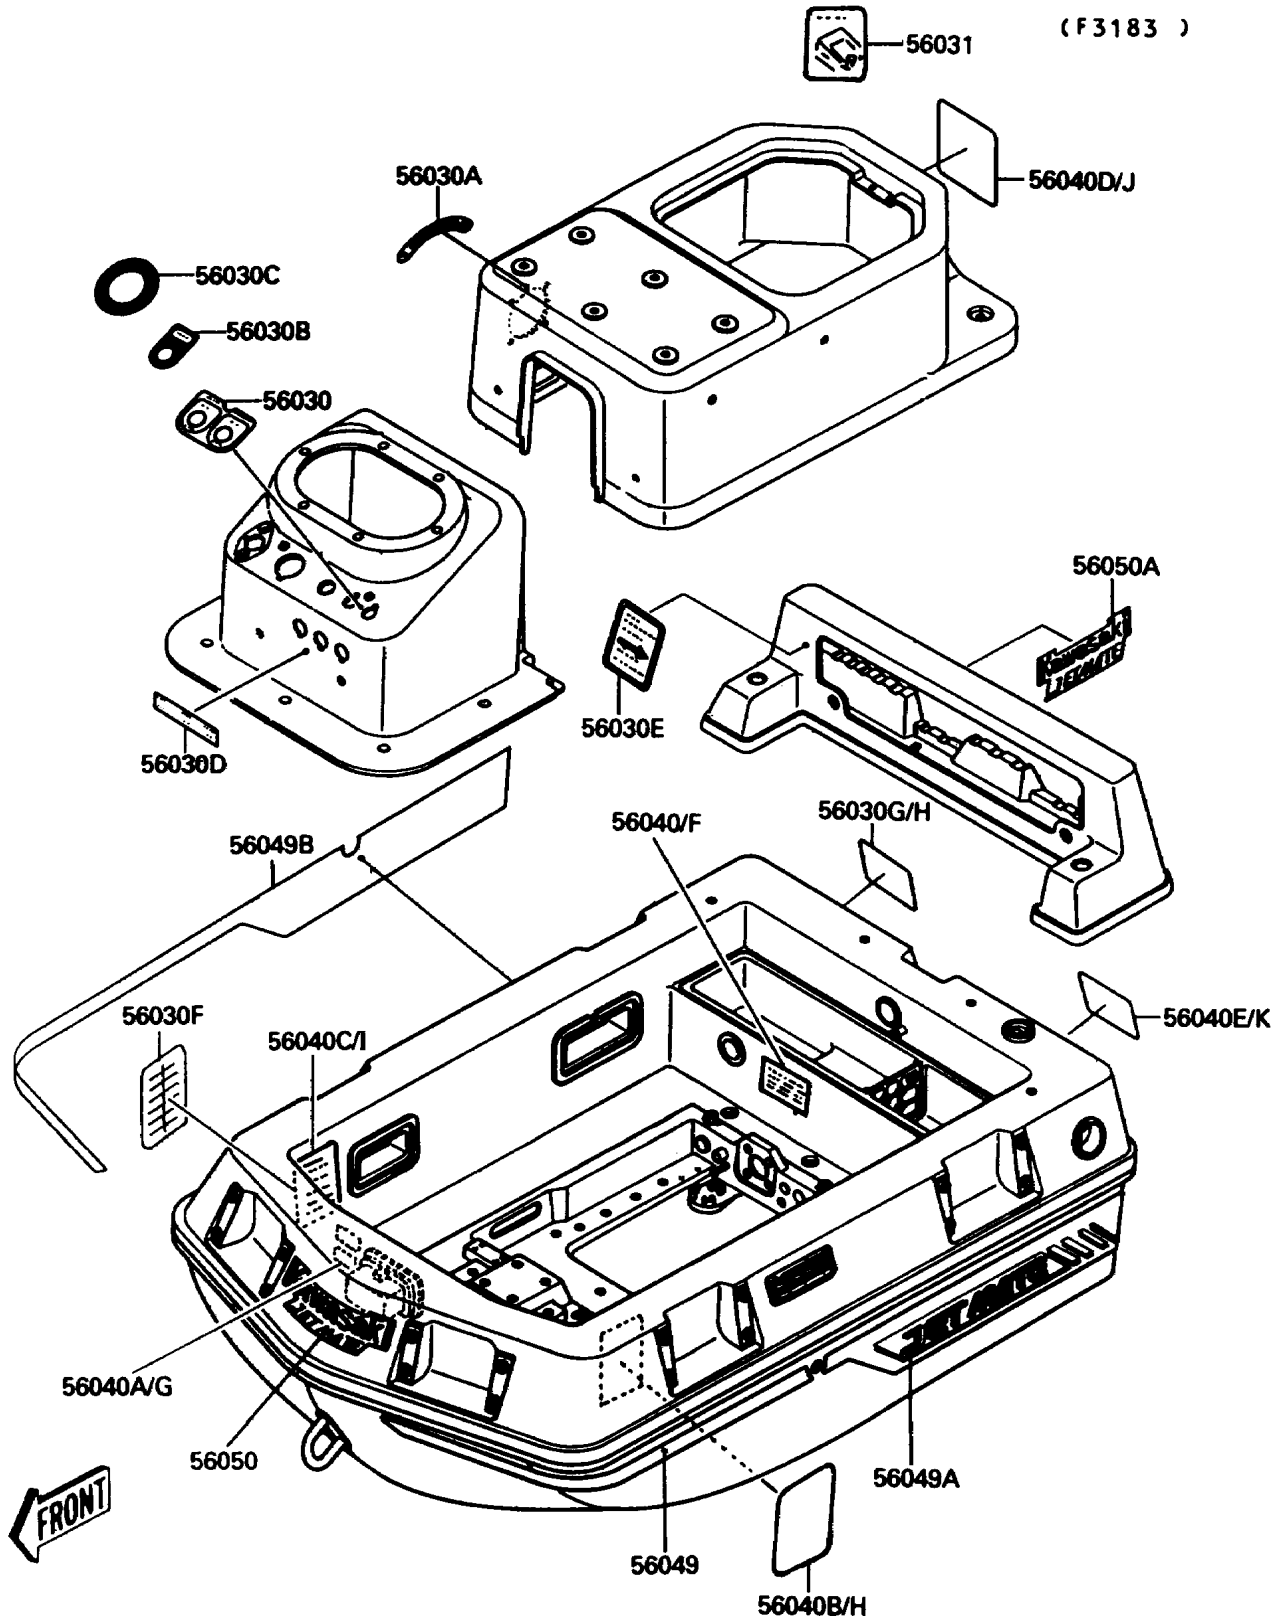

1991 Jet Mate

PARTS DIAGRAM

Label

Kawasaki

Let the Good Times Roll®

1991 Jet Mate

PARTS LIST

Label

ITEM NAME

PART NUMBER

QUANTITY
