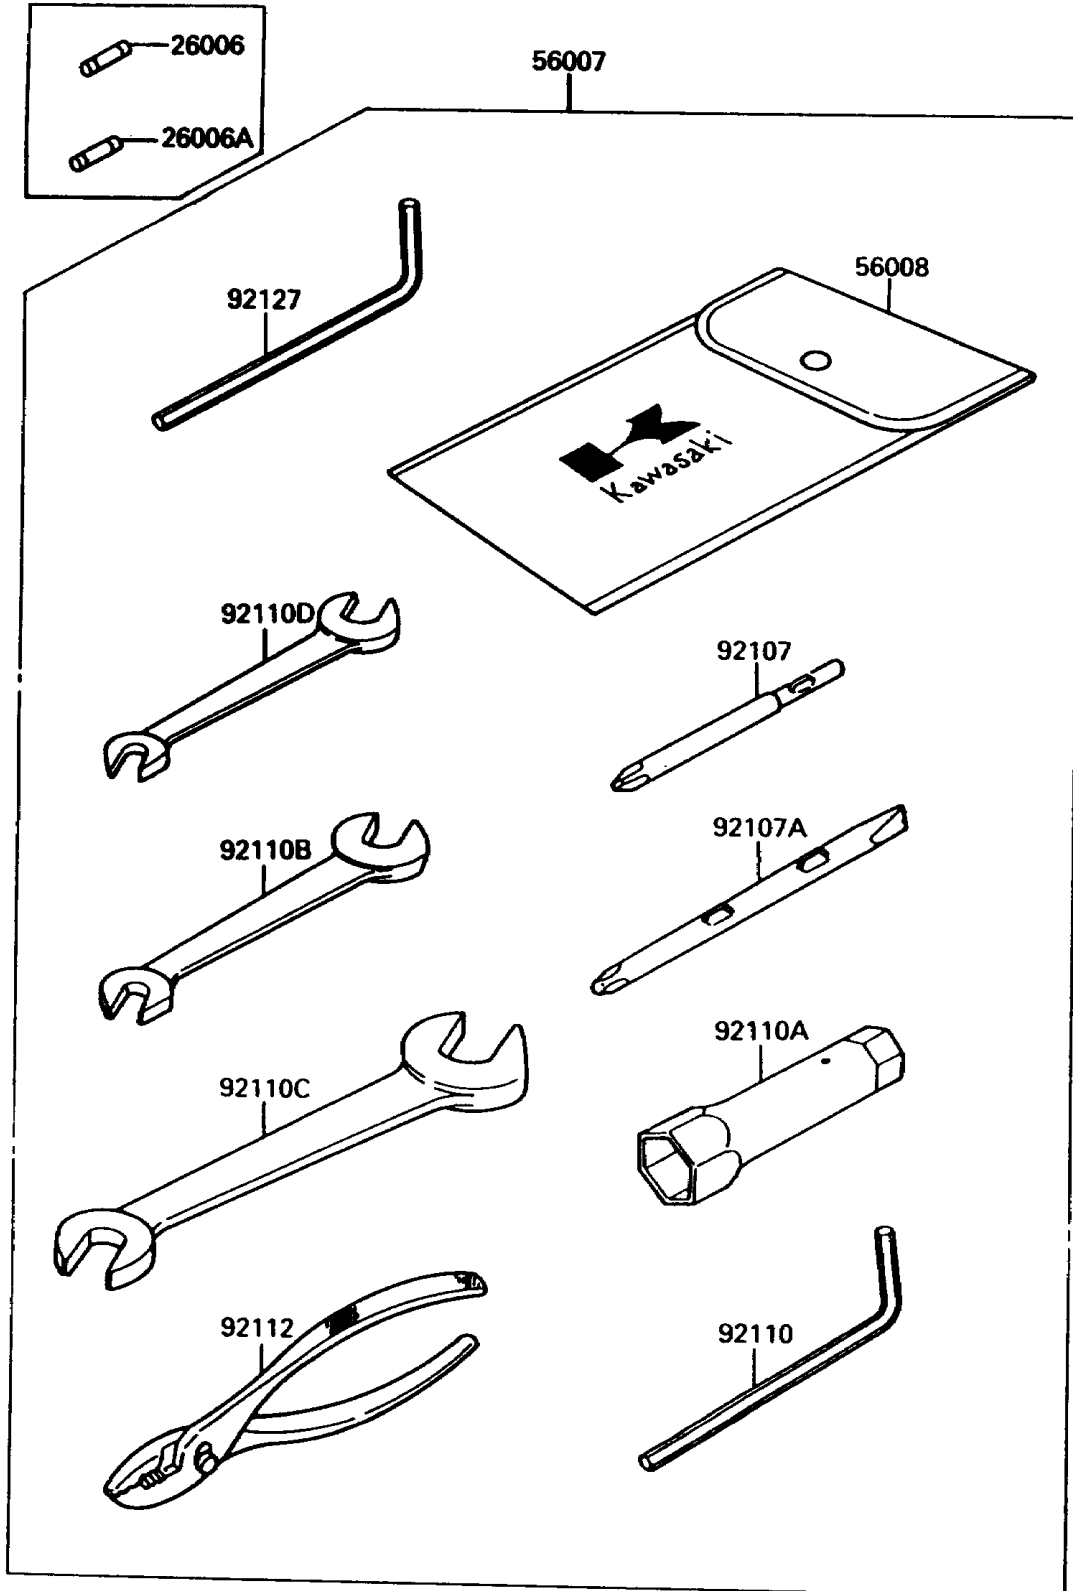

1991 Jet Mate

PARTS DIAGRAM

Tool

(F3182

1991 Jet Mate

PARTS LIST

Tool

ITEM NAME

PART NUMBER

QUANTITY
