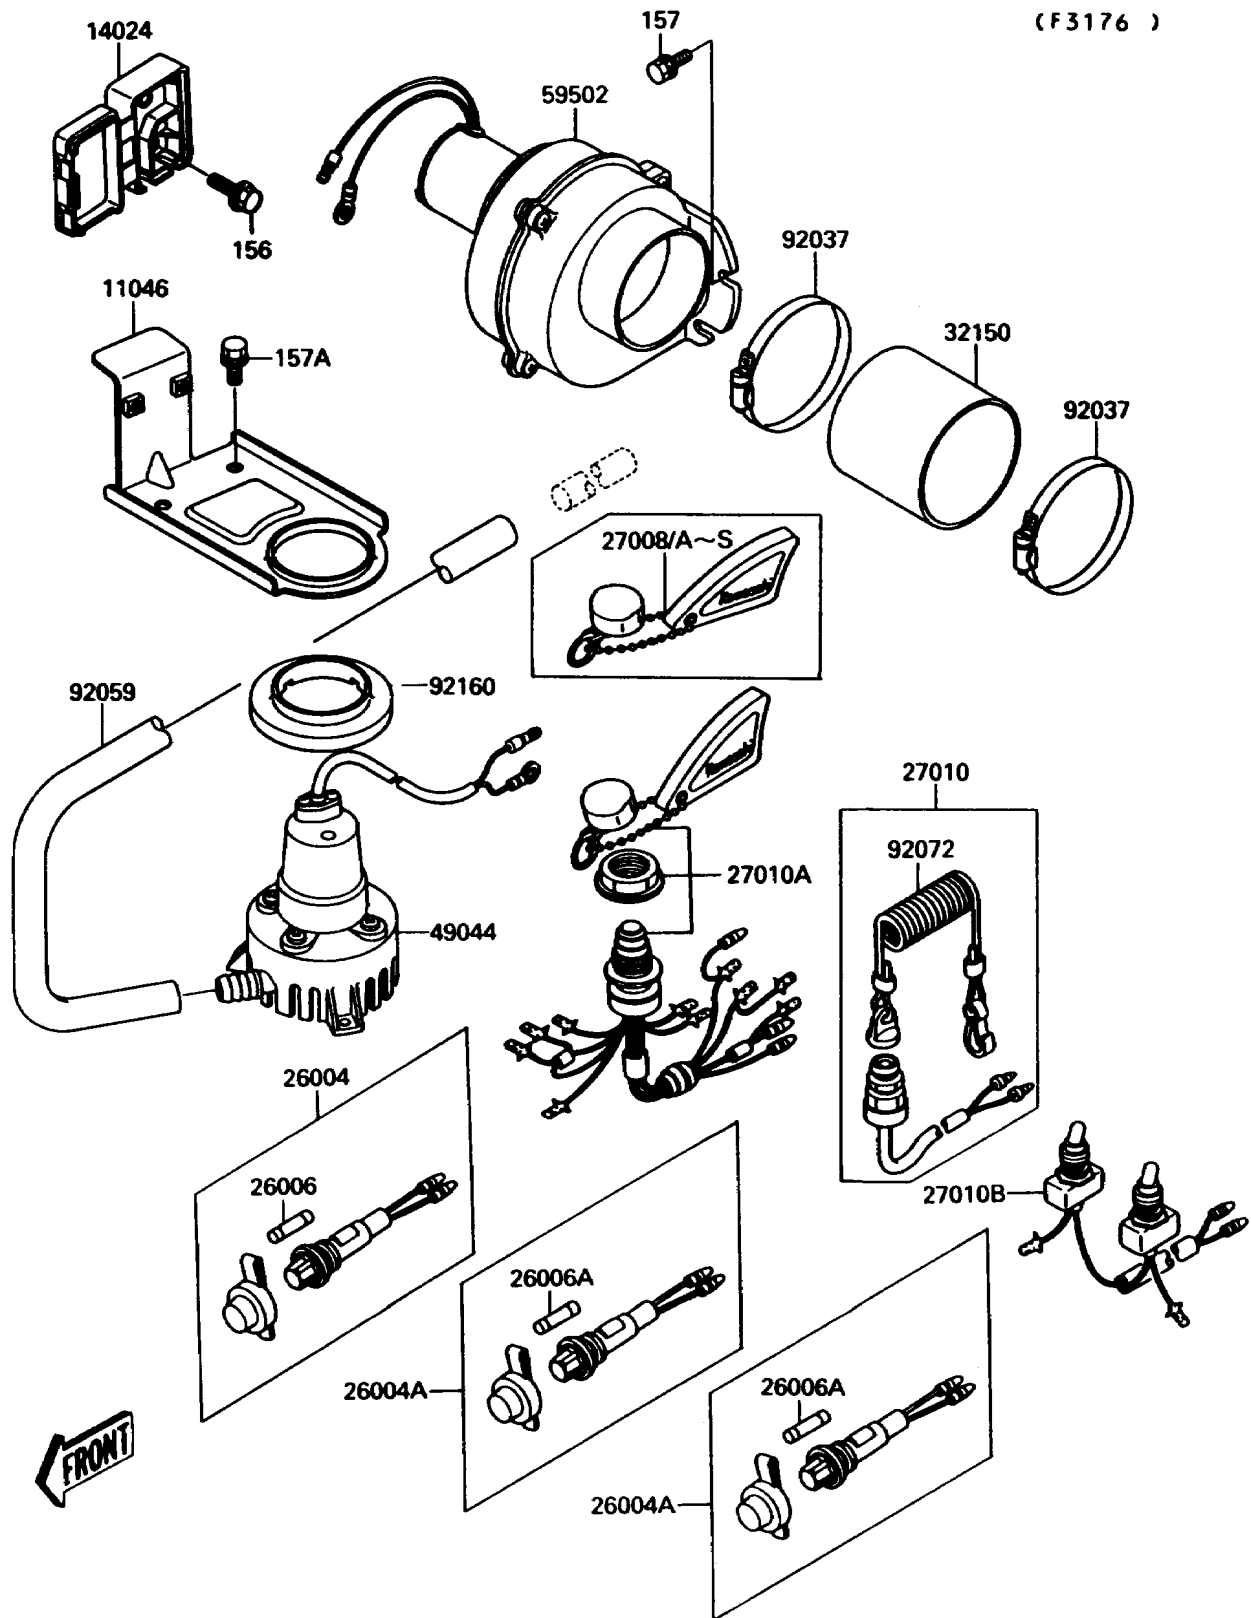

1992 Jet Mate

PARTS DIAGRAM

Bilge Pump

1992 Jet Mate

PARTS LIST

Bilge Pump

Kawasaki

Let the Good Times Roll®

ITEM NAME

PART NUMBER

QUANTITY
