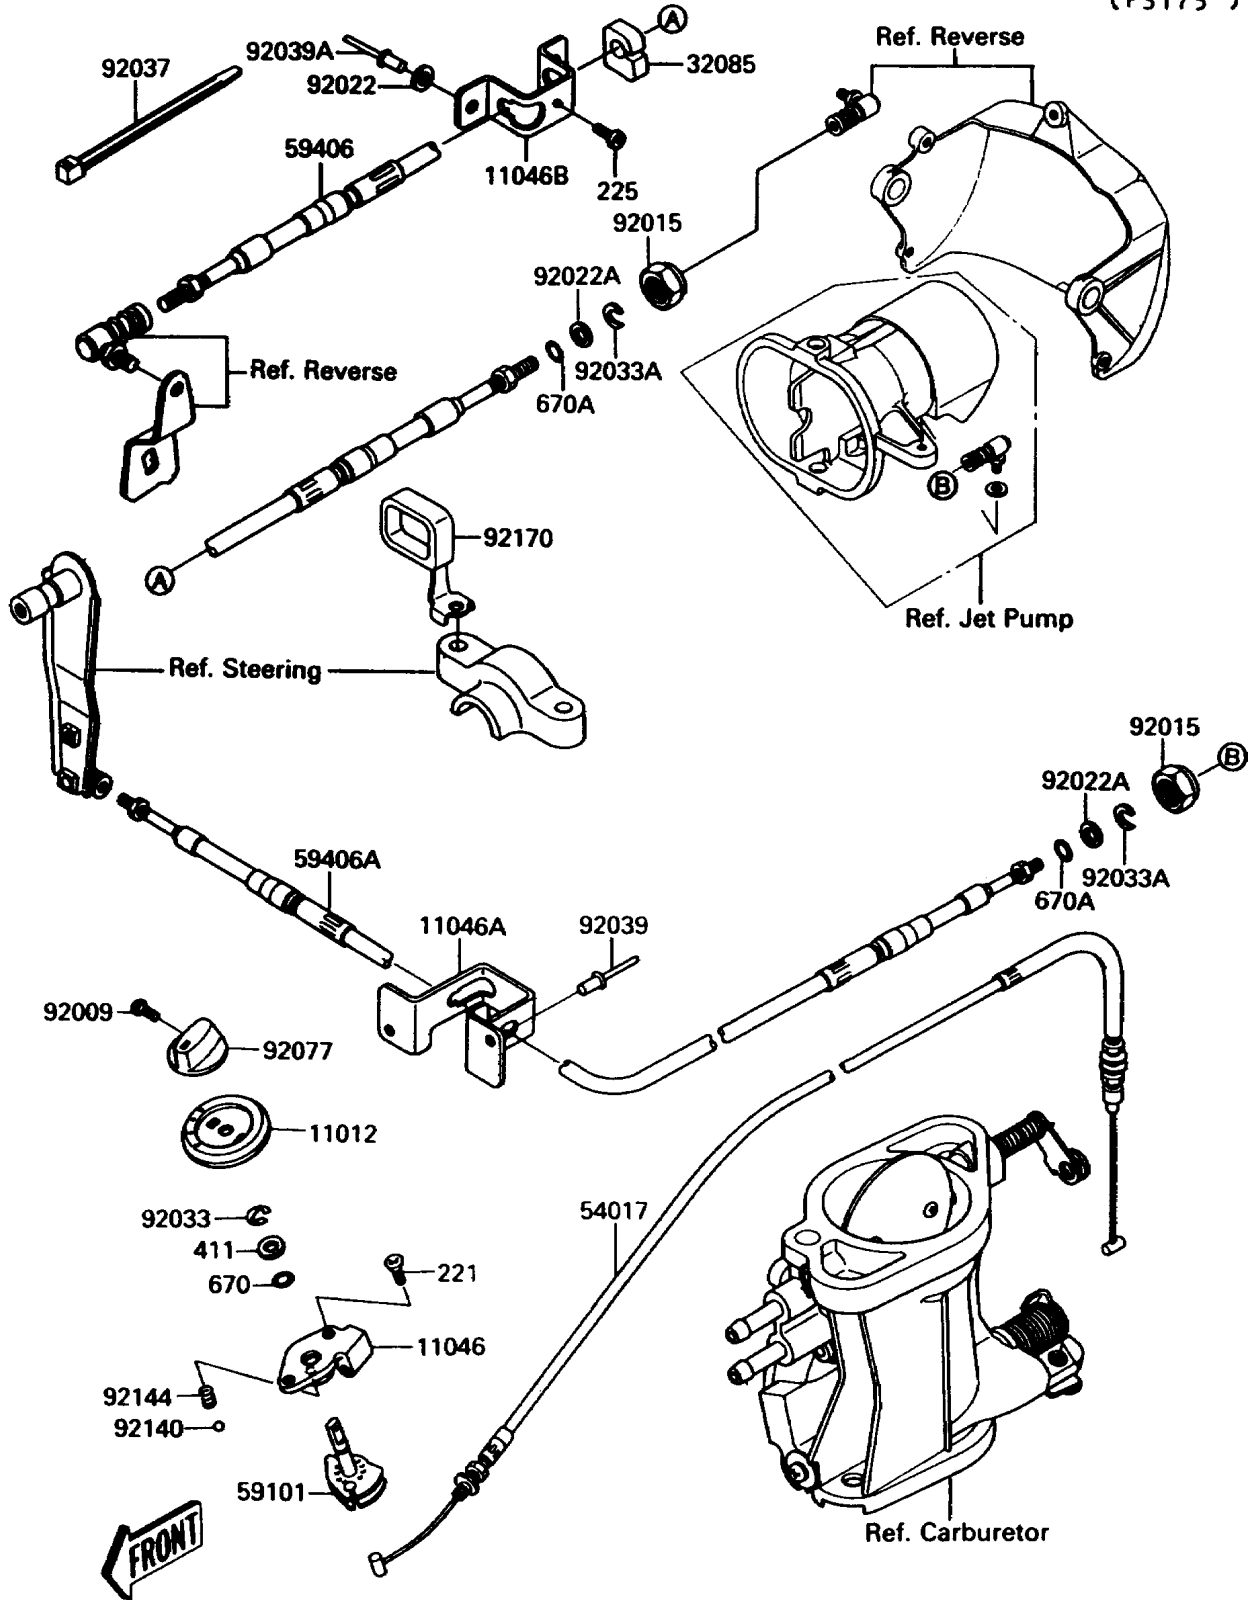

1992 Jet Mate

PARTS DIAGRAM

Cable

(F3175)

1992 Jet Mate

PARTS LIST

Cable

ITEM NAME

PART NUMBER

QUANTITY
