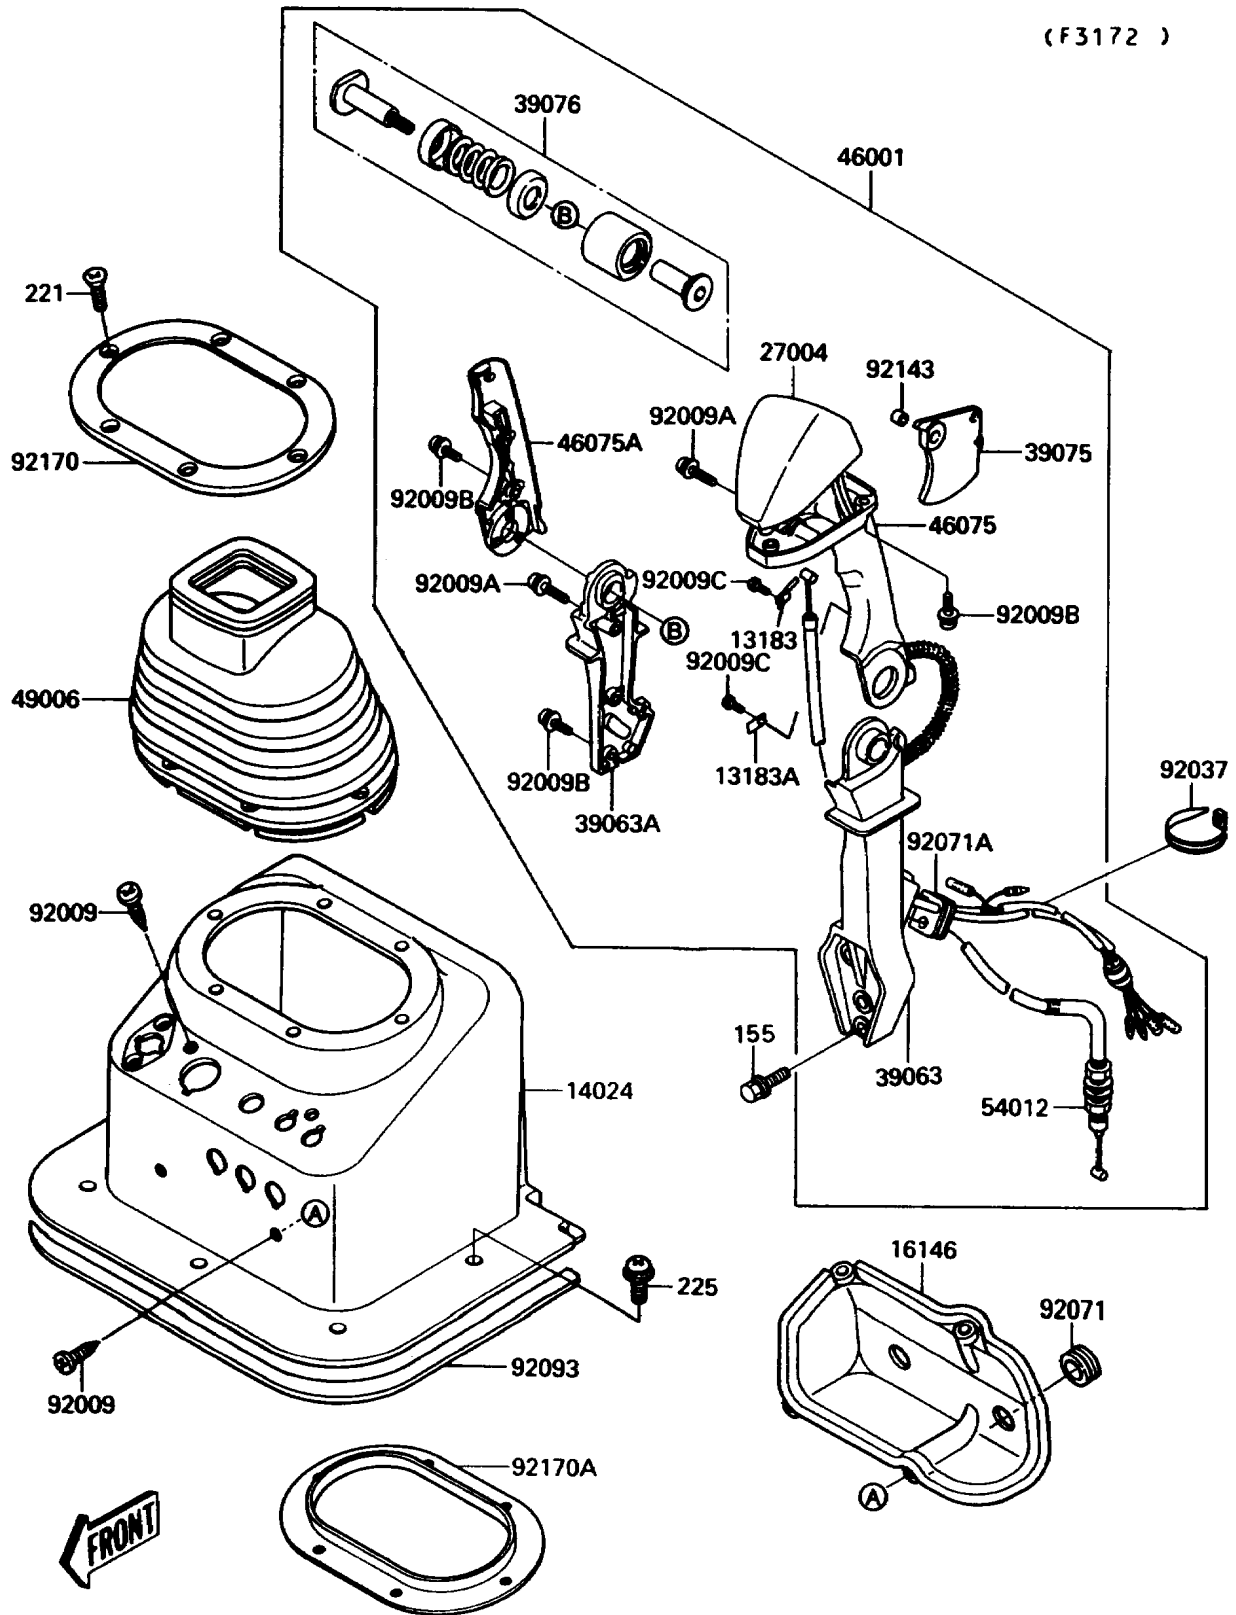

1991 Jet Mate

PARTS DIAGRAM

Handlebar

Kawasaki

Let the Good Times Roll®

1991 Jet Mate

PARTS LIST

Handlebar

Kawasaki

Let the Good Times Roll®

ITEM NAME

PART NUMBER

QUANTITY
