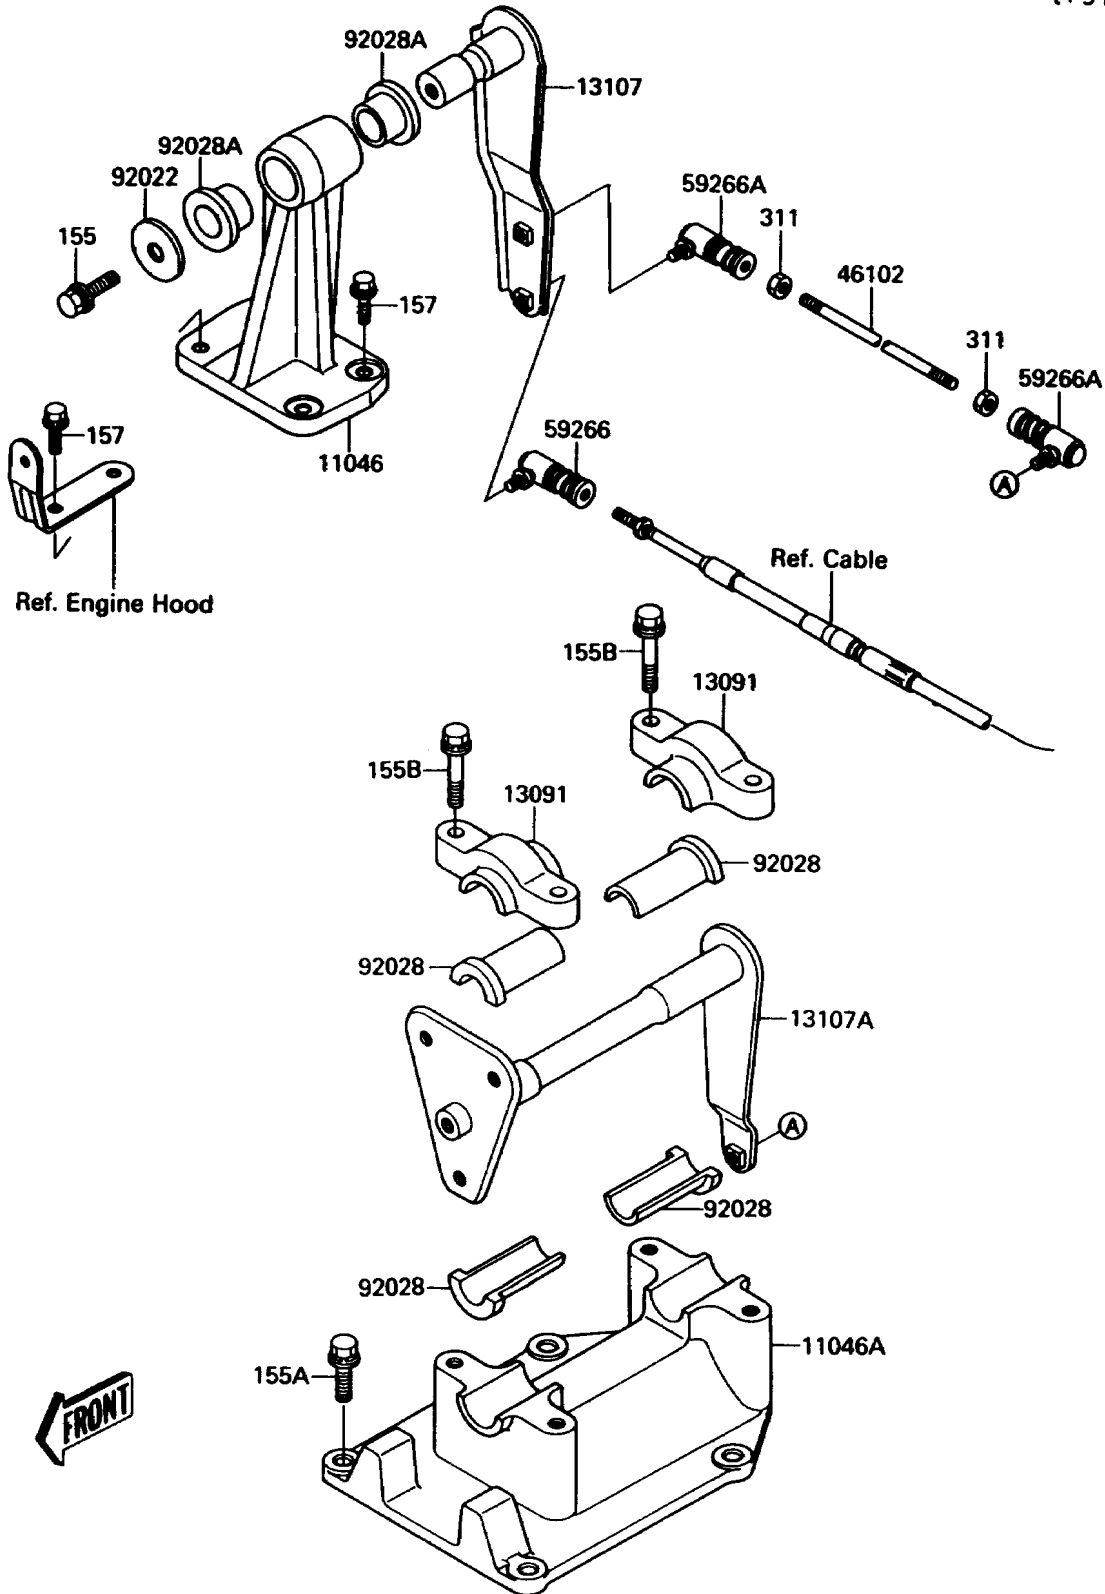

1992 Jet Mate

PARTS DIAGRAM

Handle Pole(Steering)

(F3171)

1992 Jet Mate

PARTS LIST

Handle Pole(Steering)

ITEM NAME

PART NUMBER

QUANTITY
