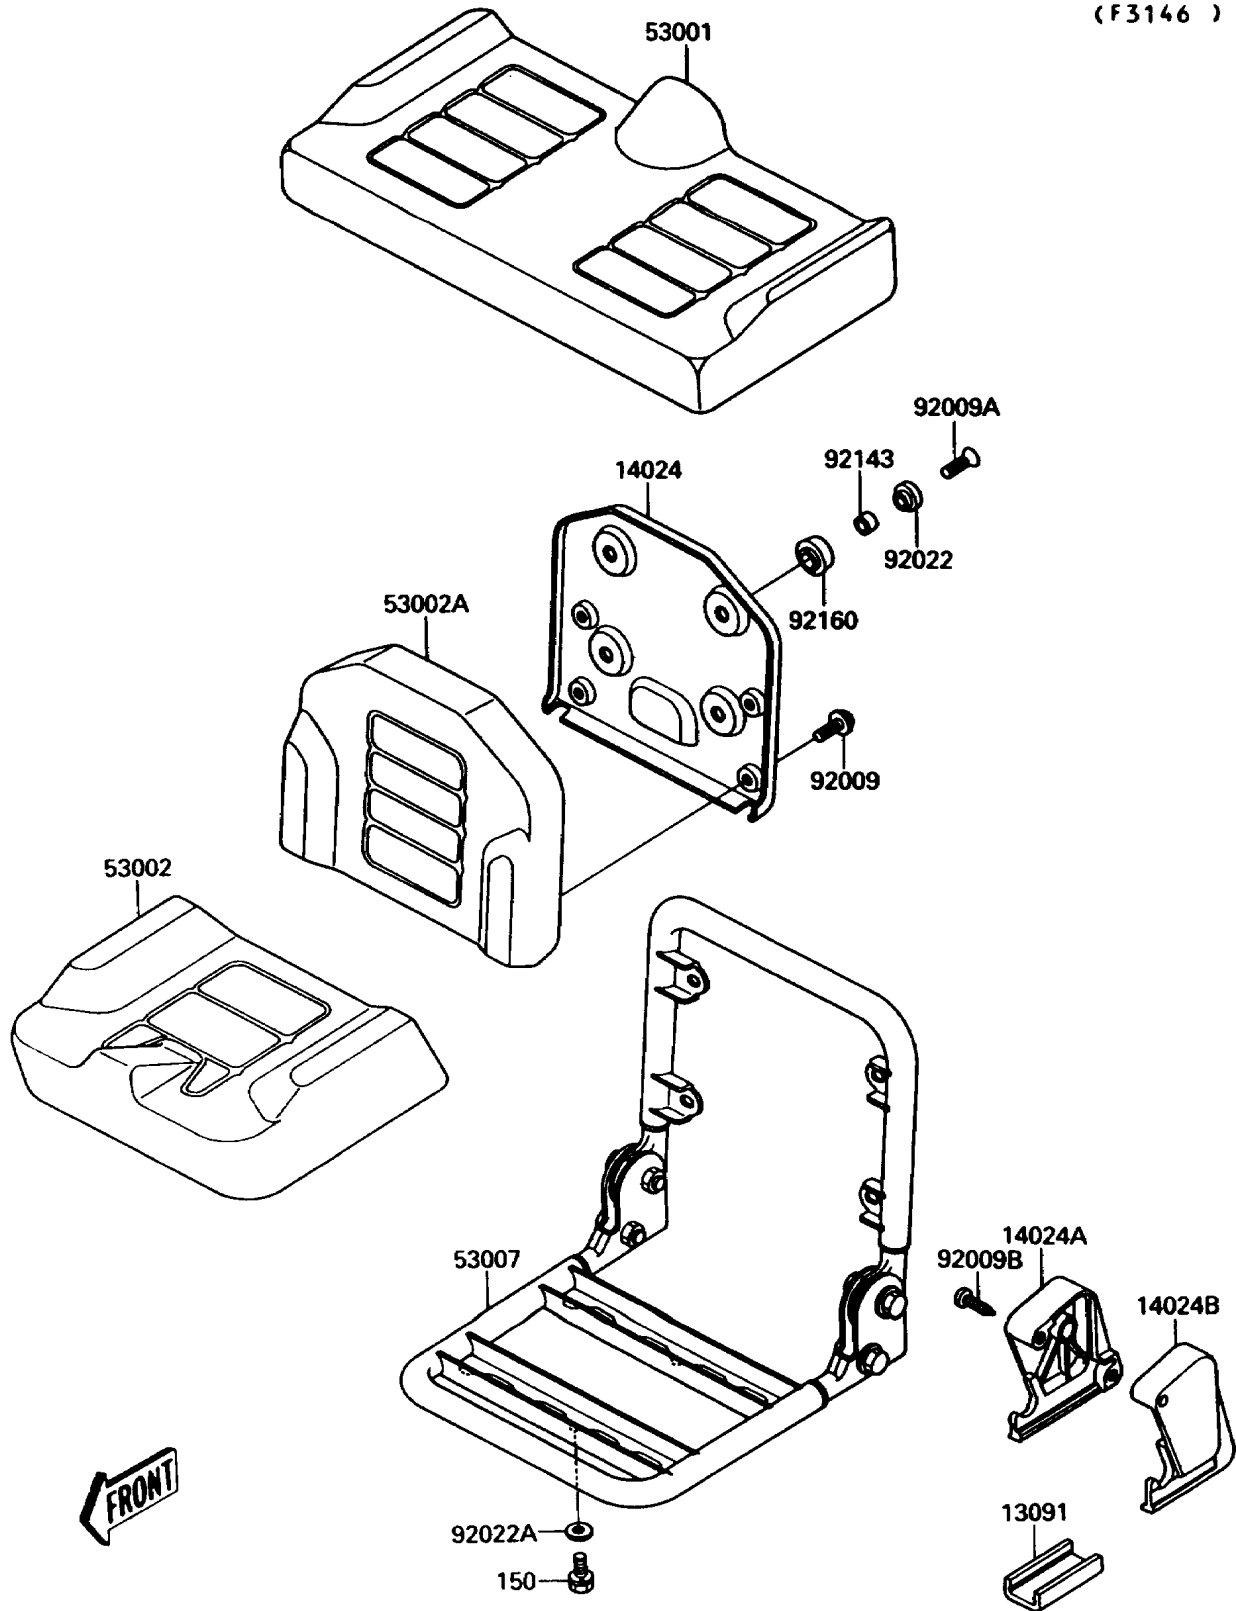

1991 Jet Mate

PARTS DIAGRAM

Seat

(F3146)

1991 Jet Mate

PARTS LIST

Seat

ITEM NAME

PART NUMBER

QUANTITY
