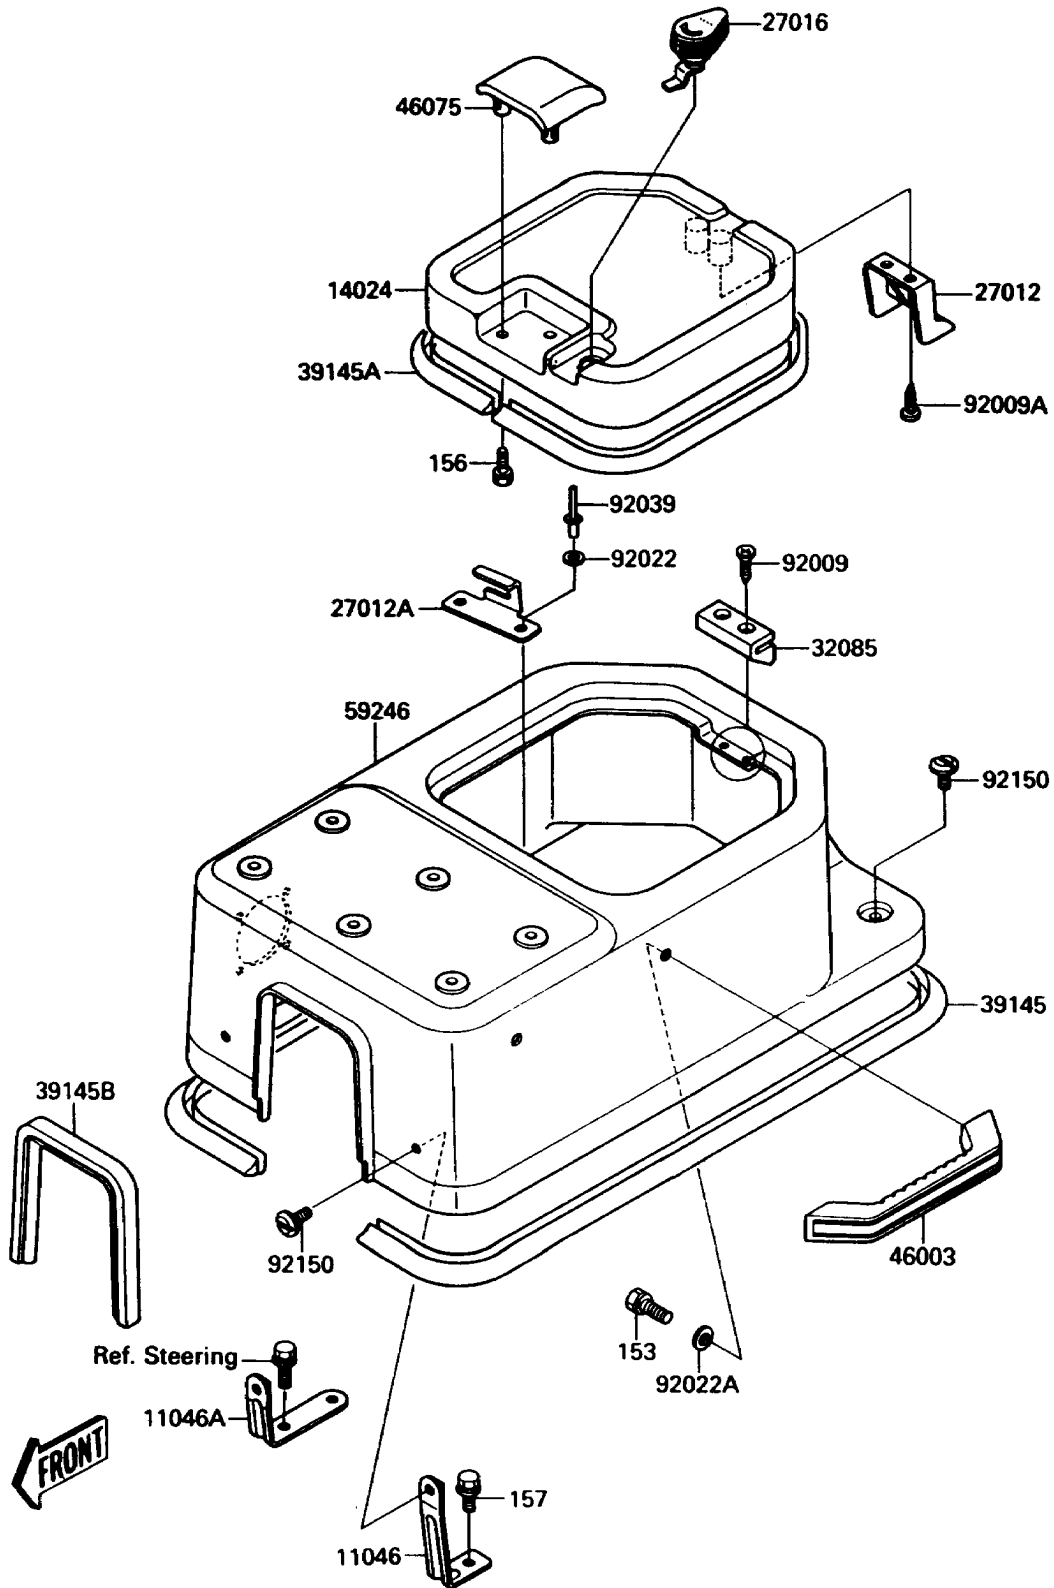

1991 Jet Mate

PARTS DIAGRAM

Engine Hood

(F3142)