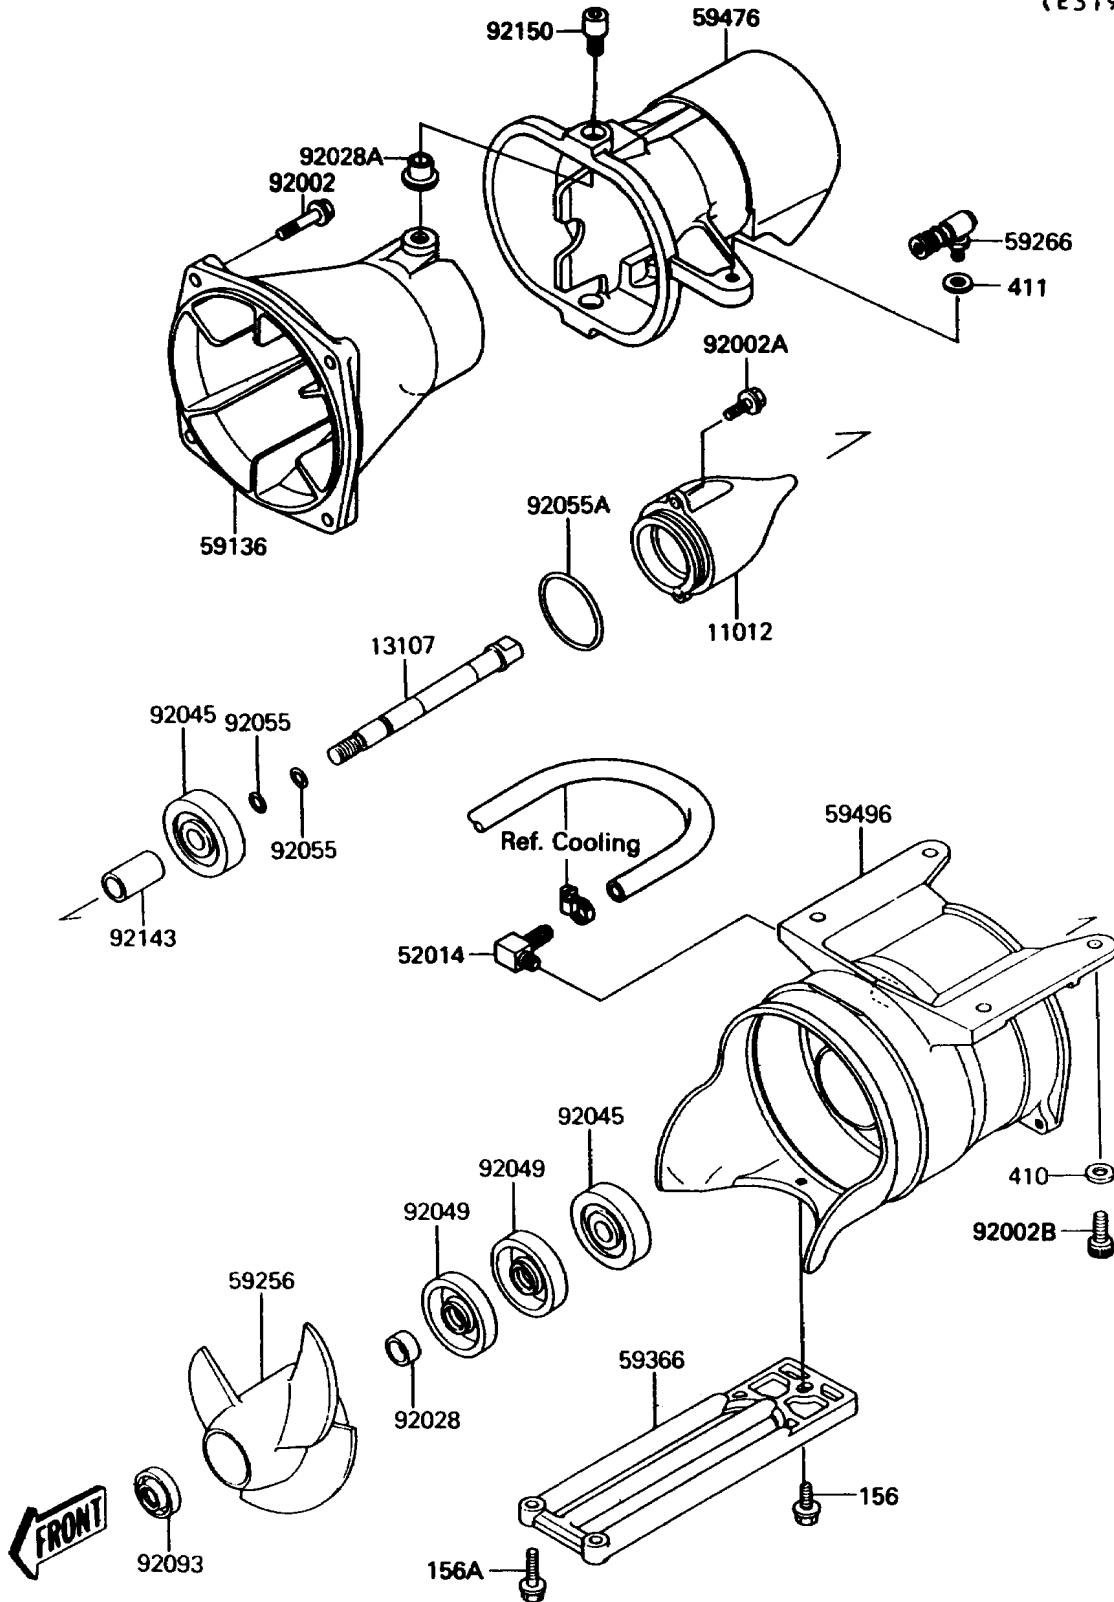

1992 Jet Mate

PARTS DIAGRAM

Jet Pump

(E3191)

1992 Jet Mate

PARTS LIST

Jet Pump

ITEM NAME

PART NUMBER

QUANTITY
