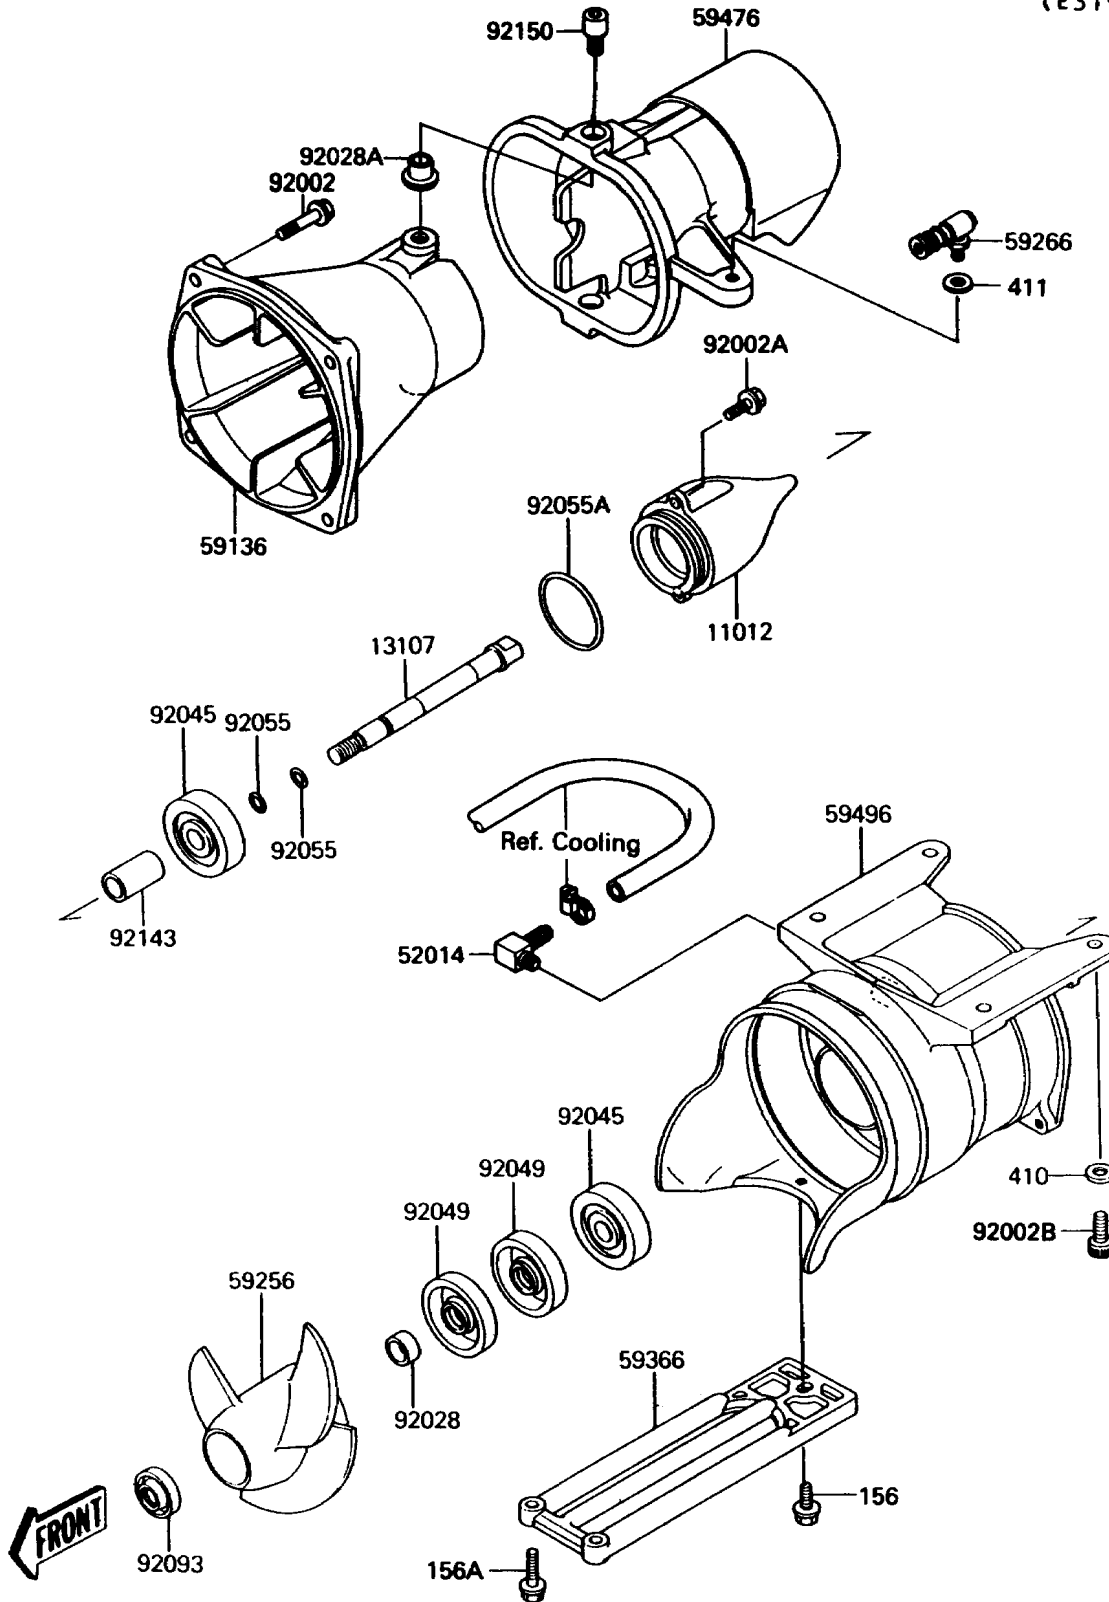

1991 Jet Mate

PARTS DIAGRAM

Jet Pump

(E3191)

1991 Jet Mate

PARTS LIST

Jet Pump

ITEM NAME

PART NUMBER

QUANTITY
