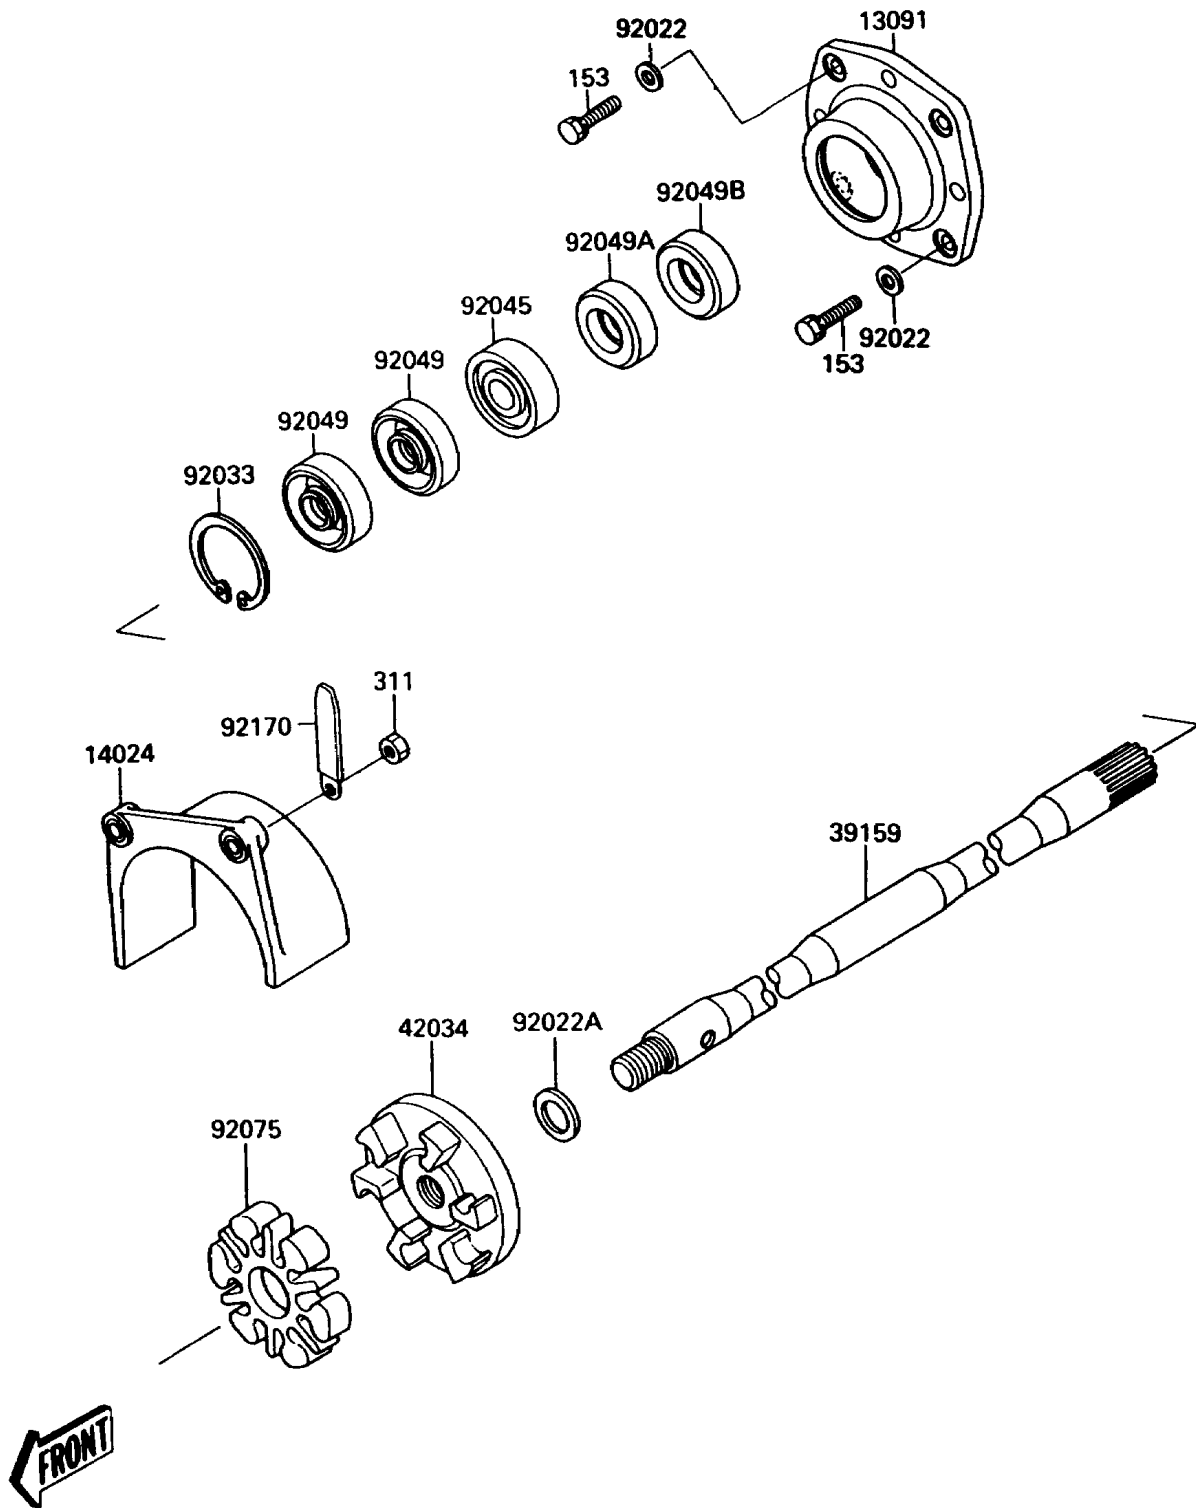

1992 Jet Mate

PARTS DIAGRAM

Drive Shaft

(E3134)

1992 Jet Mate

PARTS LIST

Drive Shaft

Kawasaki

Let the Good Times Roll®

ITEM NAME

PART NUMBER

QUANTITY
