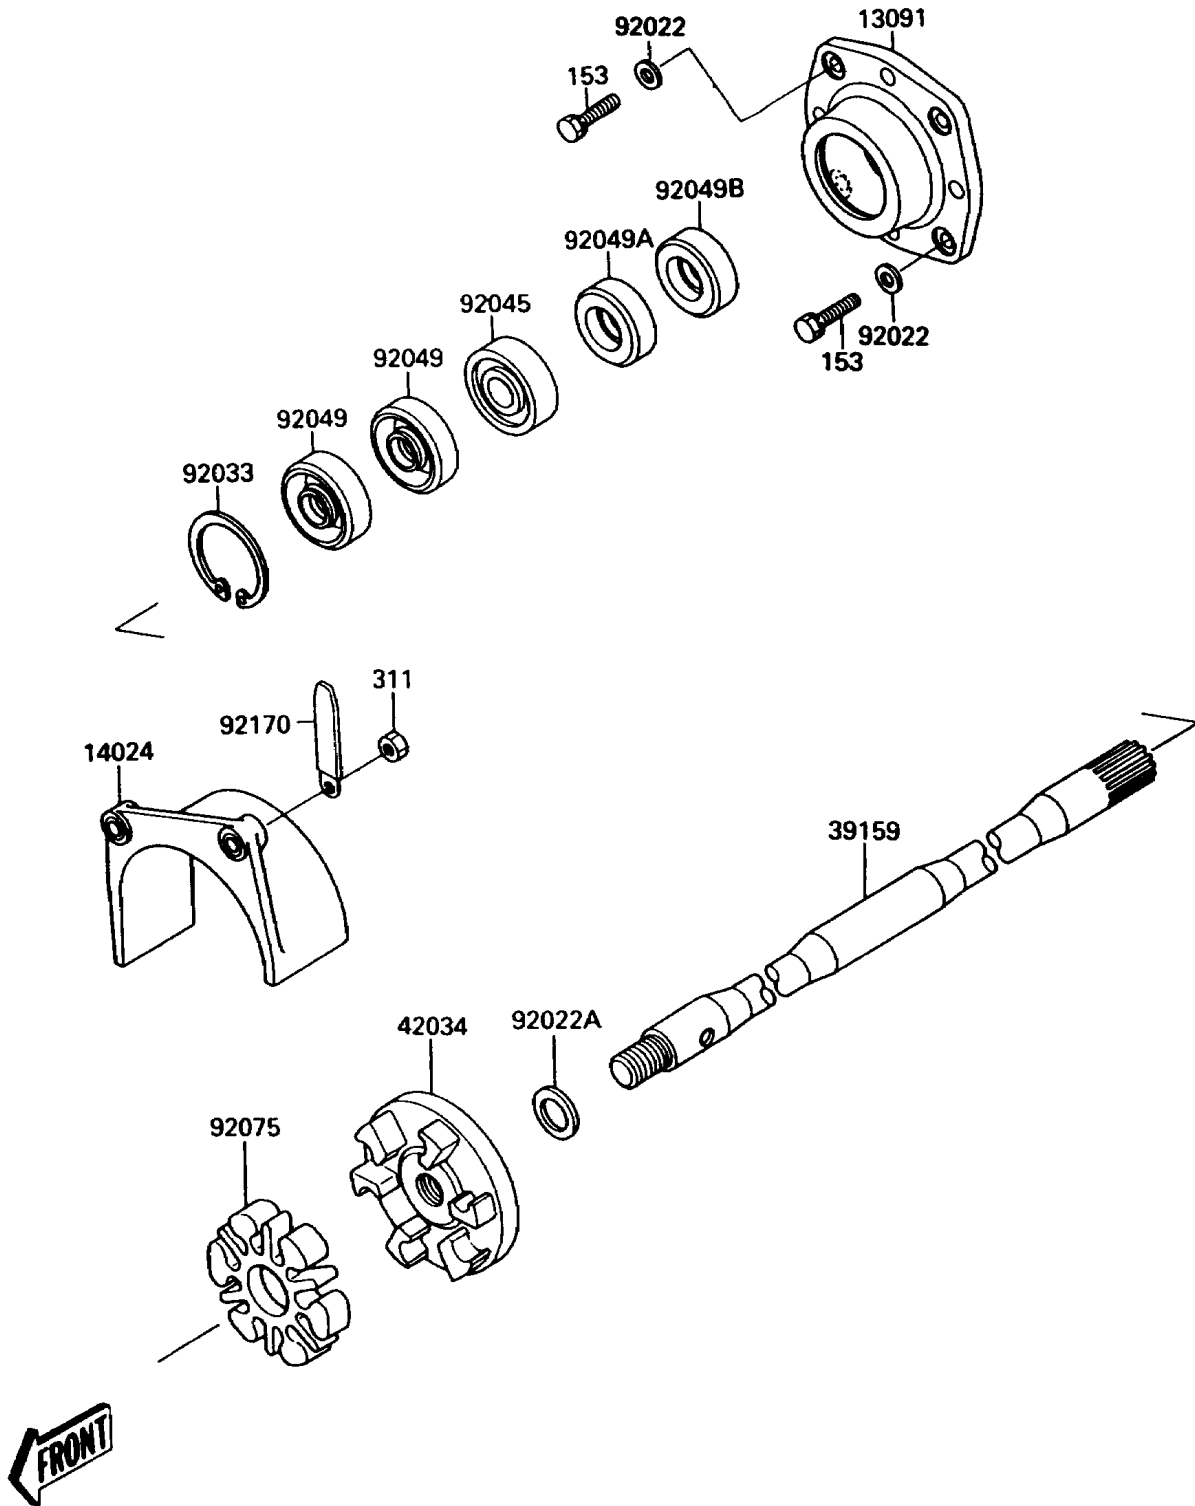

1991 Jet Mate

PARTS DIAGRAM

Drive Shaft

(E3134)

1991 Jet Mate

PARTS LIST

Drive Shaft

ITEM NAME

PART NUMBER

QUANTITY
