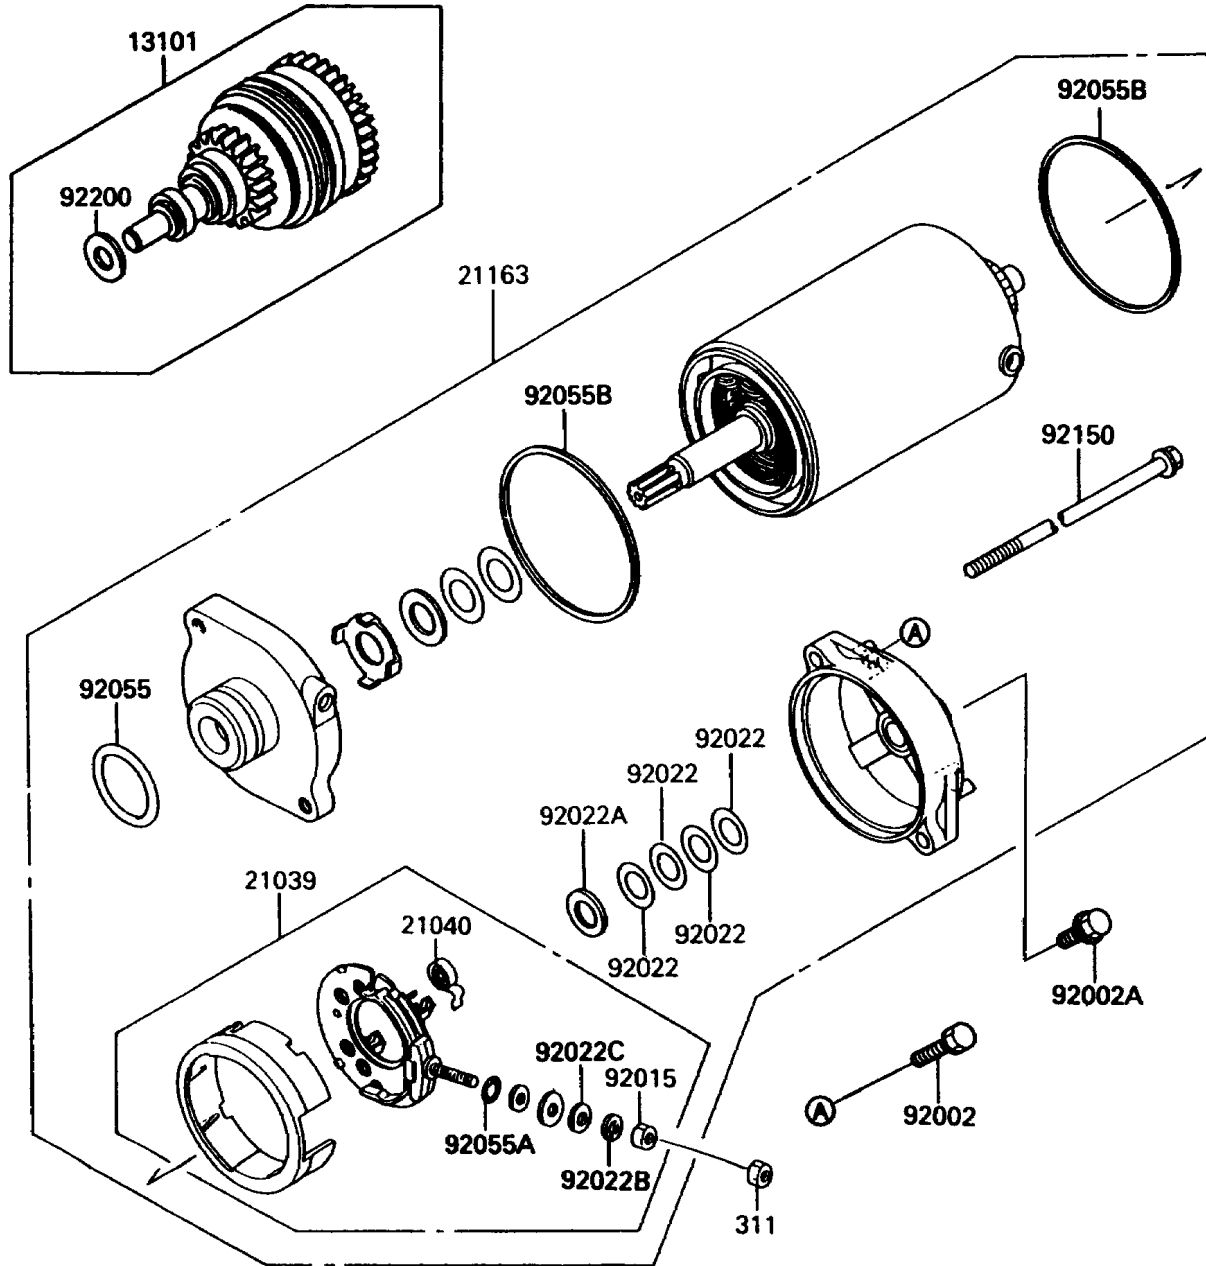

1992 Jet Mate

PARTS DIAGRAM

Starter Motor

(E1840)

1992 Jet Mate

PARTS LIST

Starter Motor

Kawasaki

Let the Good Times Roll®

ITEM NAME

PART NUMBER

QUANTITY
