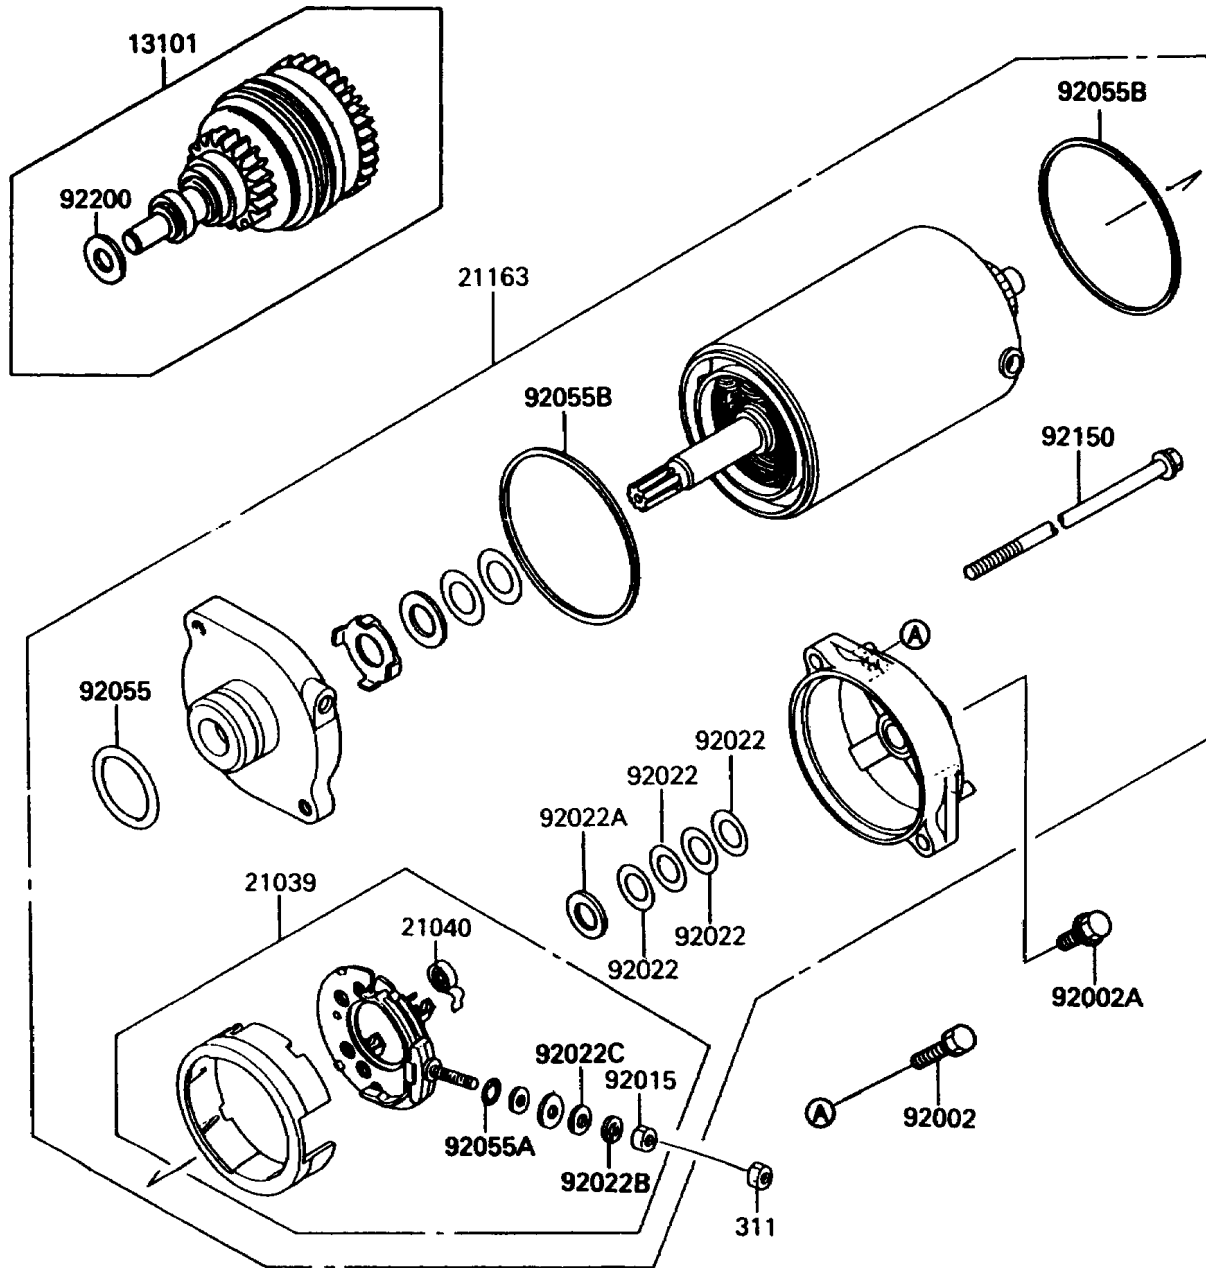

1991 Jet Mate

PARTS DIAGRAM

Starter Motor

(E1840)

1991 Jet Mate

PARTS LIST

Starter Motor

Kawasaki

Let the Good Times Roll®

ITEM NAME

PART NUMBER

QUANTITY
