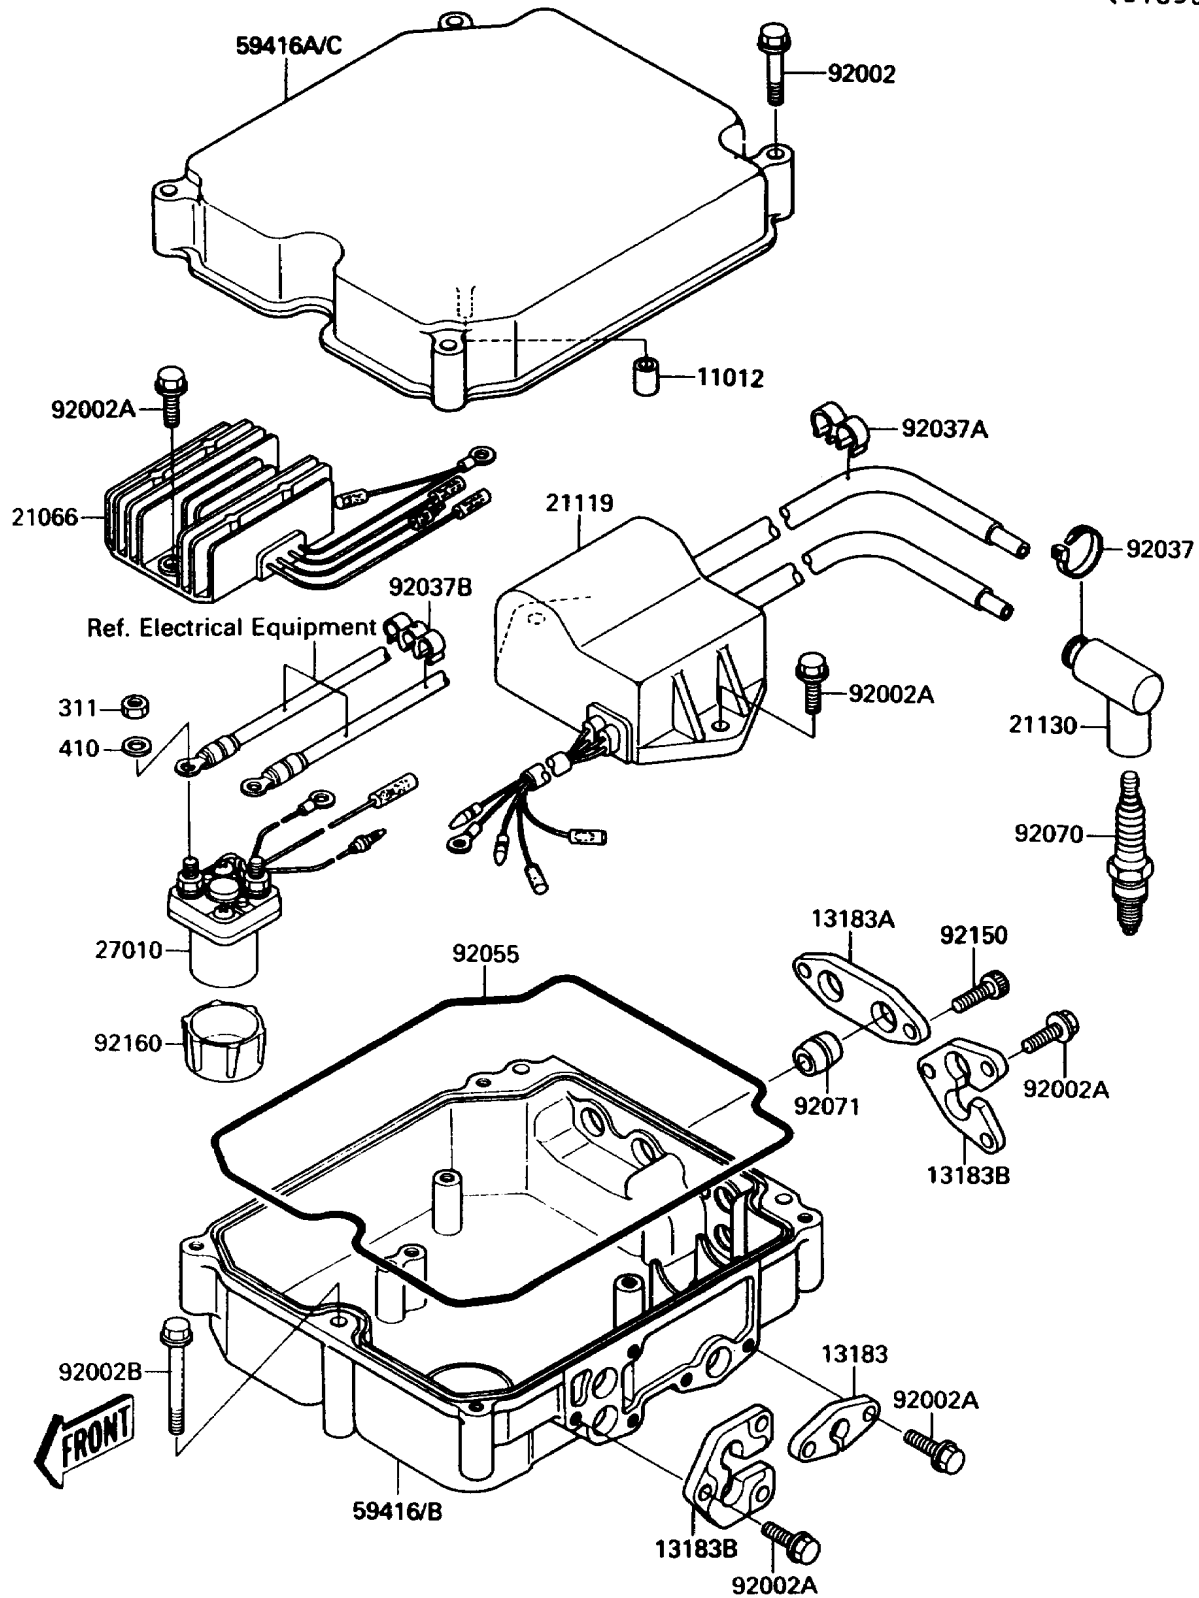

1991 Jet Mate

PARTS DIAGRAM

Ignition Coil

(E1830)

1991 Jet Mate

PARTS LIST

Ignition Coil

Kawasaki

Let the Good Times Roll®

ITEM NAME

PART NUMBER

QUANTITY
