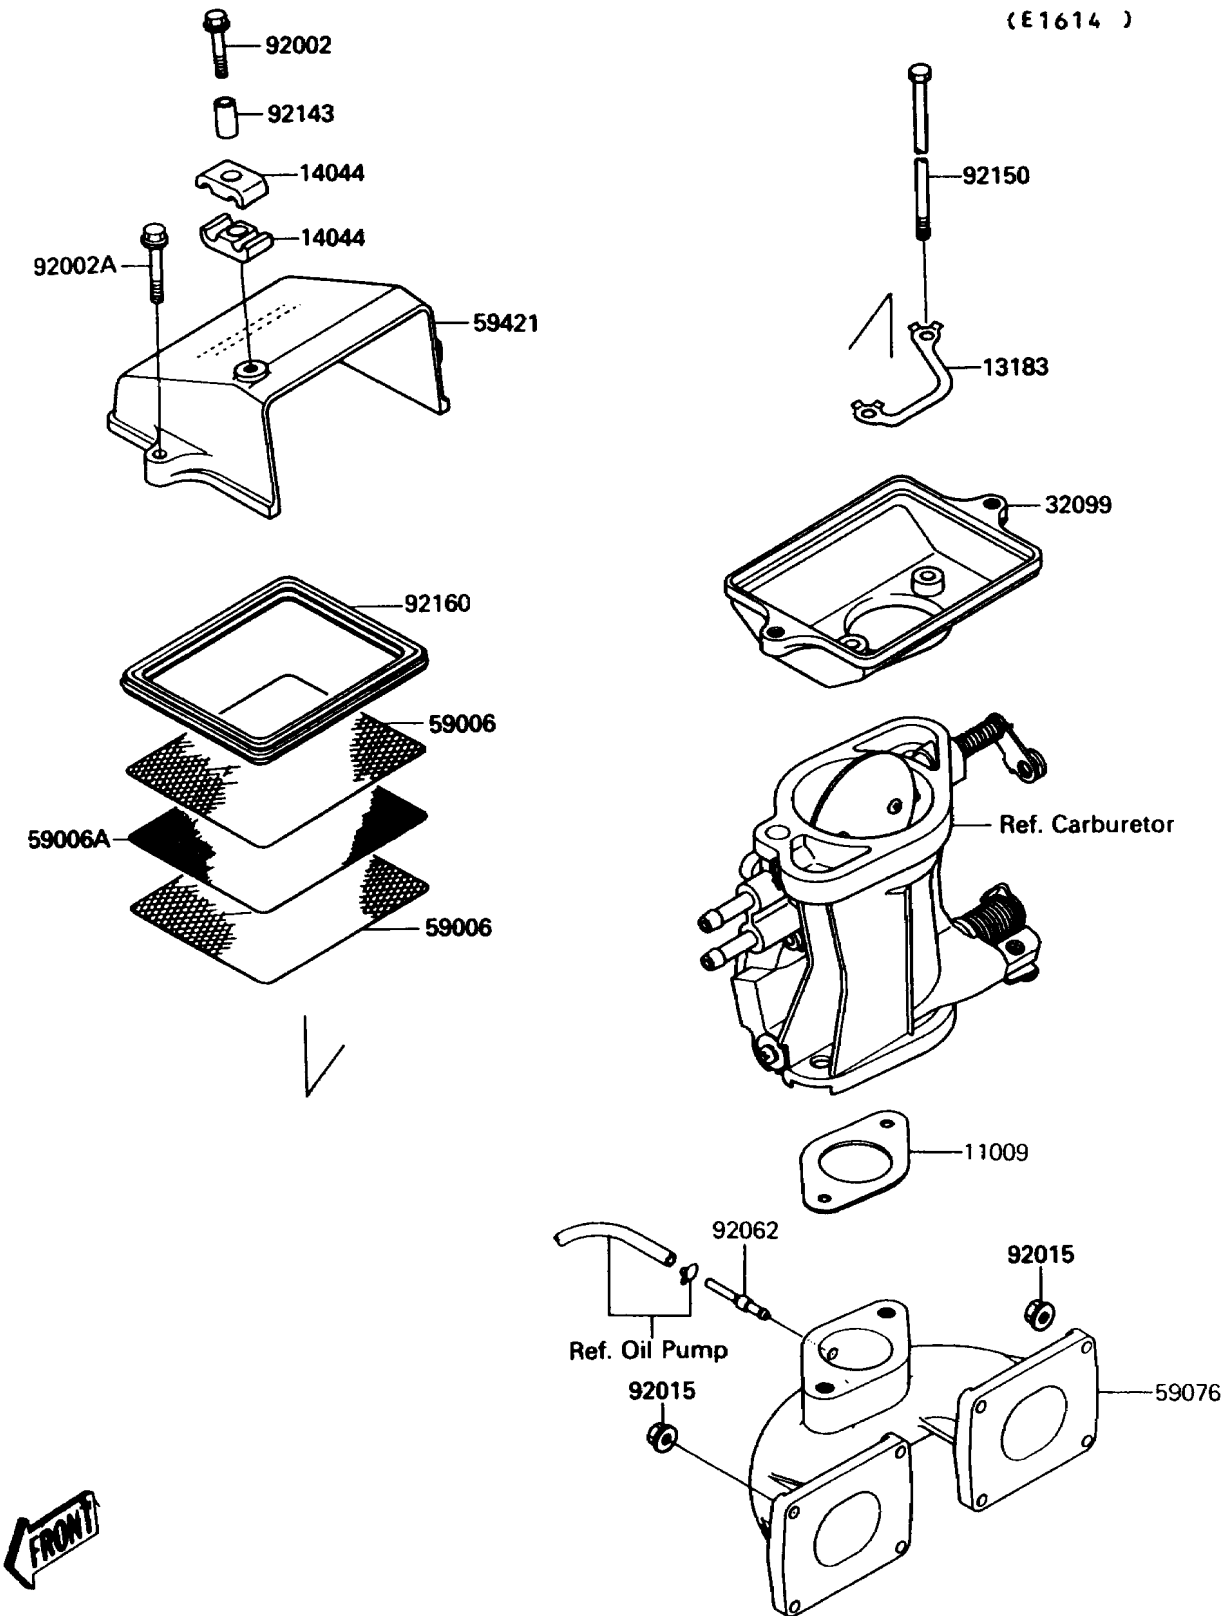

1992 Jet Mate

PARTS DIAGRAM

Flame Arrester

1992 Jet Mate

PARTS LIST

Flame Arrester

Kawasaki

Let the Good Times Roll®

ITEM NAME

PART NUMBER

QUANTITY
