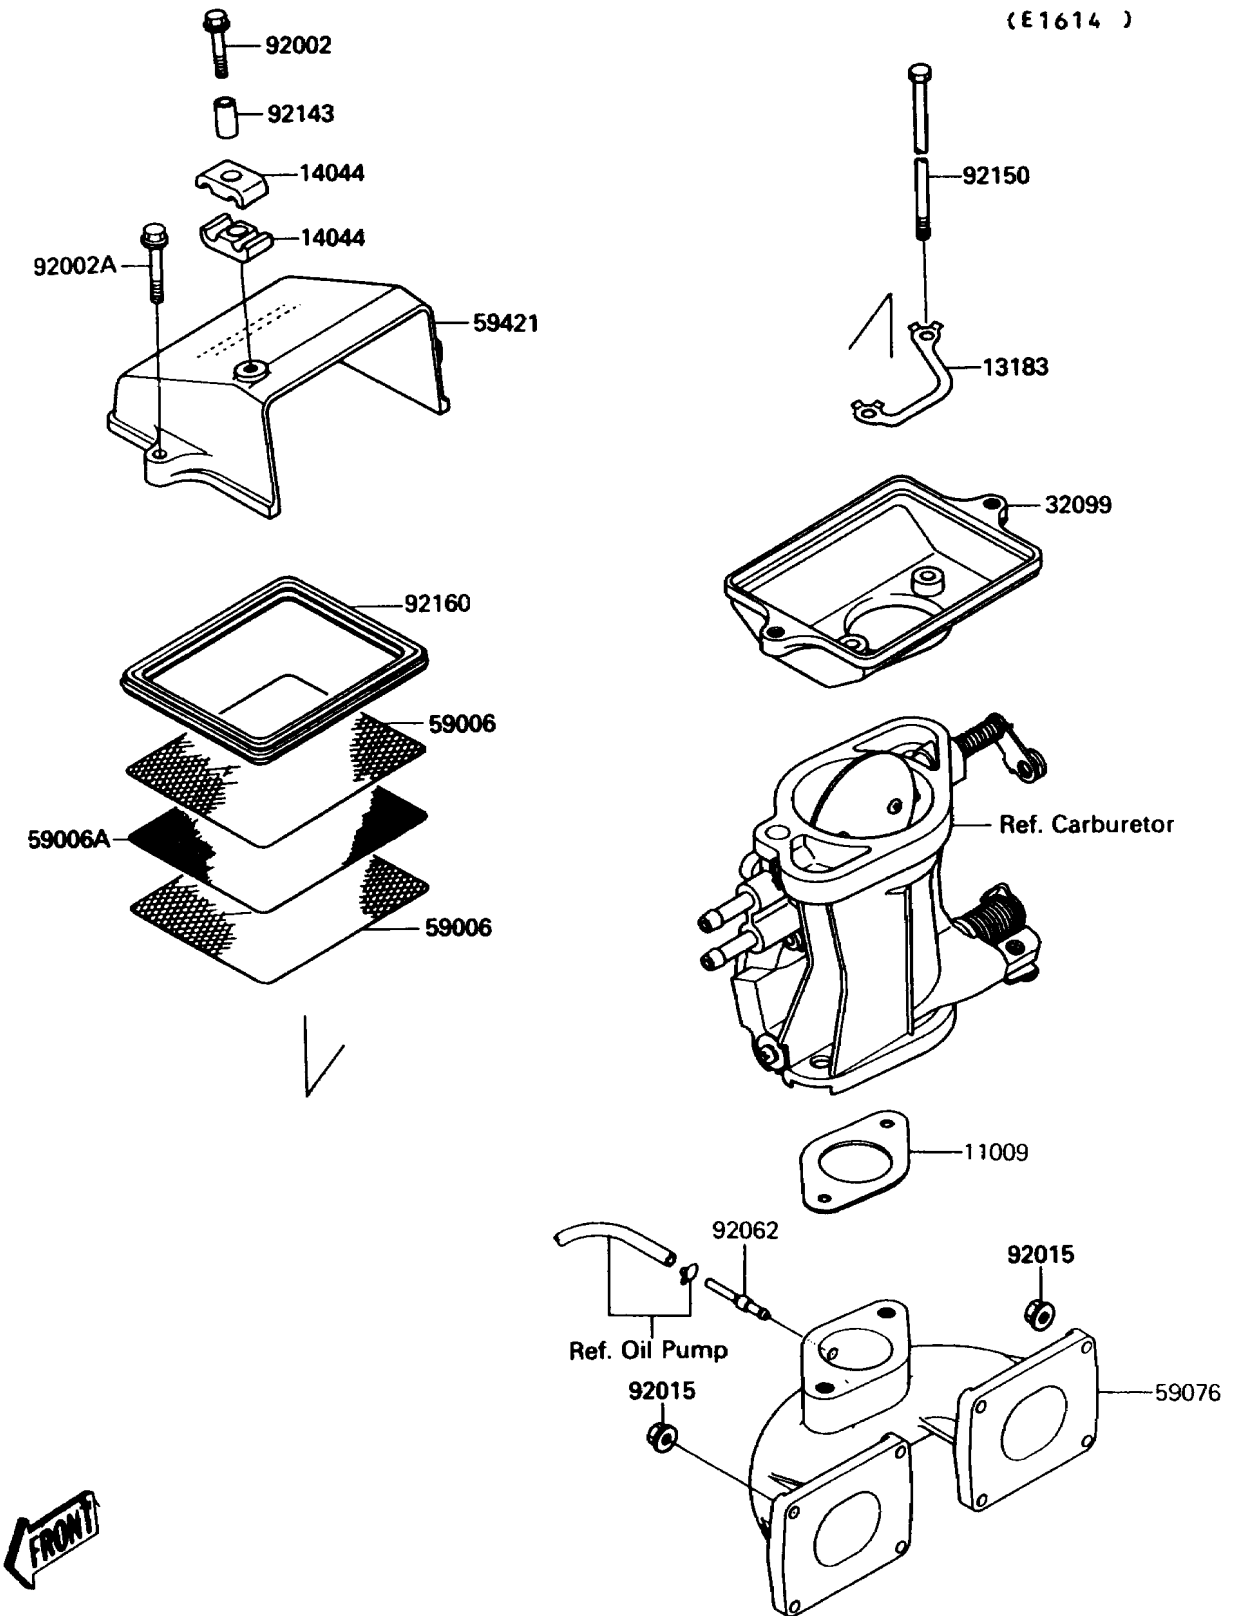

1991 Jet Mate

PARTS DIAGRAM

Flame Arrester

1991 Jet Mate

PARTS LIST

Flame Arrester

ITEM NAME

PART NUMBER

QUANTITY
