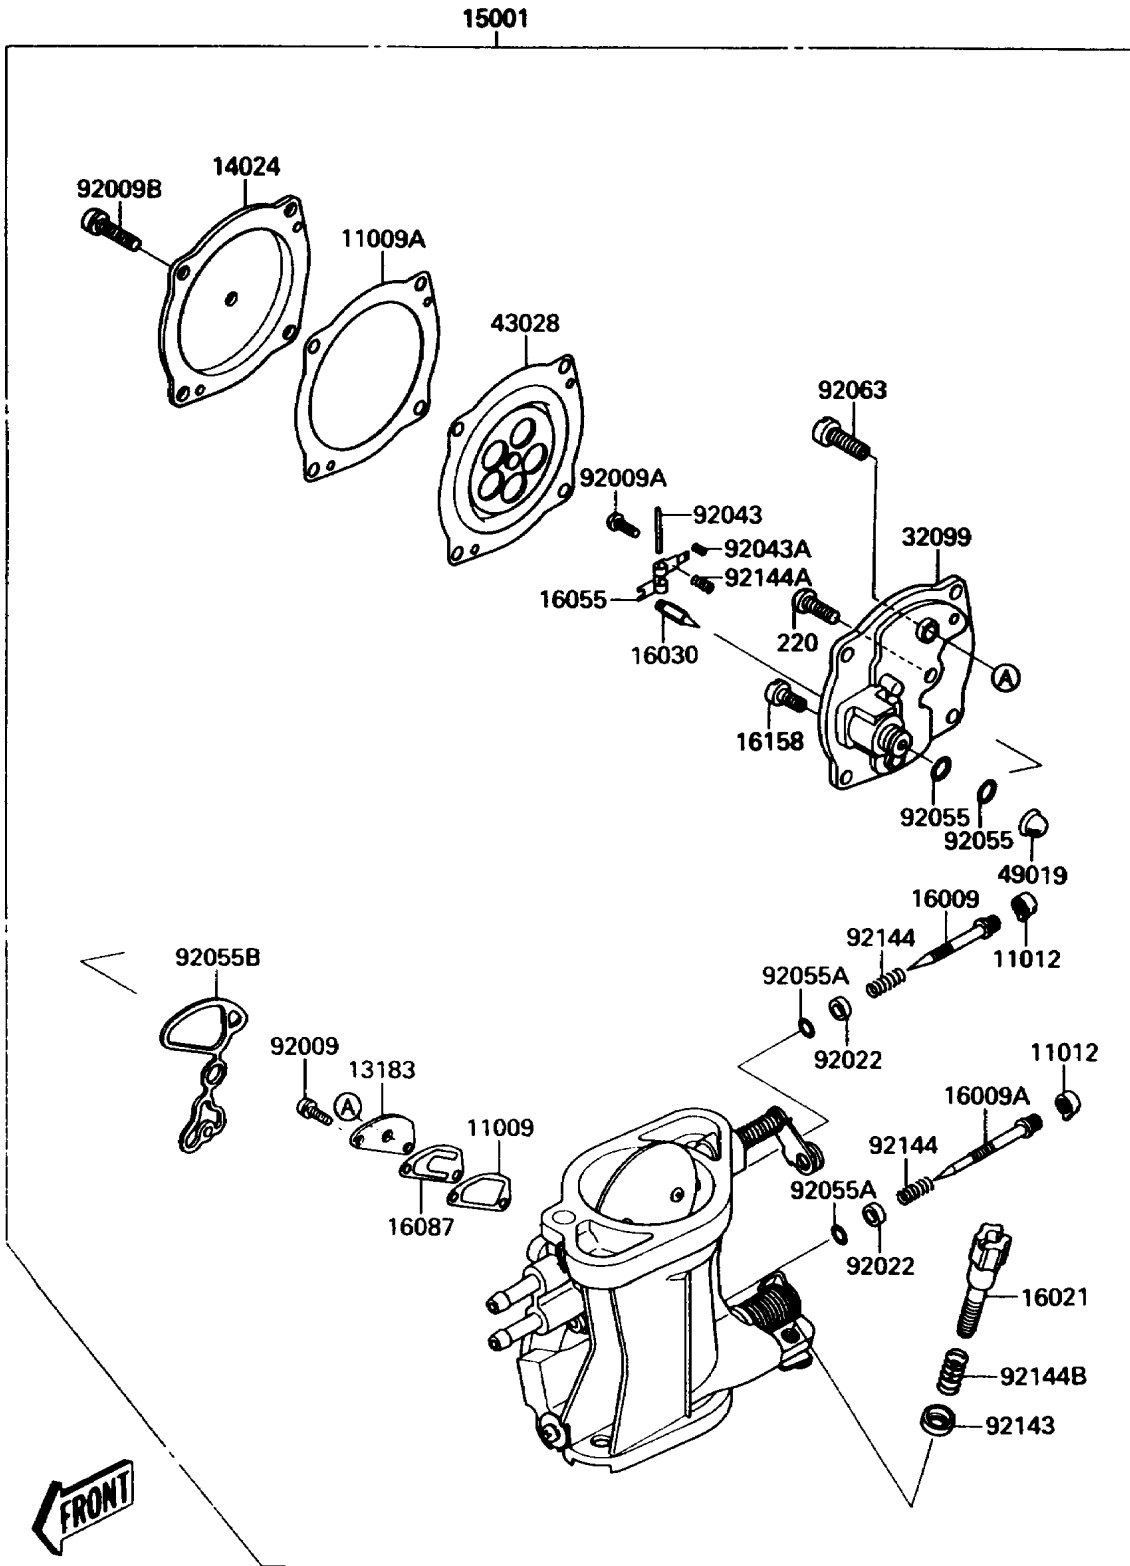

1992 Jet Mate

PARTS DIAGRAM

Carburetor

(E1611)

1992 Jet Mate

PARTS LIST

Carburetor

Kawasaki

Let the Good Times Roll®

ITEM NAME

PART NUMBER

QUANTITY
