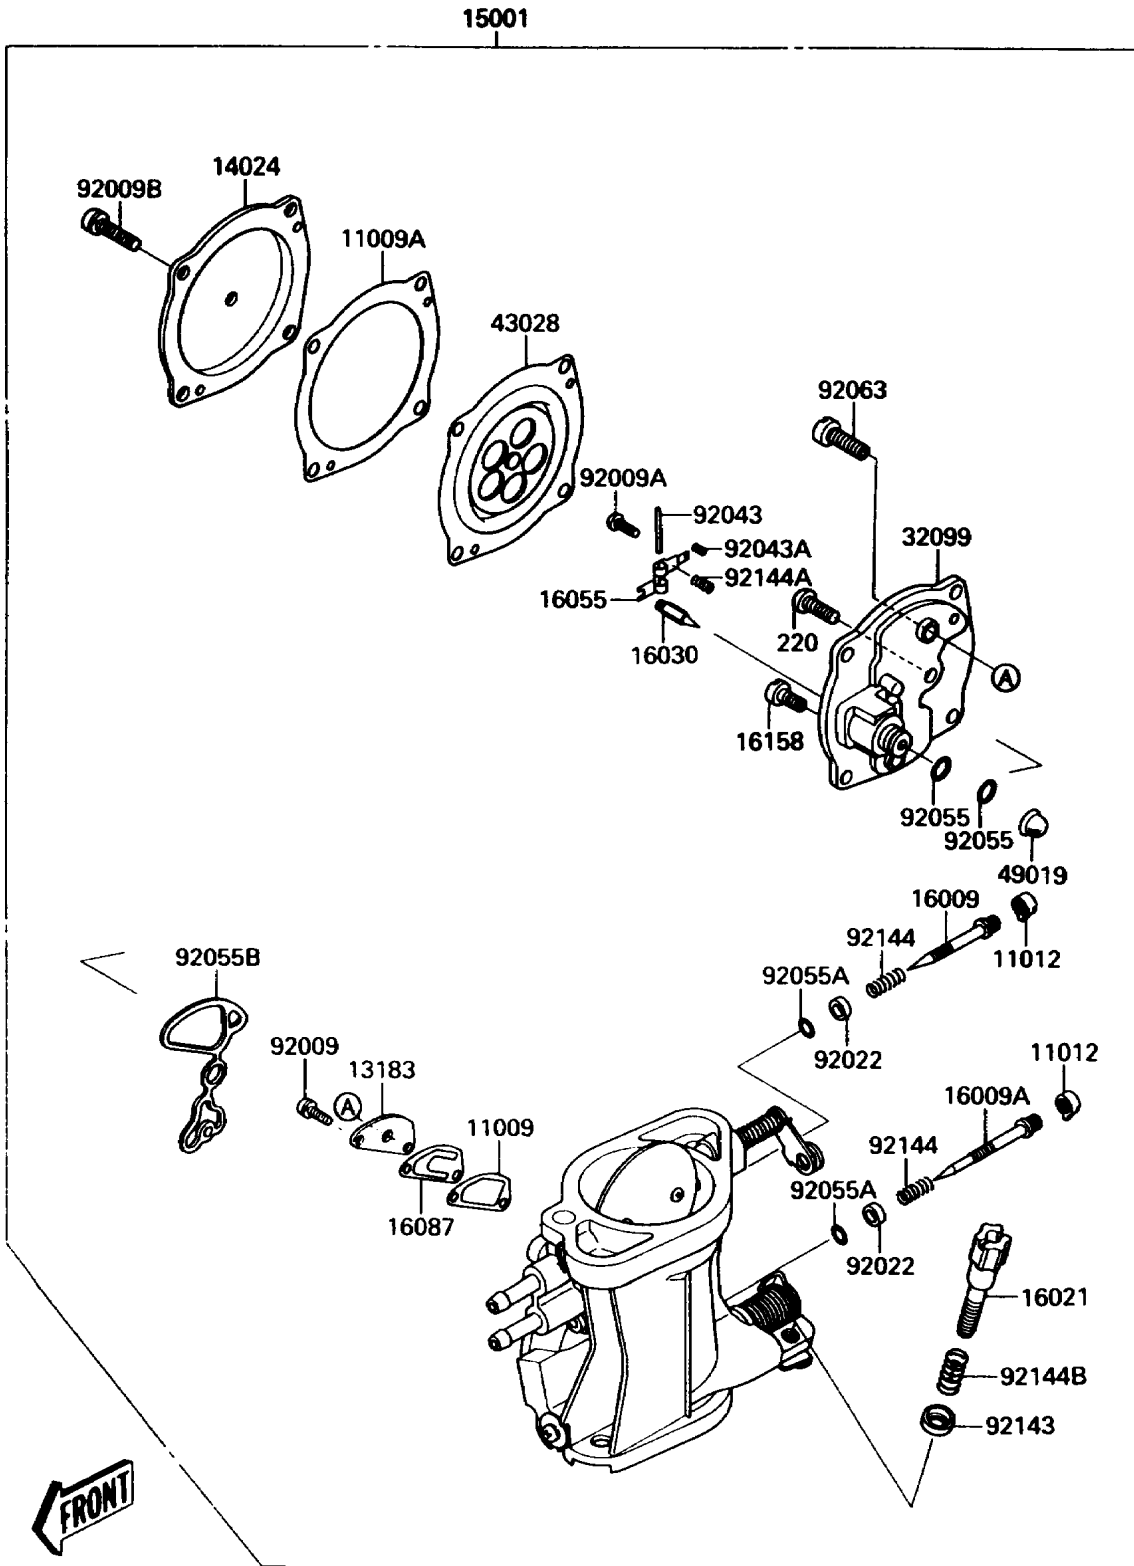

1991 Jet Mate

PARTS DIAGRAM

Carburetor

(E1611)

1991 Jet Mate

PARTS LIST

Carburetor

ITEM NAME

PART NUMBER

QUANTITY
