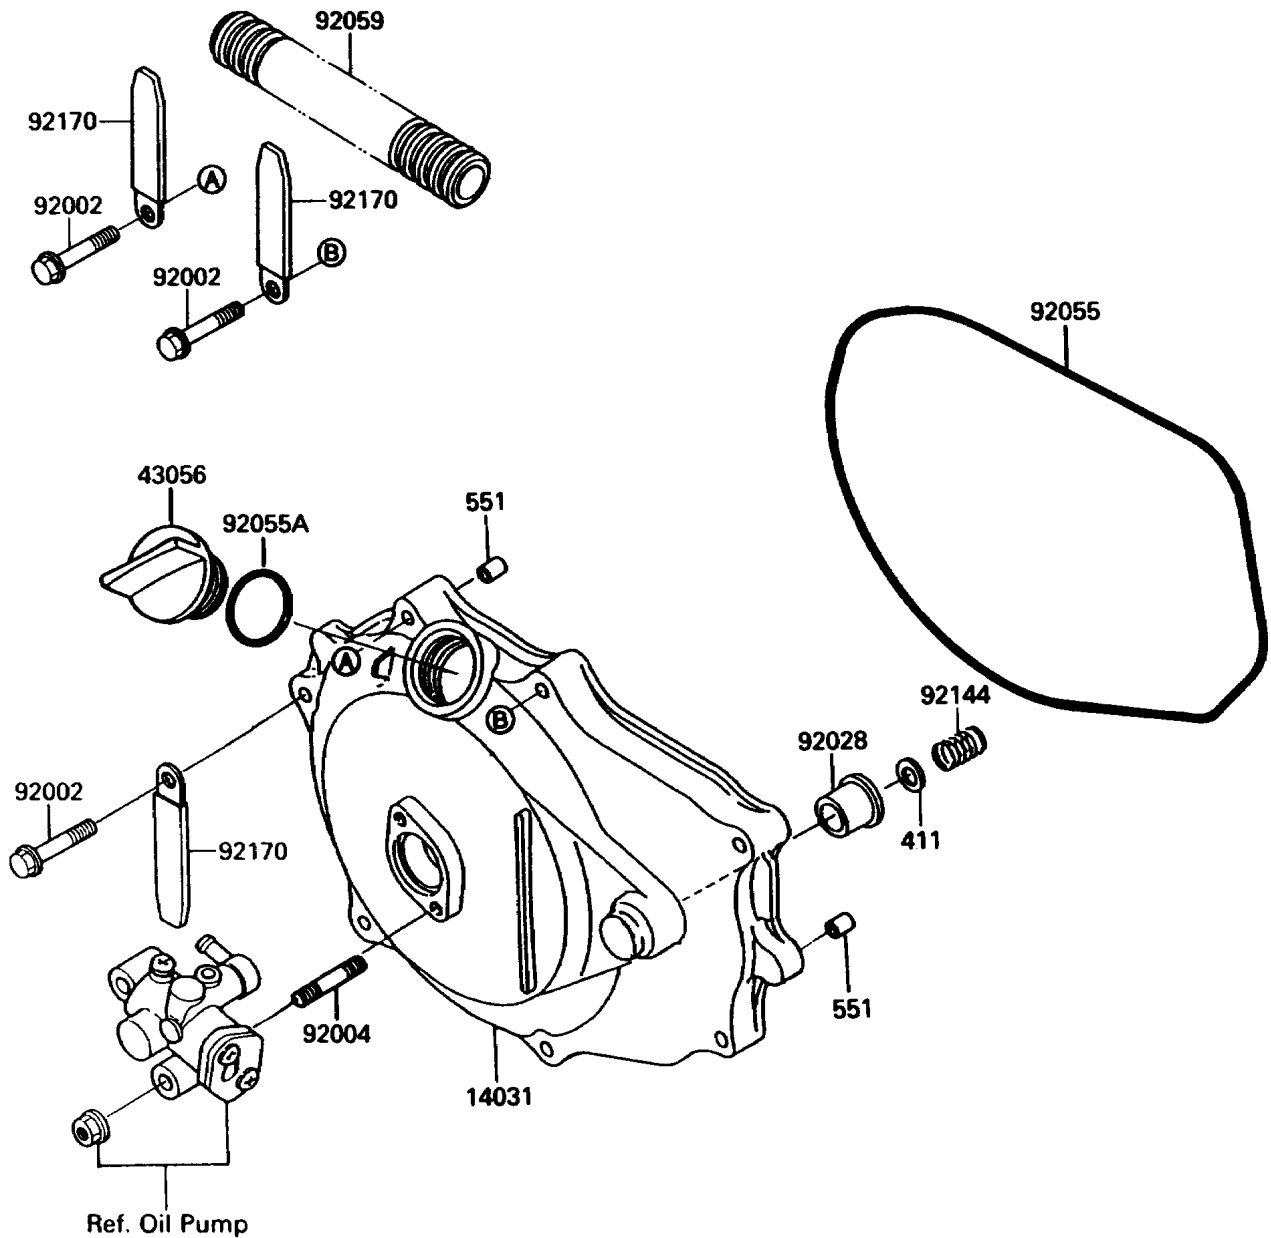

1992 Jet Mate

PARTS DIAGRAM

Engine Cover

(E1431)

1992 Jet Mate

PARTS LIST

Engine Cover

Kawasaki

Let the Good Times Roll®

ITEM NAME

PART NUMBER

QUANTITY
