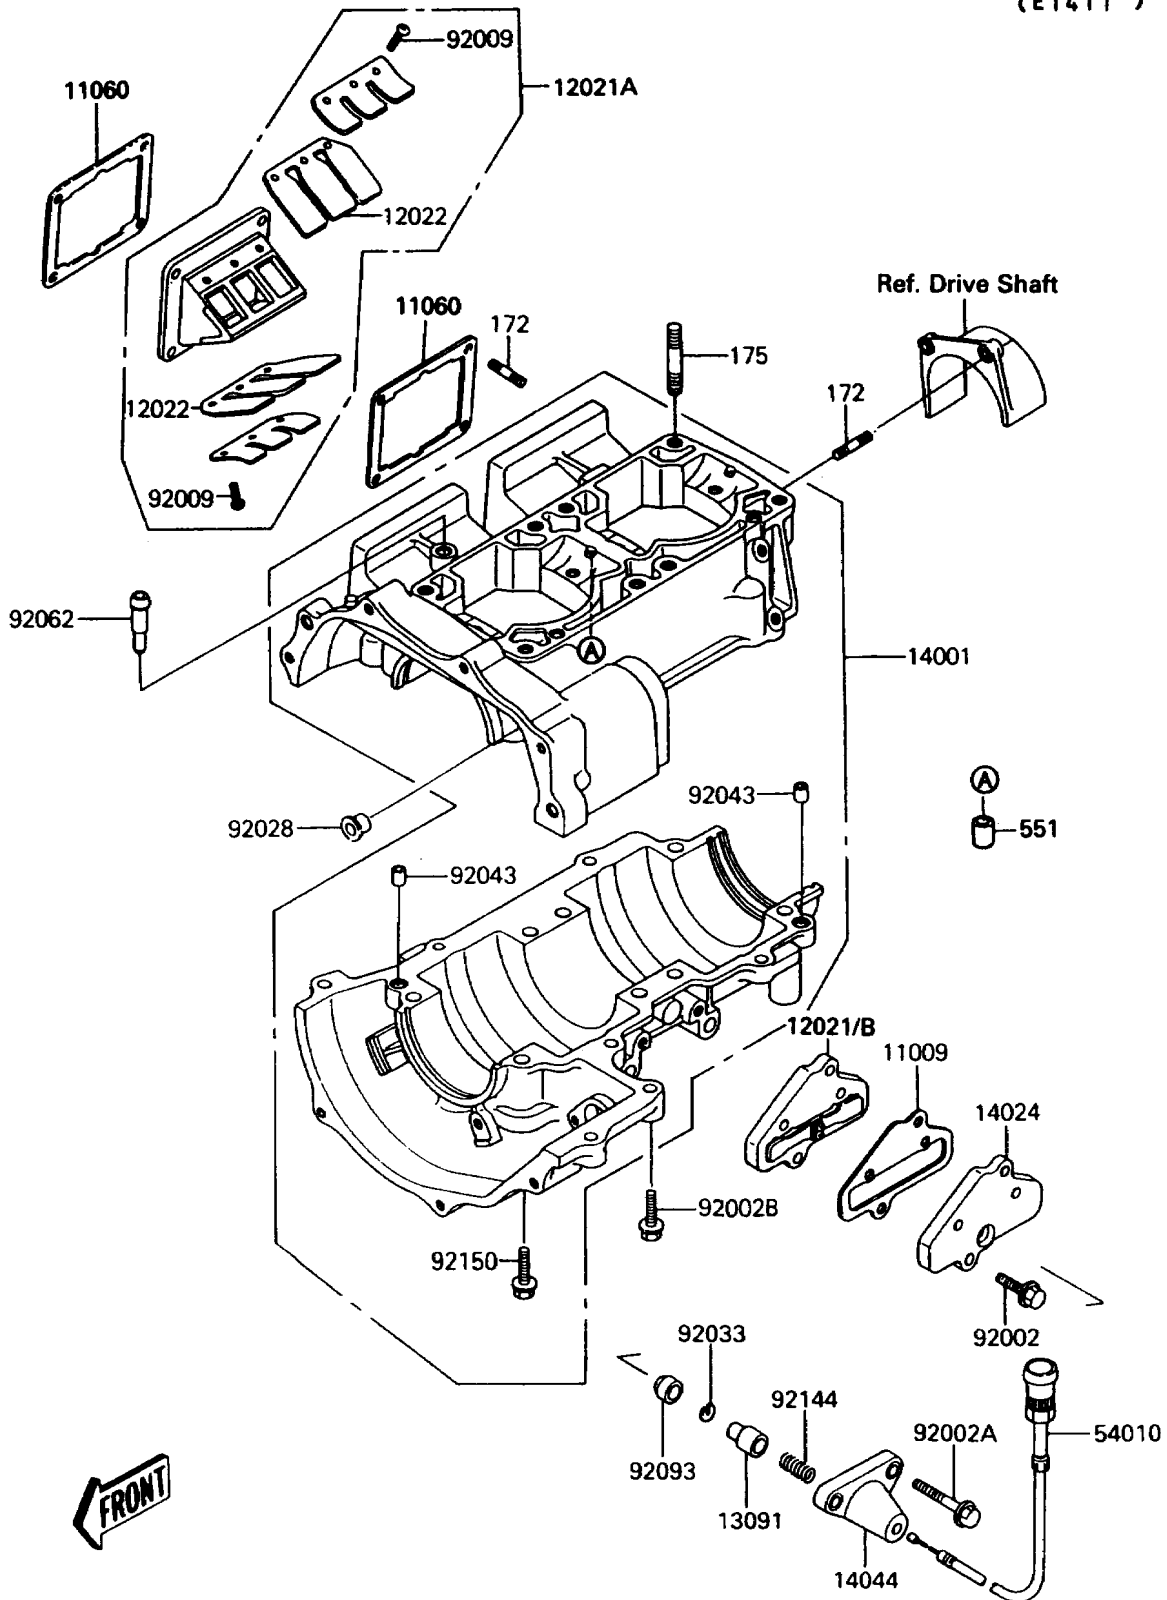

1991 Jet Mate

PARTS DIAGRAM

Crankcase

(E1411)

1991 Jet Mate

PARTS LIST

Crankcase

ITEM NAME

PART NUMBER

QUANTITY
